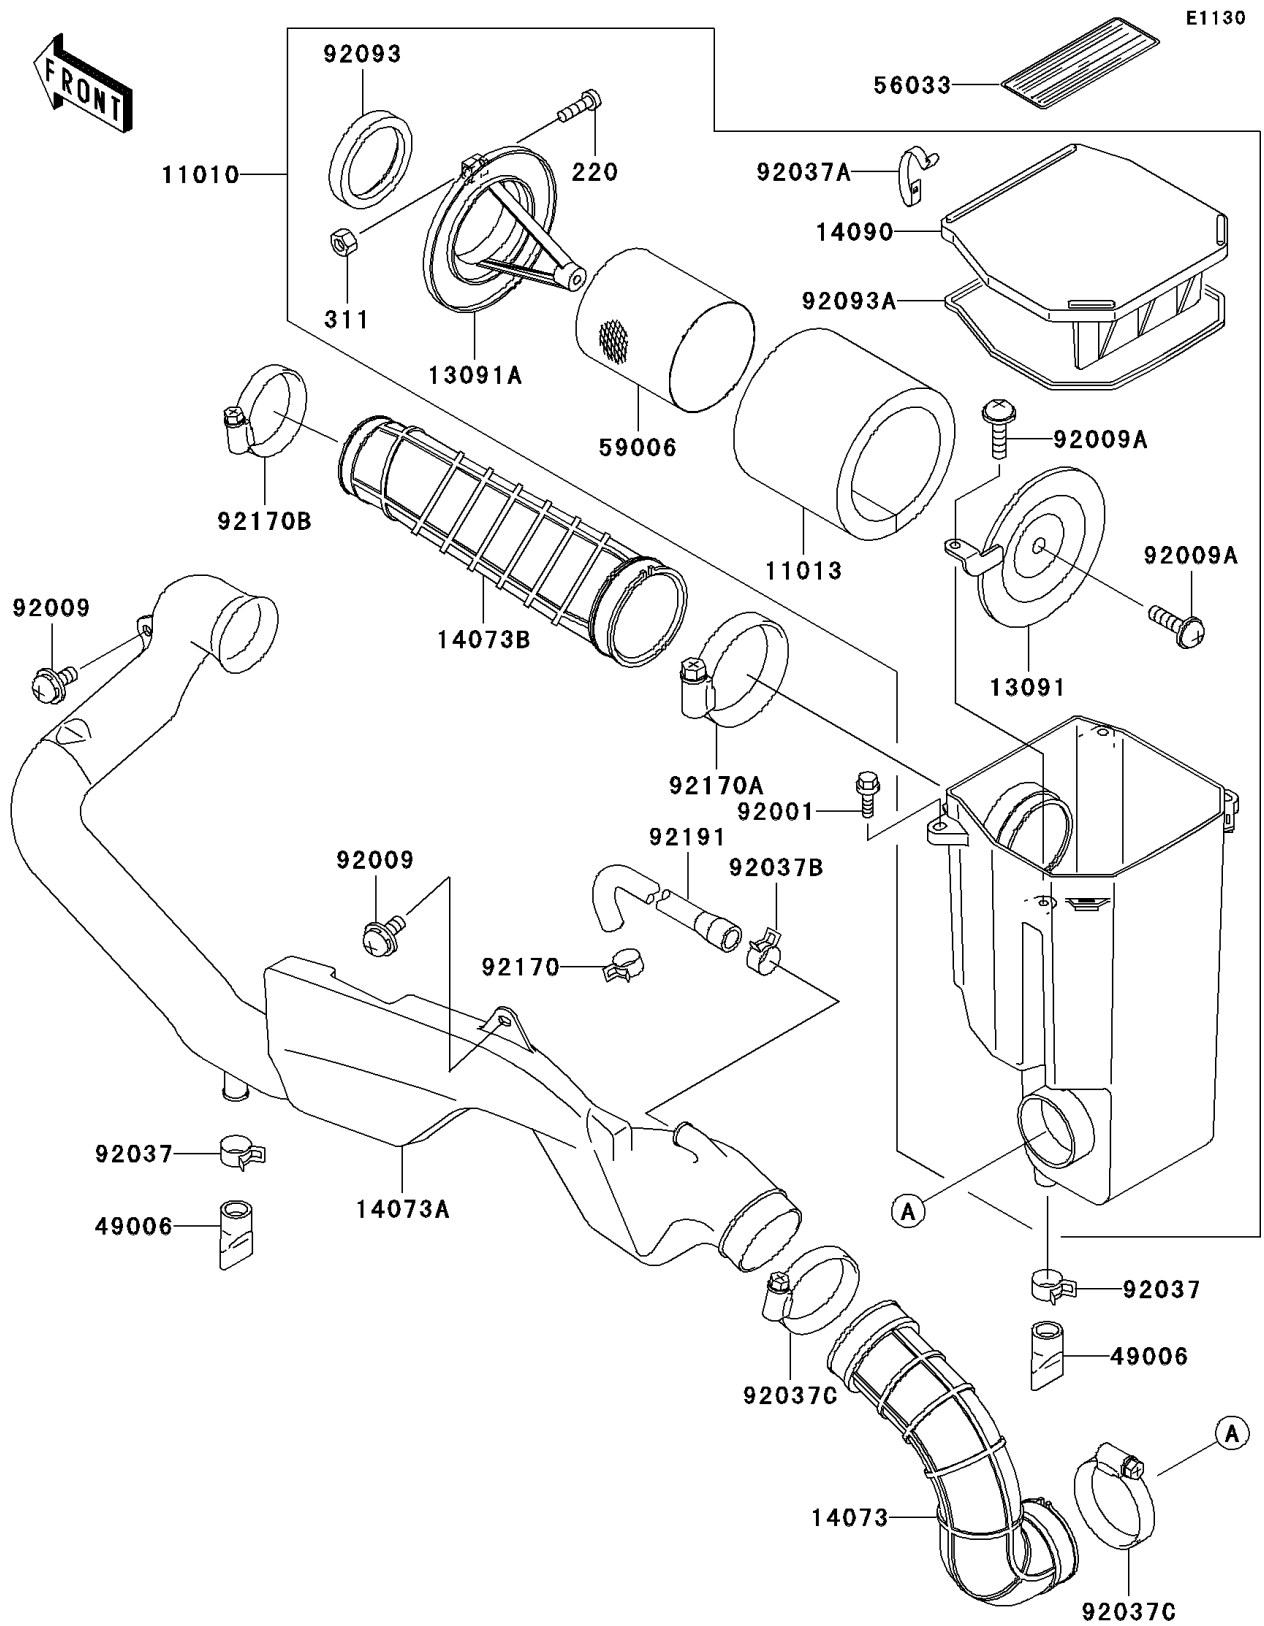

# 2001 Prairie 300 4X4 PARTS DIAGRAM

Air Cleaner

## 2001 Prairie 300 4X4 PARTS LIST

### Air Cleaner

ITEM NAME	PART NUMBER	QUANTITY
SCREW-PAN-CROS,5X16 (Ref # 220)	220B0516	1
NUT-HEX (Ref # 311)	311B0500	1
FILTER-ASSY-AIR (Ref # 11010)	11010-1681	1
ELEMENT-AIR FILTER (Ref # 11013)	11013-1255	1
HOLDER,ELEMENT (Ref # 13091)	13091-1488	1
HOLDER,AIR FILTER ELEMENT (Ref # 13091A)	13091-1565	1
DUCT (Ref # 14073)	14073-1654	1
DUCT (Ref # 14073A)	14073-1682	1
DUCT (Ref # 14073B)	14073-1735	1
COVER,AIR FILTER (Ref # 14090)	14090-1663	1
BOOT (Ref # 49006)	49006-1292	2
LABEL-MANUAL,MAINTENANCE (Ref # 56033)	56033-1079	1
ARRESTER-FLAME (Ref # 59006)	59006-1052	1
BOLT,WP,6X20 (Ref # 92001)	92001-1460	3
SCREW,6X16 (Ref # 92009)	92009-1276	2
SCREW,6X16 (Ref # 92009A)	92009-1890	2
CLAMP (Ref # 92037)	92037-1460	2
CLAMP,AIR FILTER (Ref # 92037A)	92037-1783	4
CLAMP (Ref # 92037B)	92037-1860	1
CLAMP (Ref # 92037C)	92037-3738	2
SEAL,DUST (Ref # 92093)	92093-1322	1
SEAL,FILTER CASE (Ref # 92093A)	92093-1404	1
CLAMP (Ref # 92170)	92170-1491	1
CLAMP (Ref # 92170A)	92170-1679	1
CLAMP (Ref # 92170B)	92170-1764	1
TUBE (Ref # 92191)	92191-1343	1