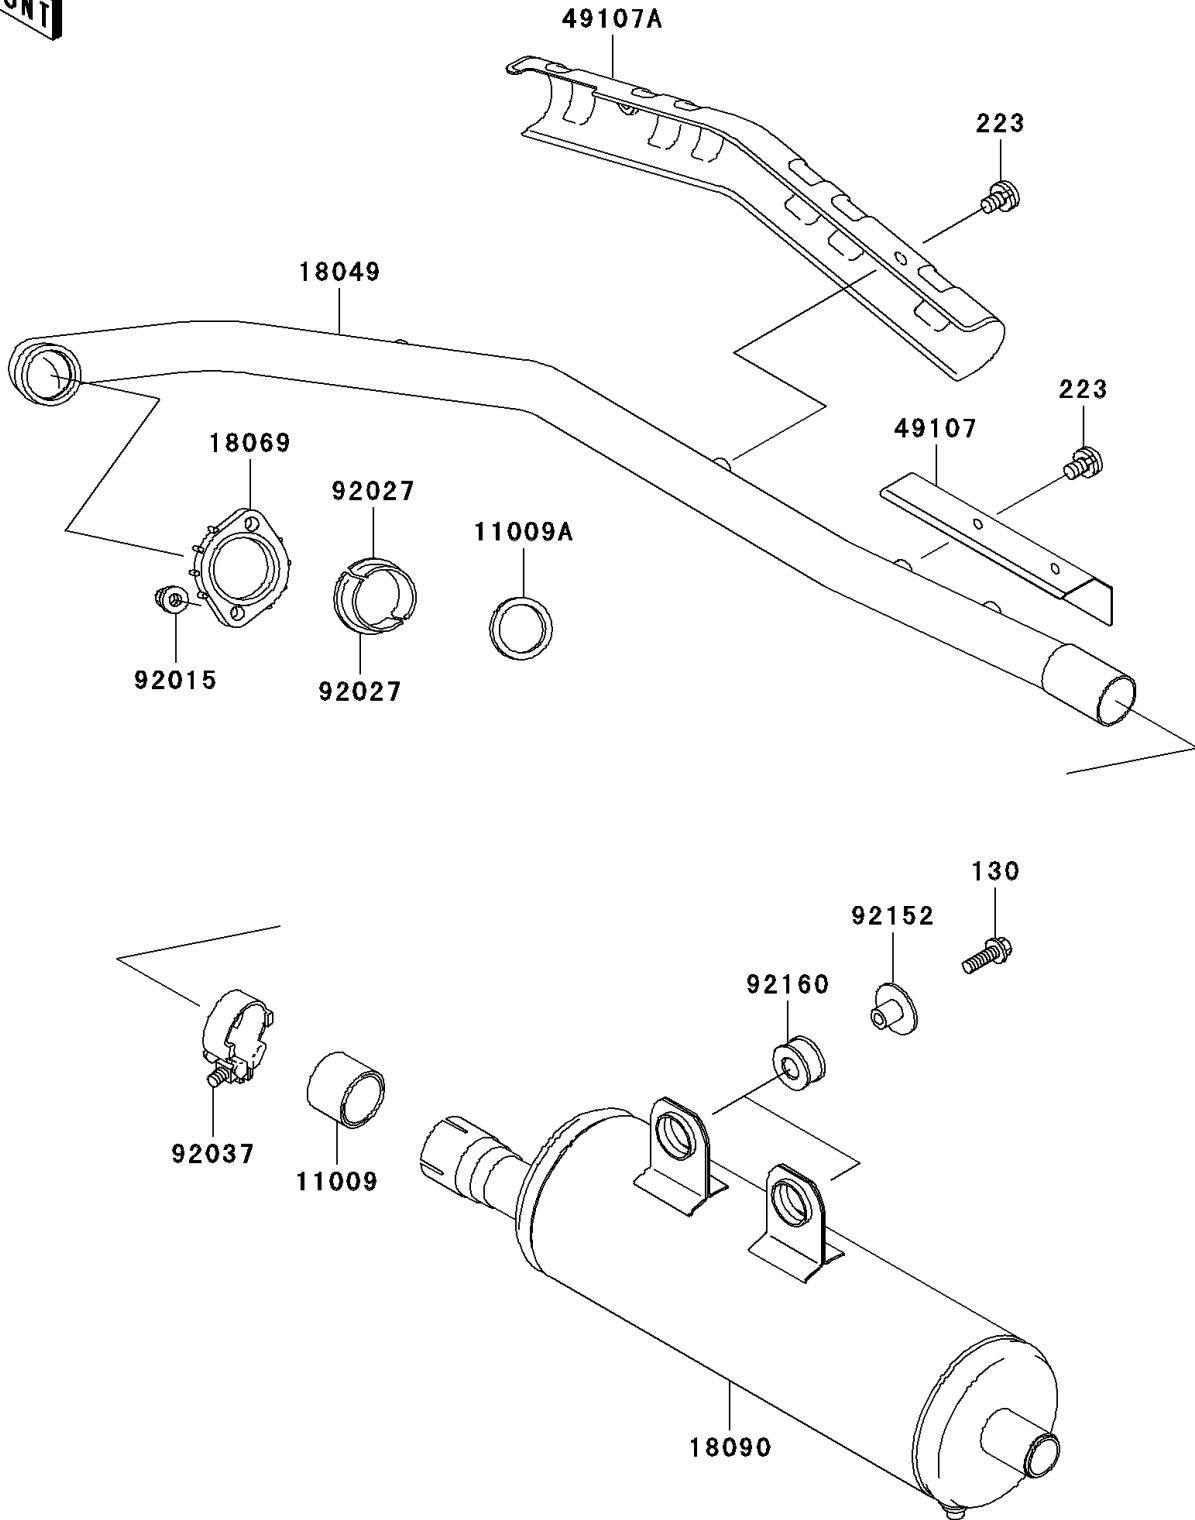

2001 Prairie 300 4X4 PARTS DIAGRAM

Muffler(s)

E1140

2001 Prairie 300 4X4 PARTS LIST

Muffler(s)

ITEM NAME	PART NUMBER	QUANTITY
BOLT-FLANGED,8X30 (Ref # 130)	130J0830	2
SCREW-PAN-WS-CROS,6X10 (Ref # 223)	223C0610	4
GASKET,EXHAUST PIPE CONNECTING (Ref # 11009)	11009-1667	1
GASKET,EXHAUST PIPE HOLDER (Ref # 11009A)	11009-1866	1
PIPE-EXHAUST (Ref # 18049)	18049-1884	1
HOLDER-EXHAUST PIPE (Ref # 18069)	18069-1014	1
BODY-COMP-MUFFLER (Ref # 18090)	18090-1675	1
COVER-EXHAUST PIPE (Ref # 49107)	49107-1130	1
COVER-EXHAUST PIPE (Ref # 49107A)	49107-1135	1
NUT,8MM (Ref # 92015)	92015-1402	2
COLLAR,EXHAUST PIPE (Ref # 92027)	92027-264	2
CLAMP,42MM (Ref # 92037)	92037-1349	1
COLLAR,MUFFLER (Ref # 92152)	92152-1152	2
DAMPER,MUFFLER (Ref # 92160)	92160-1990	2