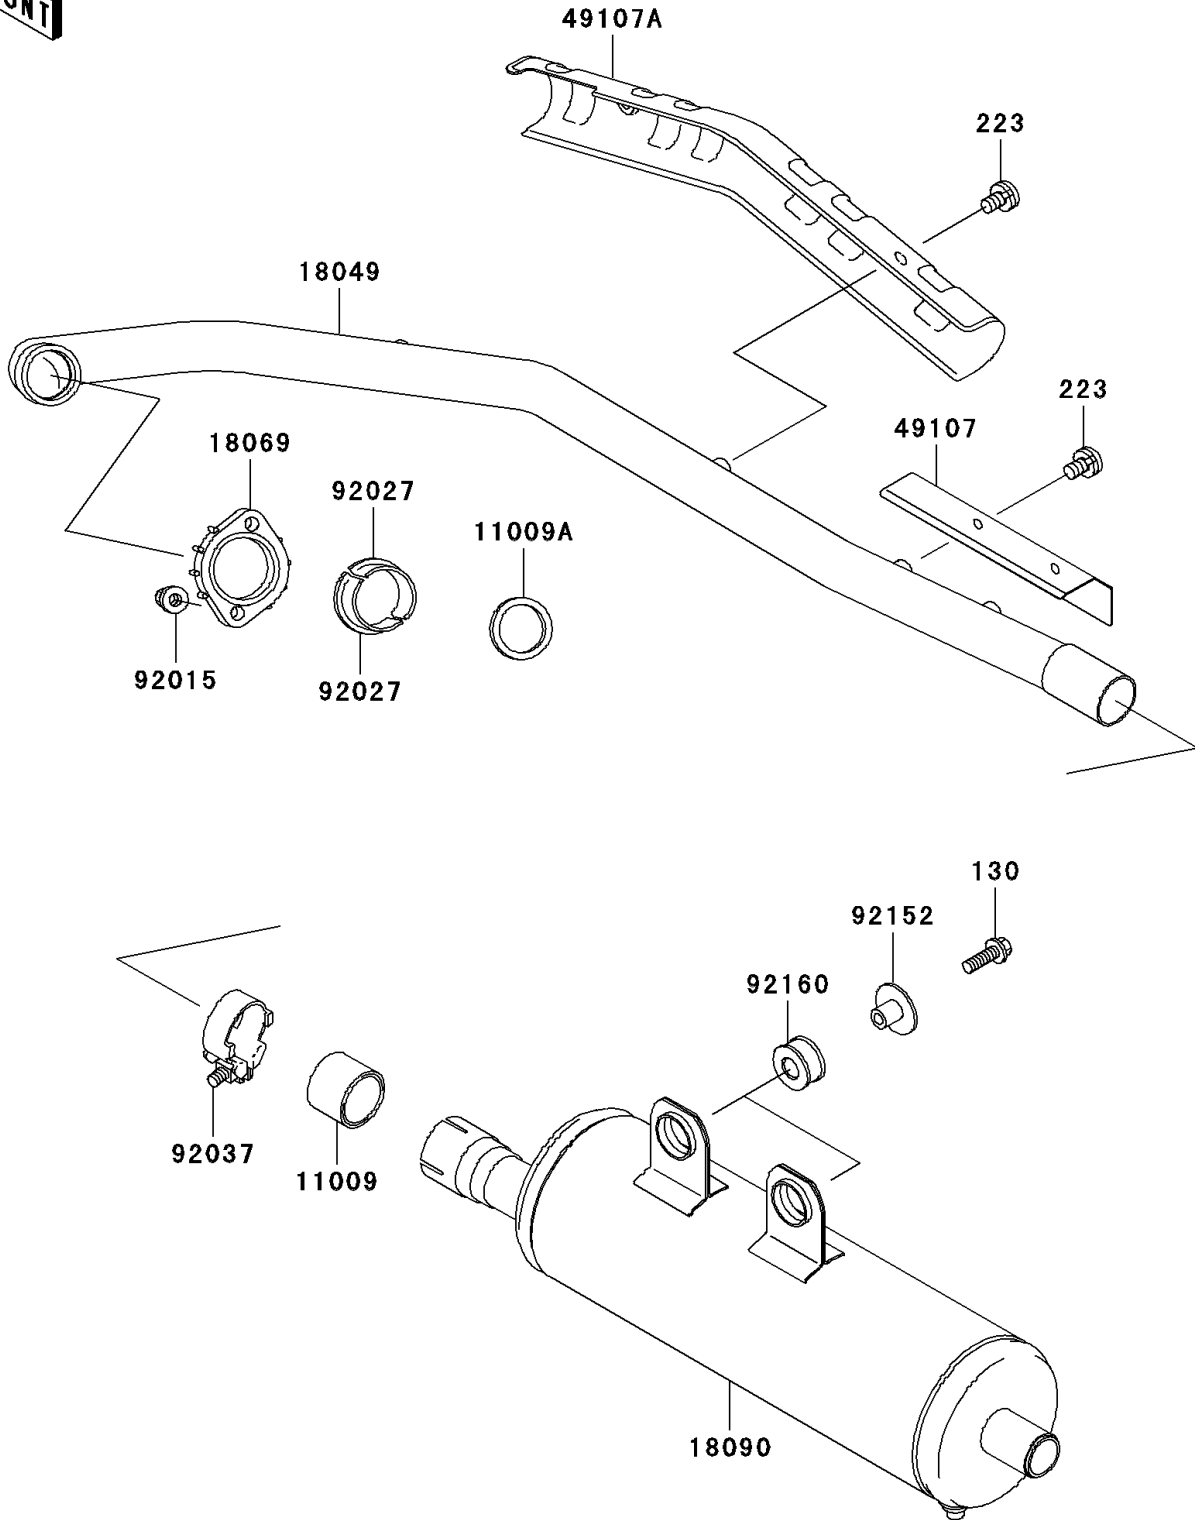

2002 Prairie 300 4X4 PARTS DIAGRAM

Muffler(s)

E1140

2002 Prairie 300 4X4 PARTS LIST

Muffler(s)

ITEM NAME	PART NUMBER	QUANTITY
BOLT-FLANGED,8X30 (Ref # 130)	130J0830	2
SCREW-PAN-WS-CROS,6X10 (Ref # 223)	223C0610	4
GASKET,EXHAUST PIPE CONNECTING (Ref # 11009)	11009-1667	1
GASKET,EXHAUST PIPE HOLDER (Ref # 11009A)	11009-1866	1
PIPE-EXHAUST (Ref # 18049)	18049-1884	1
HOLDER-EXHAUST PIPE (Ref # 18069)	18069-1014	1
BODY-COMP-MUFFLER (Ref # 18090)	18090-1675	1
COVER-EXHAUST PIPE (Ref # 49107)	49107-1130	1
COVER-EXHAUST PIPE (Ref # 49107A)	49107-1135	1
NUT,8MM (Ref # 92015)	92015-1402	2
COLLAR,EXHAUST PIPE (Ref # 92027)	92027-264	2
CLAMP,42MM (Ref # 92037)	92037-1349	1
COLLAR,MUFFLER (Ref # 92152)	92152-1152	2
DAMPER,MUFFLER (Ref # 92160)	92160-1990	2