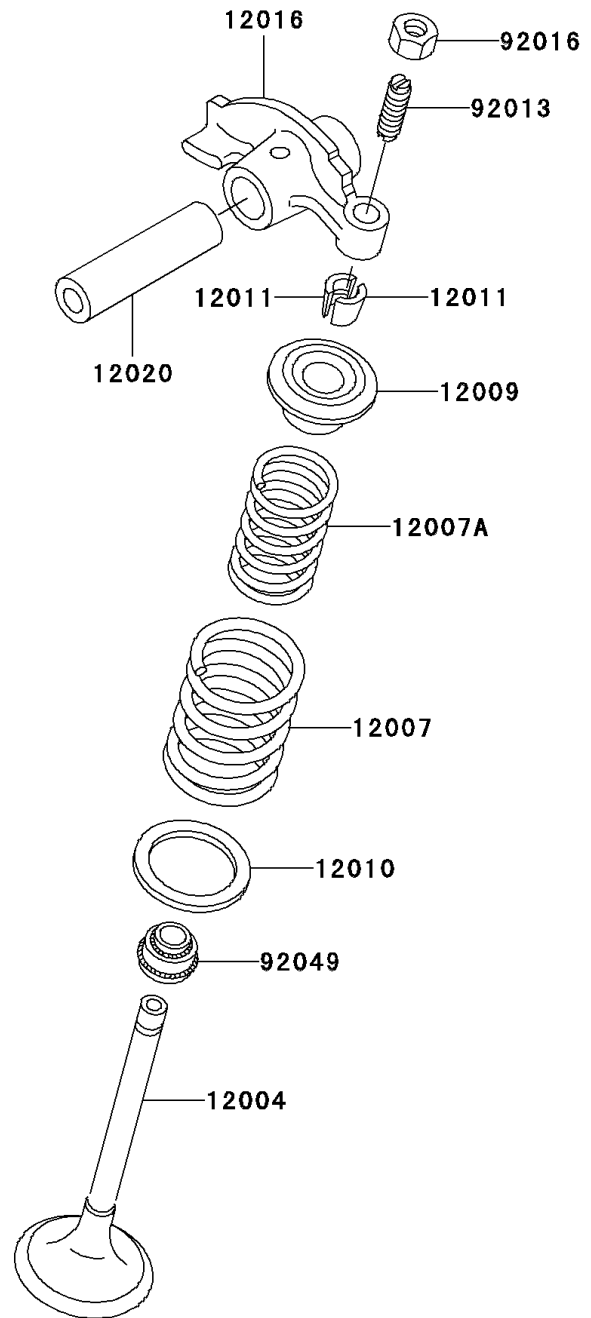

2001 Prairie 300 4X4 PARTS DIAGRAM

Valve(s)

E1210

2001 Prairie 300 4X4 PARTS LIST

Valve(s)

ITEM NAME	PART NUMBER	QUANTITY
SCREW-PAN-CROS,6X10 (Ref # 220)	220B0610	1
VALVE-INTAKE (Ref # 12004)	12004-1137	1
VALVE-EXHAUST (Ref # 12005)	12005-1275	1
SPRING-ENGINE VALVE,OUTER (Ref # 12007)	12007-013	2
SPRING-ENGINE VALVE,INNER (Ref # 12007A)	12007-014	2
RETAINER-VALVE SPRING (Ref # 12009)	12009-006	2
SEAT-SPRING,OUTER (Ref # 12010)	12010-005	2
COLLET,RETAINER (Ref # 12011)	12011-004	4
ARM-ROCKER (Ref # 12016)	12016-1078	2
SHAFT-ROCKER (Ref # 12020)	12020-004	2
PLATE-POSITION (Ref # 14014)	14014-034	1
SCREW,6MM (Ref # 92013)	92013-009	2
NUT,6MM (Ref # 92016)	92016-061	2
SEAL-OIL,RV37129.5 (Ref # 92049)	92049-016	2