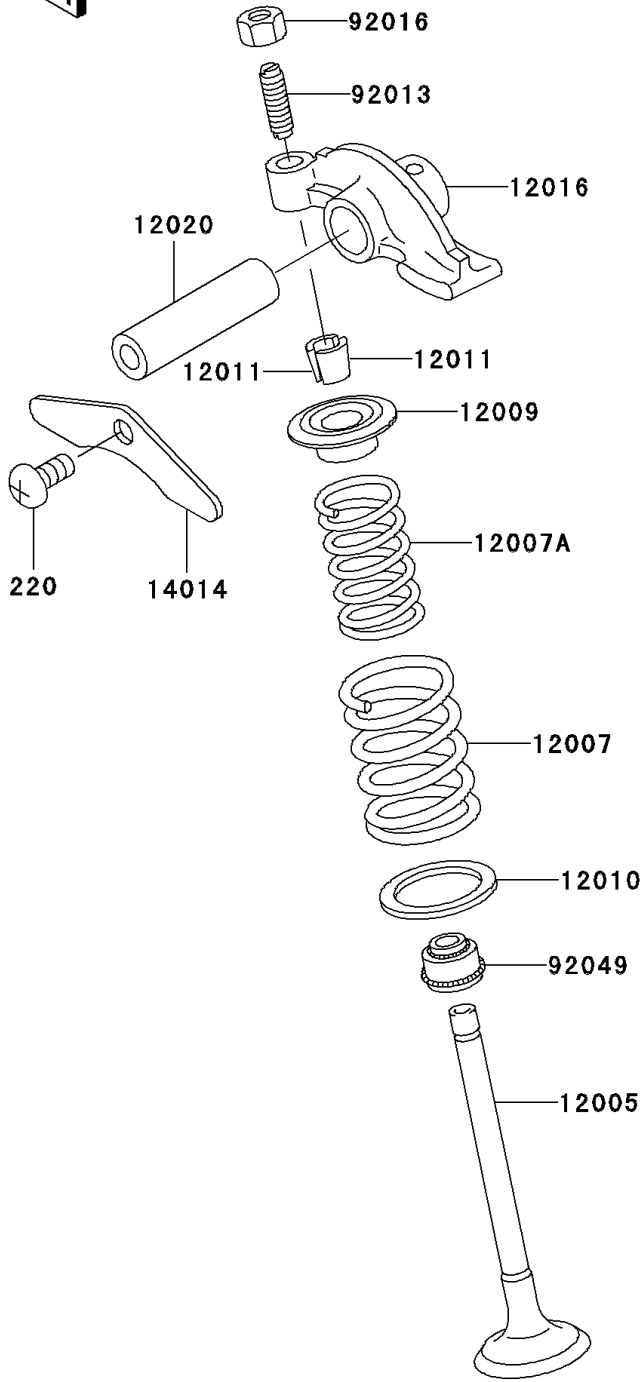

2001 Prairie 300 4X4 PARTS DIAGRAM

Valve(s)

E1210

2001 Prairie 300 4X4 PARTS LIST

Valve(s)

ITEM NAME	PART NUMBER	QUANTITY
SCREW-PAN-CROS,6X10 (Ref # 220)	220B0610	1
VALVE-INTAKE (Ref # 12004)	12004-1137	1
VALVE-EXHAUST (Ref # 12005)	12005-1275	1
SPRING-ENGINE VALVE,OUTER (Ref # 12007)	12007-013	2
SPRING-ENGINE VALVE,INNER (Ref # 12007A)	12007-014	2
RETAINER-VALVE SPRING (Ref # 12009)	12009-006	2
SEAT-SPRING,OUTER (Ref # 12010)	12010-005	2
COLLET,RETAINER (Ref # 12011)	12011-004	4
ARM-ROCKER (Ref # 12016)	12016-1078	2
SHAFT-ROCKER (Ref # 12020)	12020-004	2
PLATE-POSITION (Ref # 14014)	14014-034	1
SCREW,6MM (Ref # 92013)	92013-009	2
NUT,6MM (Ref # 92016)	92016-061	2
SEAL-OIL,RV37129.5 (Ref # 92049)	92049-016	2