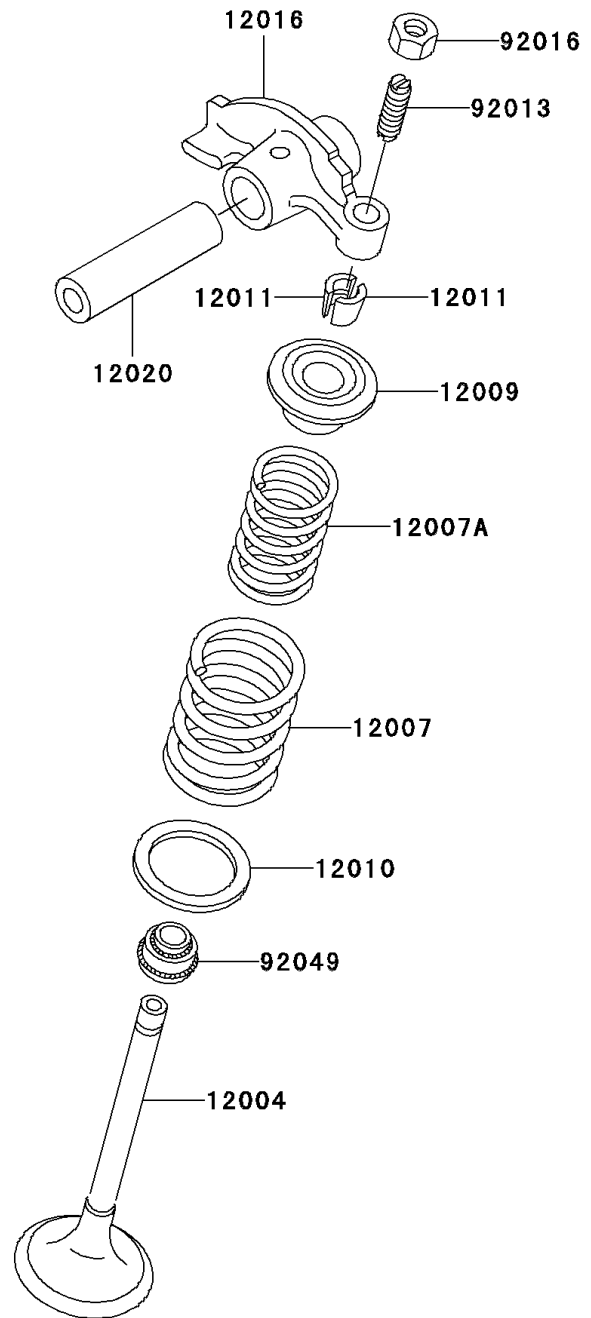

2002 Prairie 300 4X4 PARTS DIAGRAM

Valve(s)

E1210

2002 Prairie 300 4X4 PARTS LIST

Valve(s)

ITEM NAME	PART NUMBER	QUANTITY
SCREW-PAN-CROS,6X10 (Ref # 220)	220B0610	1
VALVE-INTAKE (Ref # 12004)	12004-1137	1
VALVE-EXHAUST (Ref # 12005)	12005-1275	1
SPRING-ENGINE VALVE,OUTER (Ref # 12007)	12007-013	2
SPRING-ENGINE VALVE,INNER (Ref # 12007A)	12007-014	2
RETAINER-VALVE SPRING (Ref # 12009)	12009-006	2
SEAT-SPRING,OUTER (Ref # 12010)	12010-005	2
COLLET,RETAINER (Ref # 12011)	12011-004	4
ARM-ROCKER (Ref # 12016)	12016-1078	2
SHAFT-ROCKER (Ref # 12020)	12020-004	2
PLATE-POSITION (Ref # 14014)	14014-034	1
SCREW,6MM (Ref # 92013)	92013-009	2
NUT,6MM (Ref # 92016)	92016-061	2
SEAL-OIL,RV37129.5 (Ref # 92049)	92049-016	2