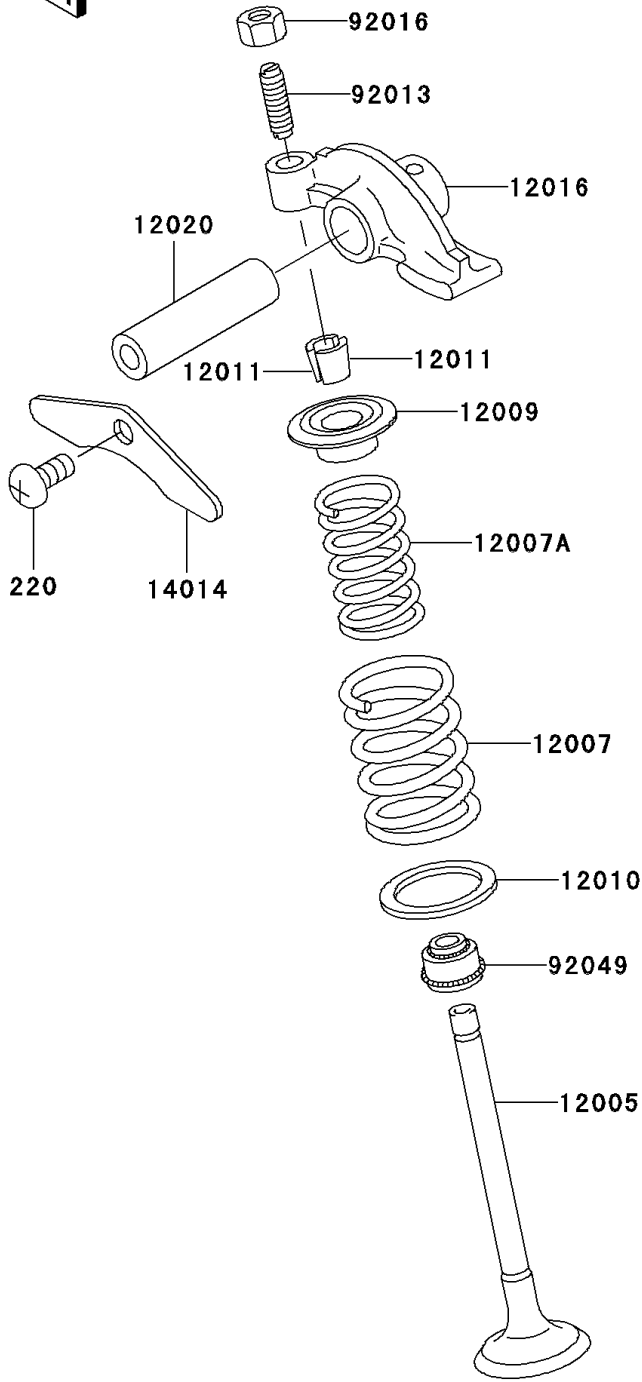

2002 Prairie 300 4X4 PARTS DIAGRAM

Valve(s)

E1210

2002 Prairie 300 4X4 PARTS LIST

Valve(s)

ITEM NAME	PART NUMBER	QUANTITY
SCREW-PAN-CROS,6X10 (Ref # 220)	220B0610	1
VALVE-INTAKE (Ref # 12004)	12004-1137	1
VALVE-EXHAUST (Ref # 12005)	12005-1275	1
SPRING-ENGINE VALVE,OUTER (Ref # 12007)	12007-013	2
SPRING-ENGINE VALVE,INNER (Ref # 12007A)	12007-014	2
RETAINER-VALVE SPRING (Ref # 12009)	12009-006	2
SEAT-SPRING,OUTER (Ref # 12010)	12010-005	2
COLLET,RETAINER (Ref # 12011)	12011-004	4
ARM-ROCKER (Ref # 12016)	12016-1078	2
SHAFT-ROCKER (Ref # 12020)	12020-004	2
PLATE-POSITION (Ref # 14014)	14014-034	1
SCREW,6MM (Ref # 92013)	92013-009	2
NUT,6MM (Ref # 92016)	92016-061	2
SEAL-OIL,RV37129.5 (Ref # 92049)	92049-016	2