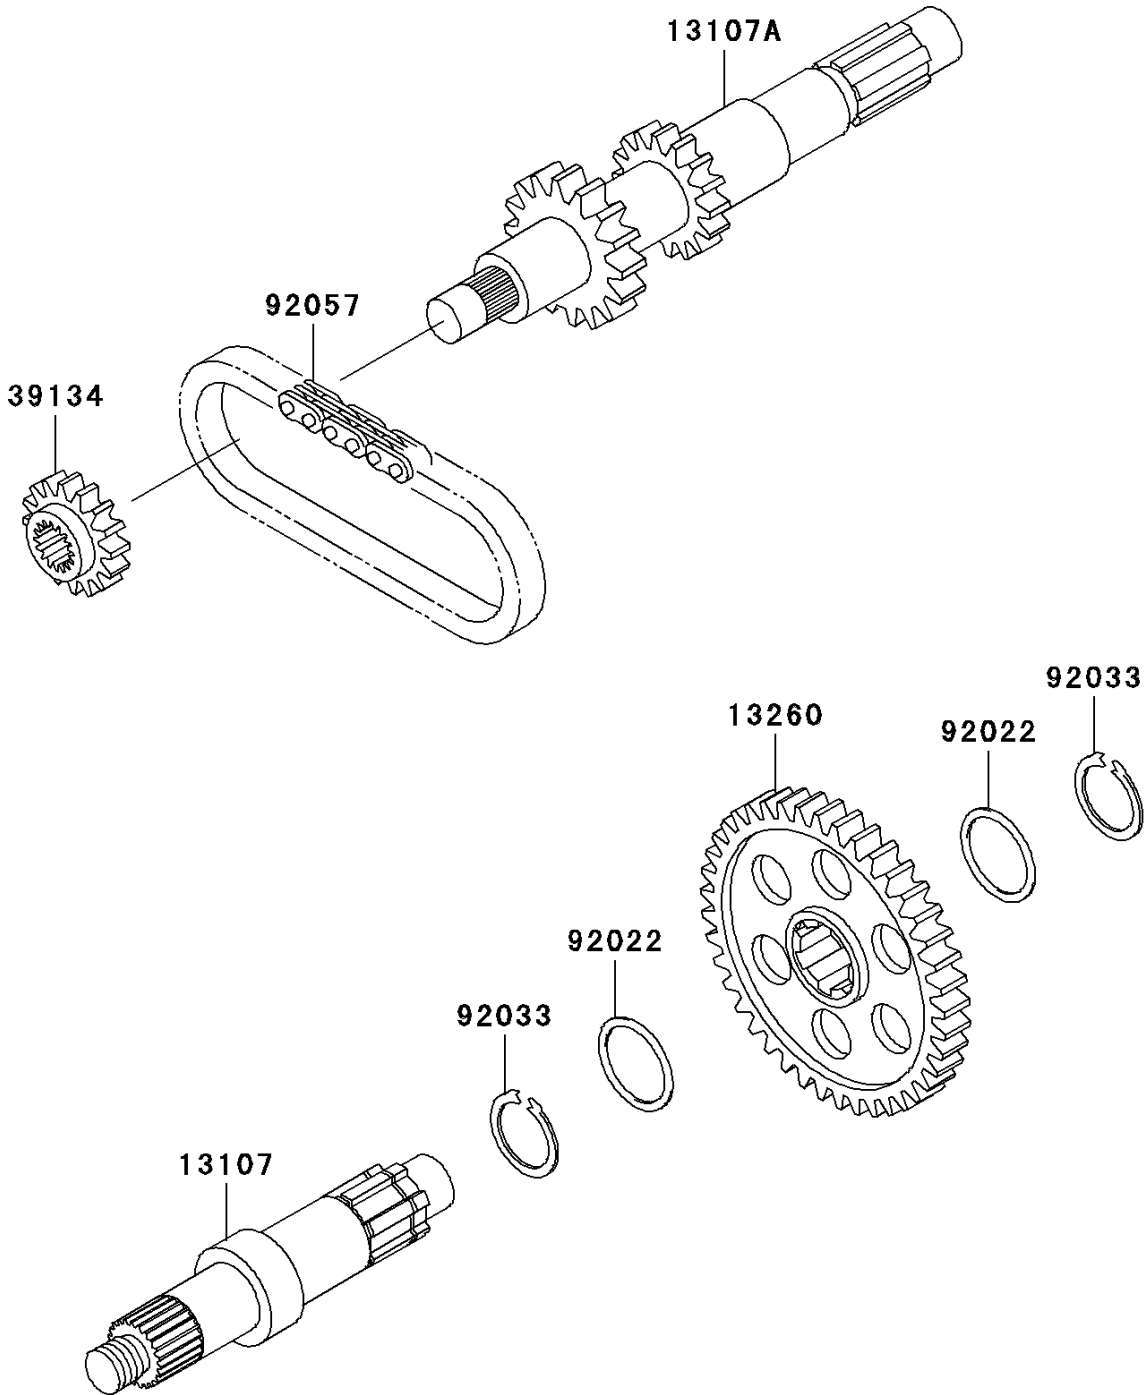

# 2001 Prairie 300 4X4 PARTS DIAGRAM

Transmission

E1361

## 2001 Prairie 300 4X4 PARTS LIST

### Transmission

ITEM NAME	PART NUMBER	QUANTITY
SHAFT,OUTPUT (Ref # 13107)	13107-1390	1
SHAFT,INPUT (Ref # 13107A)	13107-1400	1
GEAR,OUTPUT,44T (Ref # 13260)	13260-1719	1
SPROCKET-DRIVE,REVERSE,18T (Ref # 39134)	39134-1059	1
WASHER,28.1X34X1.0 (Ref # 92022)	92022-1731	2
RING-SNAP,25.9X30.6X1.2 (Ref # 92033)	92033-1037	2
CHAIN,REVERSE,81RH2520 (Ref # 92057)	92057-1421	1