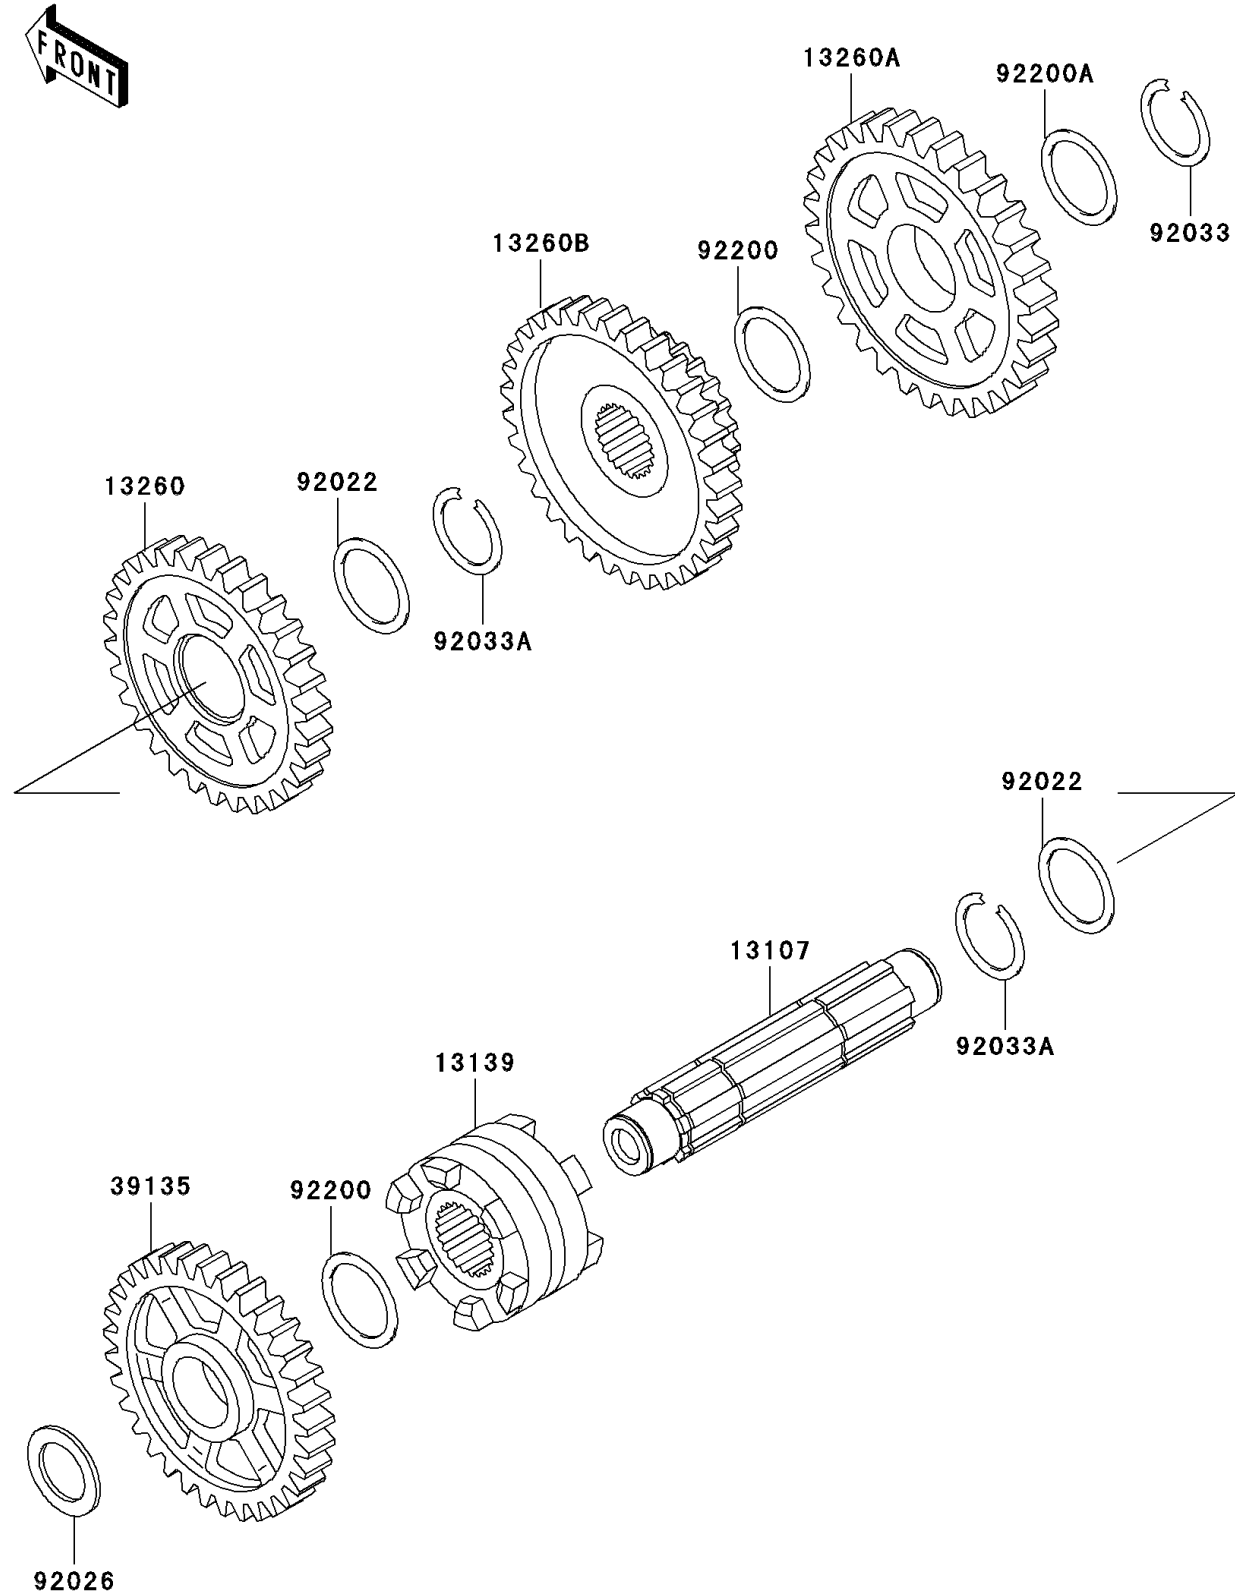

# 2001 Prairie 300 4X4 PARTS DIAGRAM

Gear Change Drum/Shift Fork(s)

E1362

## 2001 Prairie 300 4X4 PARTS LIST

### Gear Change Drum/Shift Fork(s)

ITEM NAME	PART NUMBER	QUANTITY
SHAFT,IDLER (Ref # 13107)	13107-1414	1
SHIFTER,FORWARD HI&REVERSE (Ref # 13139)	13139-1086	1
GEAR,FORWARD HIGH,43T (Ref # 13260)	13260-1766	1
GEAR,FORWARD LOW,48T (Ref # 13260A)	13260-1767	1
GEAR,IDLE SHAFT,36T (Ref # 13260B)	13260-1769	1
SPROCKET-DRIVEN,REVERSE,37T (Ref # 39135)	39135-1059	1
WASHER,28.1X34X1.0 (Ref # 92022)	92022-1731	2
SPACER,20.3X30X1.8 (Ref # 92026)	92026-1066	1
RING-SNAP,24MM (Ref # 92033)	92033-026	1
RING-SNAP,25.9X30.6X1.2 (Ref # 92033A)	92033-1037	2
WASHER,24.2X32X0.50 (Ref # 92200)	92200-1400	2
WASHER,24.2X32X1.00 (Ref # 92200A)	92200-1412	1