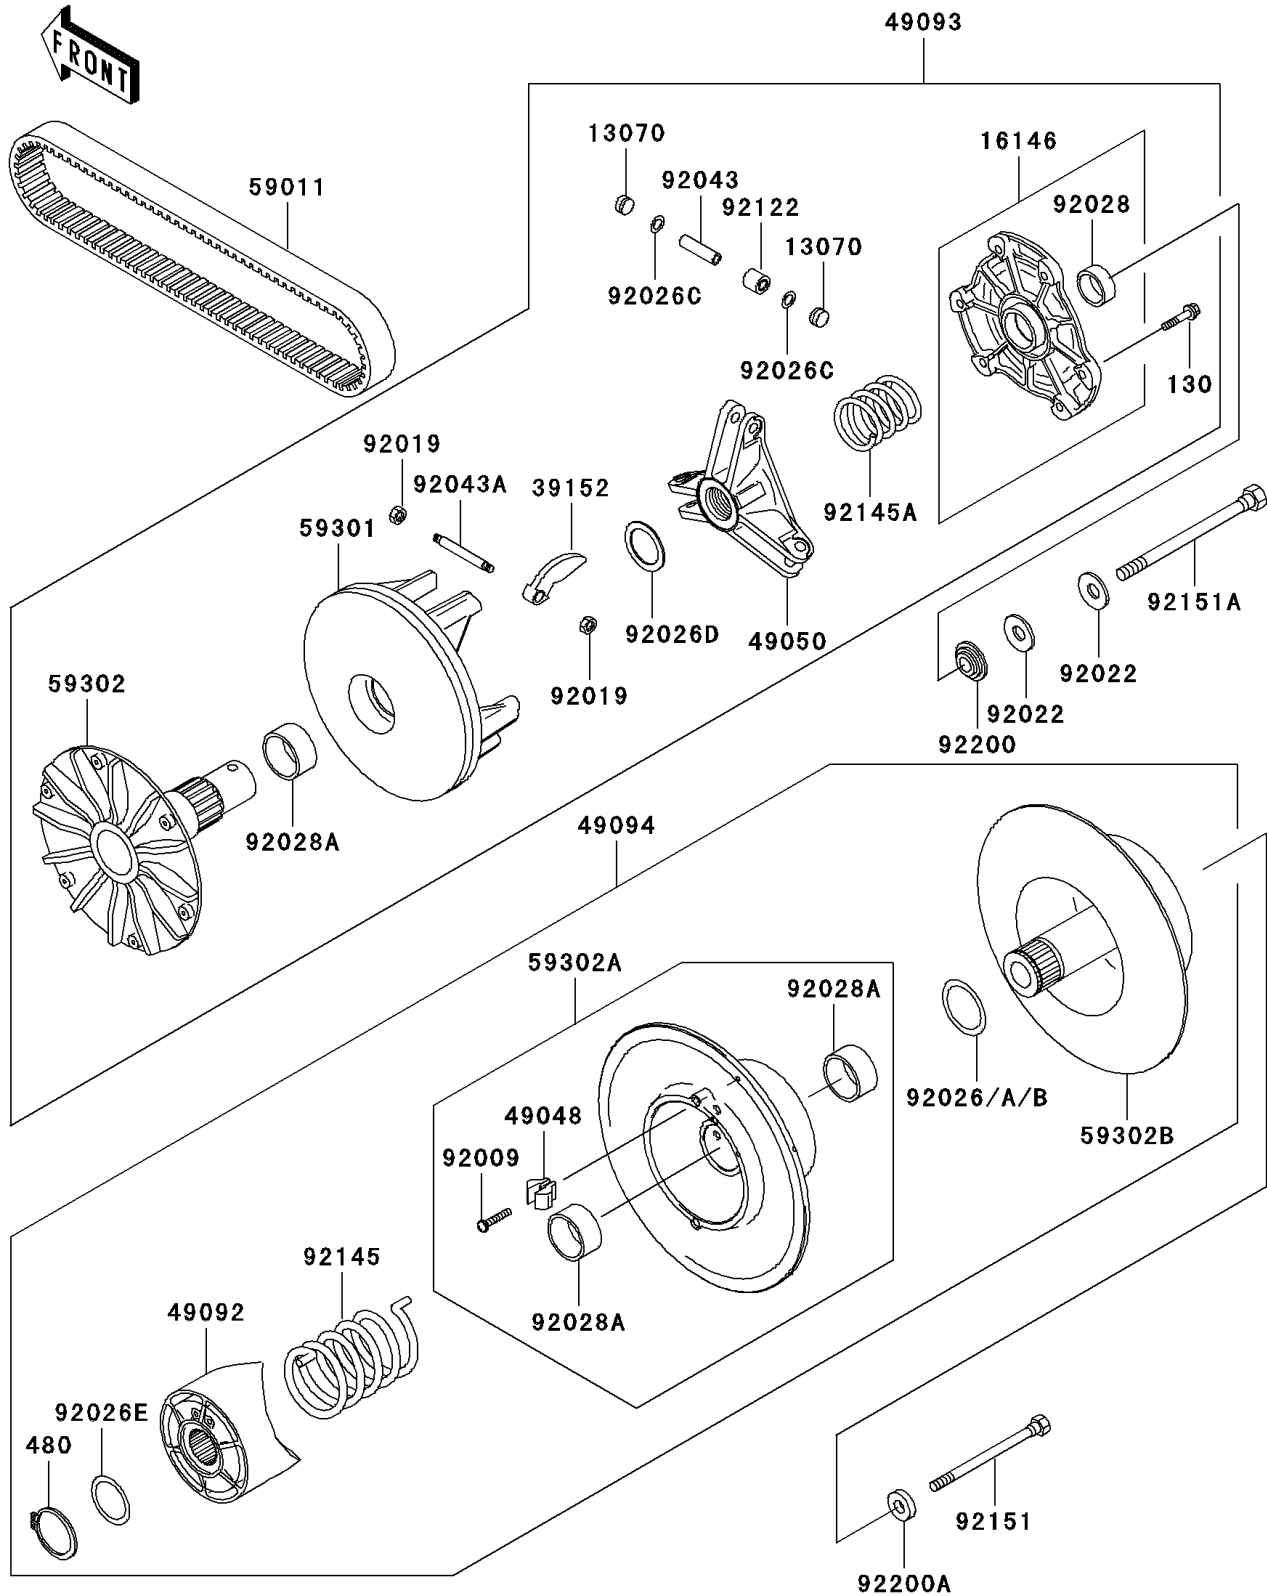

2000 Prairie 300 4X4 PARTS DIAGRAM

Drive Converter

E1391

2000 Prairie 300 4X4 PARTS LIST

Drive Converter

ITEM NAME	PART NUMBER	QUANTITY
BOLT-FLANGED,6X30 (Ref # 130)	130P0630	6
CIRCLIP (Ref # 480)	480J3400	1
GUIDE (Ref # 13070)	13070-1330	6
COVER-ASSY (Ref # 16146)	16146-1194	1
WEIGHT-RAMP (Ref # 39152)	39152-1061	3
SHOE (Ref # 49048)	49048-1060	3
SPIDER (Ref # 49050)	49050-1064	1
RAMP (Ref # 49092)	49092-1063	1
CONVERTER-ASSY-DRIVE (Ref # 49093)	49093-1059	1
CONVERTER-ASSY-DRIVEN (Ref # 49094)	49094-1058	1
BELT (Ref # 59011)	59011-1065	1
SHEAVE-MOVABLE (Ref # 59301)	59301-1060	1
SHEAVE-COMP,FIXED (Ref # 59302)	59302-1070	1
SHEAVE-COMP,MOVABLE (Ref # 59302A)	59302-1072	1
SHEAVE-COMP,FIXED (Ref # 59302B)	59302-1073	1
SCREW,SHOE (Ref # 92009)	92009-1849	3
NUT,LOCK,6MM (Ref # 92019)	92019-008	6
WASHER,SPECIAL CONICAL (Ref # 92022)	92022-1901	2
SPACER,39X50X0.50 (Ref # 92026)	92026-1507	AR
SPACER,39X50X0.60 (Ref # 92026A)	92026-1508	AR
SPACER,39X50X0.80 (Ref # 92026B)	92026-1510	AR
SPACER (Ref # 92026C)	92026-1512	6
SPACER,32.3X44.3X1.60 (Ref # 92026D)	92026-1520	1
SPACER,34X44X0.80 (Ref # 92026E)	92026-1521	1
BUSHING (Ref # 92028)	92028-1861	1
BUSHING (Ref # 92028A)	92028-1864	3
PIN (Ref # 92043)	92043-1572	3
PIN (Ref # 92043A)	92043-1573	3
ROLLER (Ref # 92122)	92122-1202	3

2000 Prairie 300 4X4 PARTS LIST

Drive Converter

ITEM NAME	PART NUMBER	QUANTITY
SPRING,CONVERTER DRIVEN (Ref # 92145)	92145-1129	1
SPRING,CONVERTER DRIVE (Ref # 92145A)	92145-1187	1
BOLT,10X95 (Ref # 92151)	92151-1315	1
BOLT,12X165 (Ref # 92151A)	92151-1393	1
WASHER (Ref # 92200)	92200-1401	1
WASHER,10.2X37X5.0 (Ref # 92200A)	92200-1402	1