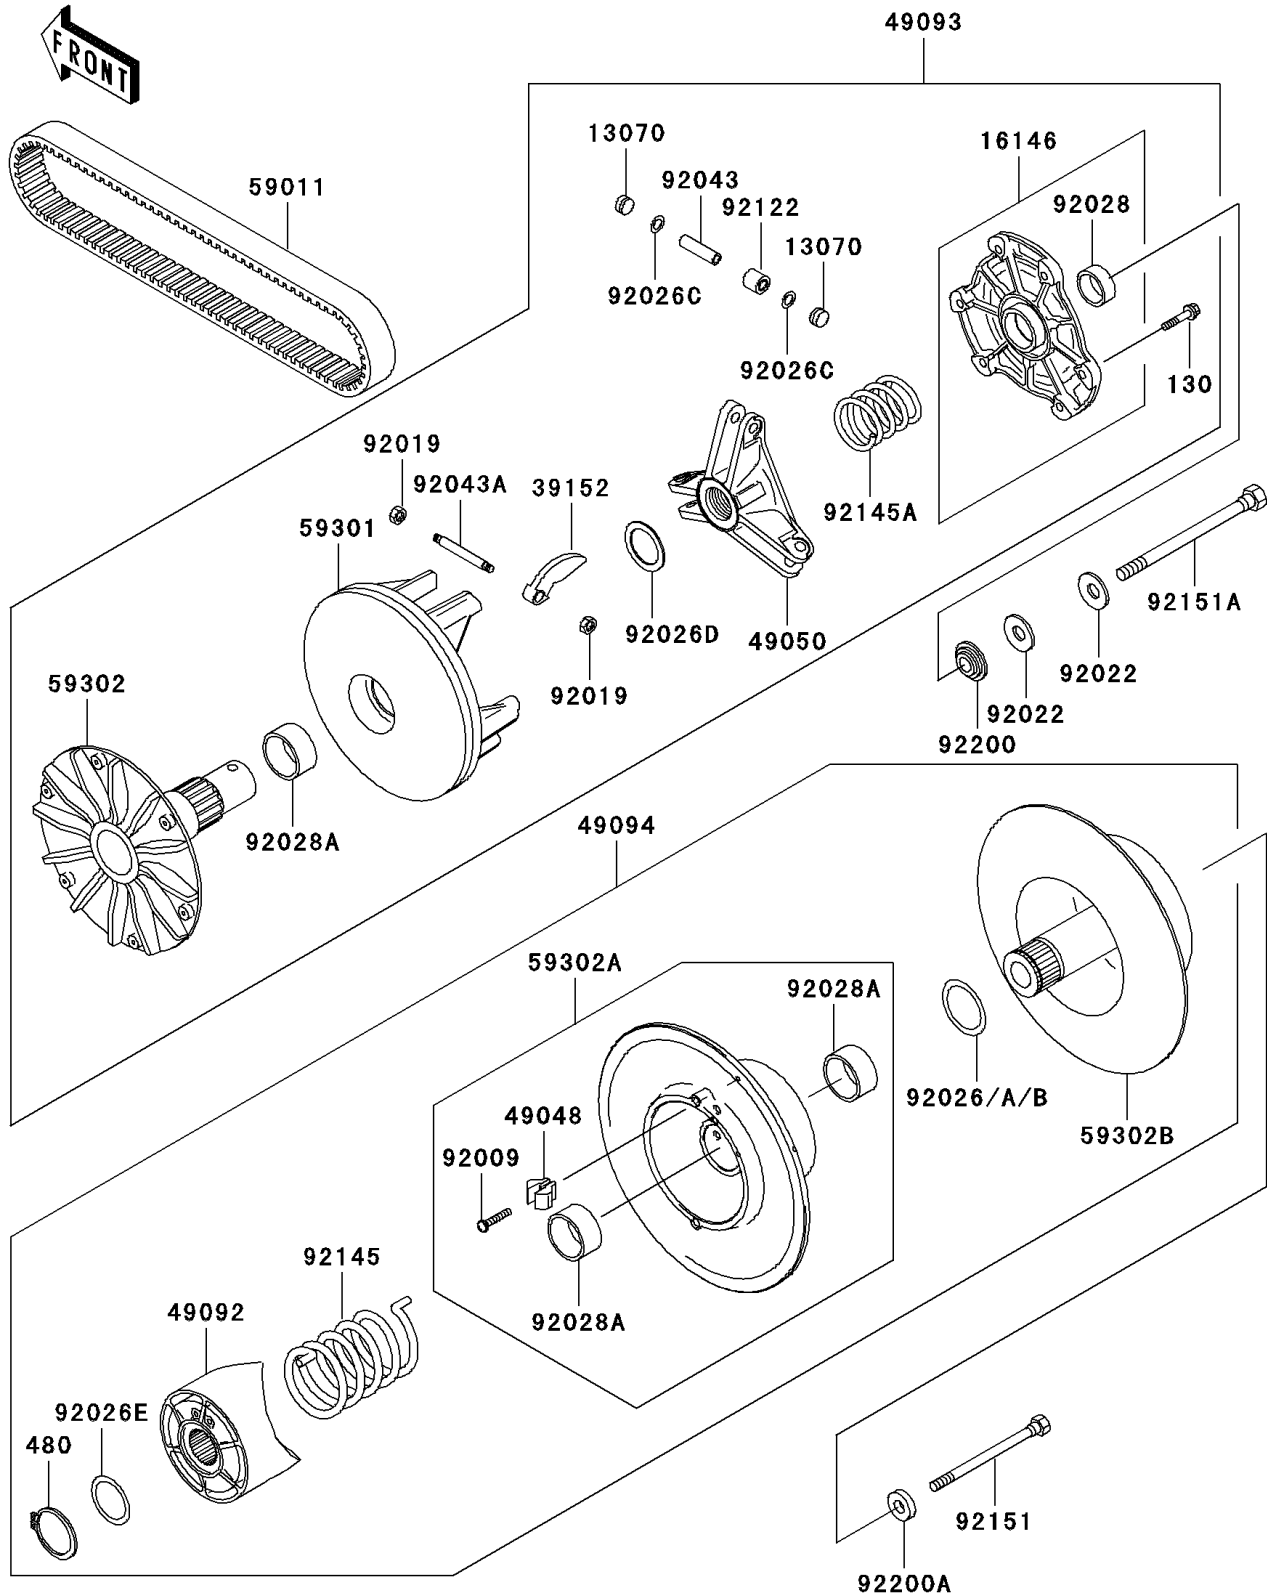

# 2001 Prairie 300 4X4 PARTS DIAGRAM

Drive Converter

E1391

## 2001 Prairie 300 4X4 PARTS LIST

### Drive Converter

ITEM NAME	PART NUMBER	QUANTITY
BOLT-FLANGED,6X30 (Ref # 130)	130P0630	6
CIRCLIP (Ref # 480)	480J3400	1
GUIDE (Ref # 13070)	13070-1330	6
COVER-ASSY (Ref # 16146)	16146-1194	1
WEIGHT-RAMP (Ref # 39152)	39152-1061	3
SHOE (Ref # 49048)	49048-1060	3
SPIDER (Ref # 49050)	49050-1064	1
RAMP (Ref # 49092)	49092-1063	1
CONVERTER-ASSY-DRIVE (Ref # 49093)	49093-1059	1
CONVERTER-ASSY-DRIVEN (Ref # 49094)	49094-1058	1
BELT (Ref # 59011)	59011-1065	1
SHEAVE-MOVABLE (Ref # 59301)	59301-1060	1
SHEAVE-COMP,FIXED (Ref # 59302)	59302-1070	1
SHEAVE-COMP,MOVABLE (Ref # 59302A)	59302-1072	1
SHEAVE-COMP,FIXED (Ref # 59302B)	59302-1073	1
SCREW,SHOE (Ref # 92009)	92009-1849	3
NUT,LOCK,6MM (Ref # 92019)	92019-008	6
WASHER,SPECIAL CONICAL (Ref # 92022)	92022-1901	2
SPACER,39X50X0.50 (Ref # 92026)	92026-1507	AR
SPACER,39X50X0.60 (Ref # 92026A)	92026-1508	AR
SPACER,39X50X0.80 (Ref # 92026B)	92026-1510	AR
SPACER (Ref # 92026C)	92026-1512	6
SPACER,32.3X44.3X1.60 (Ref # 92026D)	92026-1520	1
SPACER,34X44X0.80 (Ref # 92026E)	92026-1521	1
BUSHING (Ref # 92028)	92028-1861	1
BUSHING (Ref # 92028A)	92028-1864	3
PIN (Ref # 92043)	92043-1572	3
PIN (Ref # 92043A)	92043-1573	3
ROLLER (Ref # 92122)	92122-1202	3

### Drive Converter

ITEM NAME	PART NUMBER	QUANTITY
SPRING,CONVERTER DRIVEN (Ref # 92145)	92145-1129	1
SPRING,CONVERTER DRIVE (Ref # 92145A)	92145-1187	1
BOLT,10X95 (Ref # 92151)	92151-1315	1
BOLT,12X165 (Ref # 92151A)	92151-1393	1
WASHER (Ref # 92200)	92200-1401	1
WASHER,10.2X37X5.0 (Ref # 92200A)	92200-1402	1