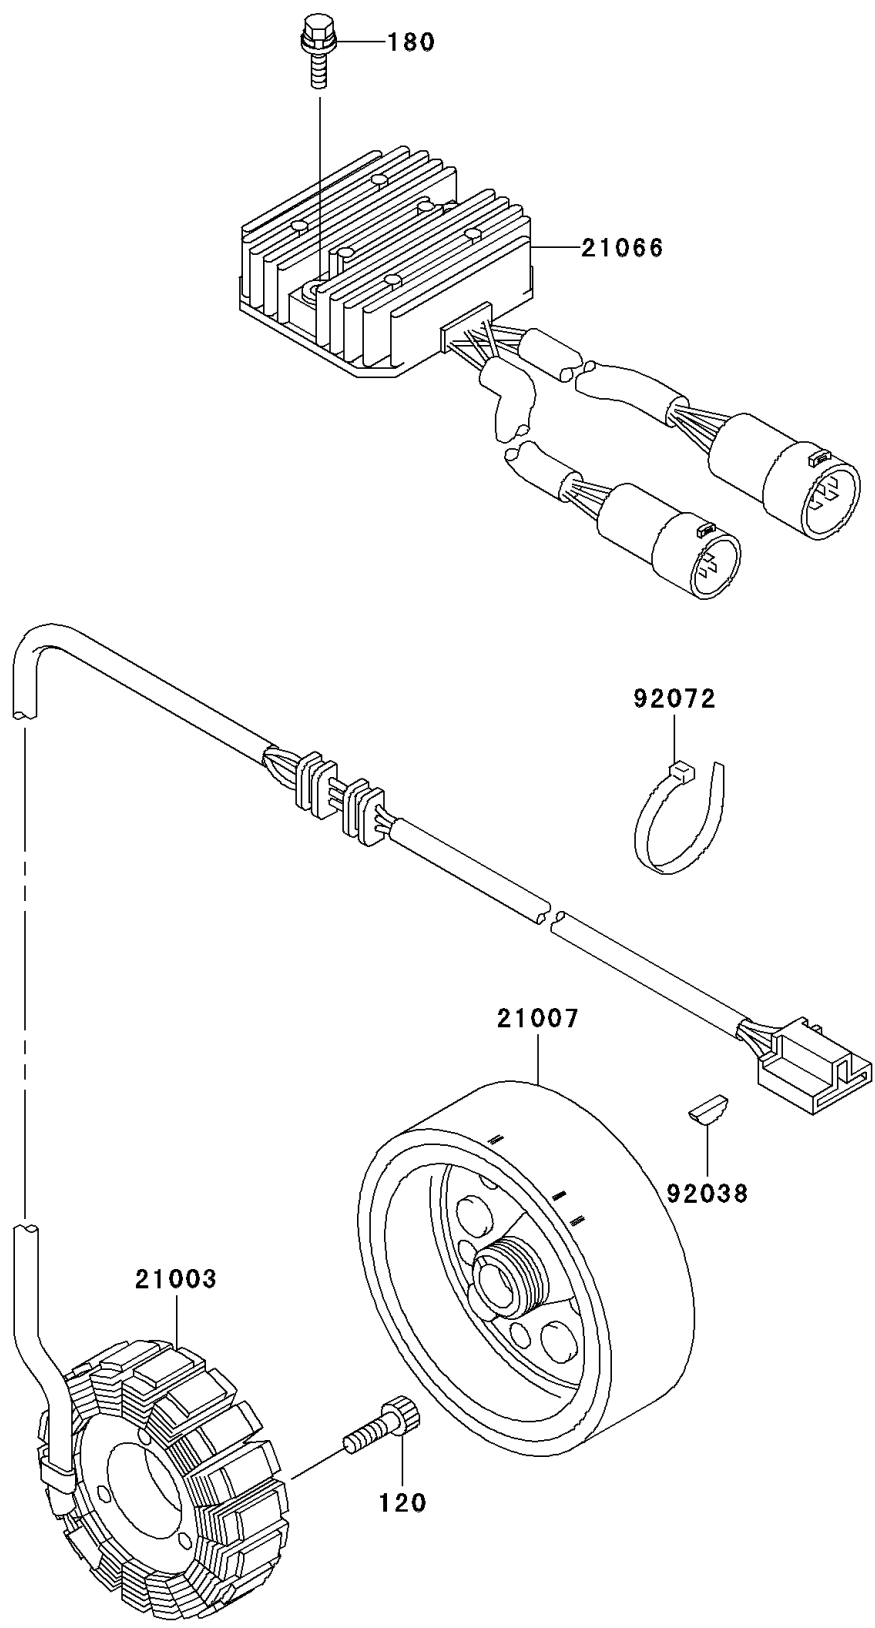

# 2002 Prairie 300 4X4 PARTS DIAGRAM

Generator

E1810

## 2002 Prairie 300 4X4 PARTS LIST

### Generator

ITEM NAME	PART NUMBER	QUANTITY
BOLT-SOCKET,6X30 (Ref # 120)	120P0630	3
BOLT-UPSET-WS,6X30 (Ref # 180)	180B0630	2
STATOR (Ref # 21003)	21003-1343	1
ROTOR (Ref # 21007)	21007-1361	1
REGULATOR-VOLTAGE (Ref # 21066)	21066-1112	1
KEY,WOODRUFF (Ref # 92038)	92038-001	1
BAND,L=123 (Ref # 92072)	92072-030	1