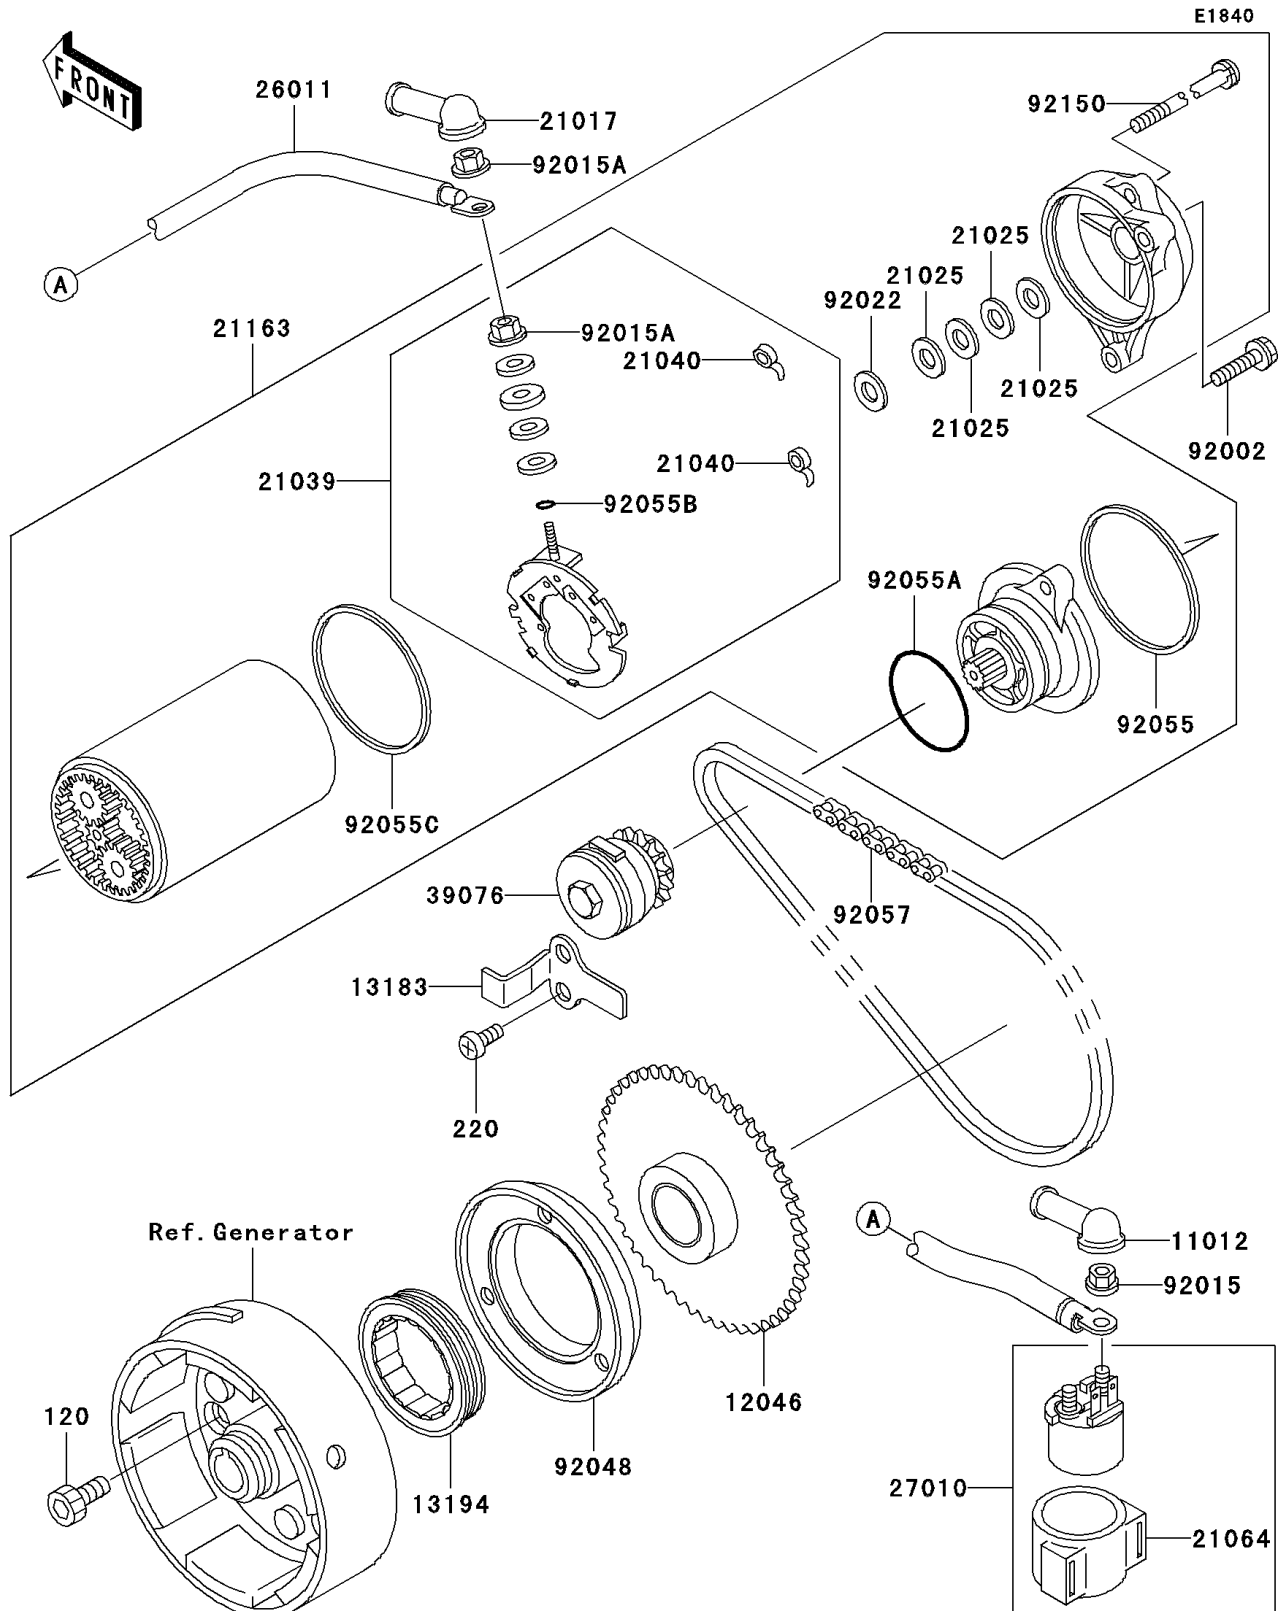

2000 Prairie 300 4X4 PARTS DIAGRAM

Starter Motor

2000 Prairie 300 4X4 PARTS LIST

Starter Motor

ITEM NAME	PART NUMBER	QUANTITY
BOLT-SOCKET,8X16 (Ref # 120)	120P0816	3
SCREW-PAN-CROS,6X12 (Ref # 220)	220B0612	1
CAP,TERMINAL (Ref # 11012)	11012-1354	1
SPROCKET,STARTER (Ref # 12046)	12046-1077	1
PLATE,STARTER CHAIN (Ref # 13183)	13183-1002	1
CLUTCH-ONEWAY (Ref # 13194)	13194-1091	1
GROMMET,STARTER TERMINAL (Ref # 21017)	21017-017	1
WASHER,9.1X18X0.2 (Ref # 21025)	21025-011	4
BRUSH,CARBON (Ref # 21039)	21039-1063	1
SPRING-BRUSH (Ref # 21040)	21040-1057	2
DAMPER,MAGNETIC SWITCH (Ref # 21064)	21064-002	1
STARTER-ELECTRIC (Ref # 21163)	21163-1141	1
WIRE-LEAD,STARTER MOTOR (Ref # 26011)	26011-1709	1
SWITCH,MAGNETIC (Ref # 27010)	27010-1098	1
LIMITER,STARTER IDLE GEAR (Ref # 39076)	39076-1054	1
BOLT (Ref # 92002)	92002-1664	2
NUT,FLANGED,6MM (Ref # 92015)	92015-1367	2
NUT,STARTER MOTOR (Ref # 92015A)	92015-1476	2
WASHER,9.1X18X0.8 (Ref # 92022)	92022-1132	1
RACE,ONEWAY CLUTCH (Ref # 92048)	92048-1104	1
RING-O,64MM (Ref # 92055)	92055-1086	1
RING-O,42.8MM (Ref # 92055A)	92055-1313	1
RING-O,4.5X2.0 (Ref # 92055B)	92055-1370	1
RING-O,STARTER MOTOR (Ref # 92055C)	92055-1381	1
CHAIN,STARTER,KEC29H,64L (Ref # 92057)	92057-1196	1
BOLT,STARTER MOTOR (Ref # 92150)	92150-1138	2