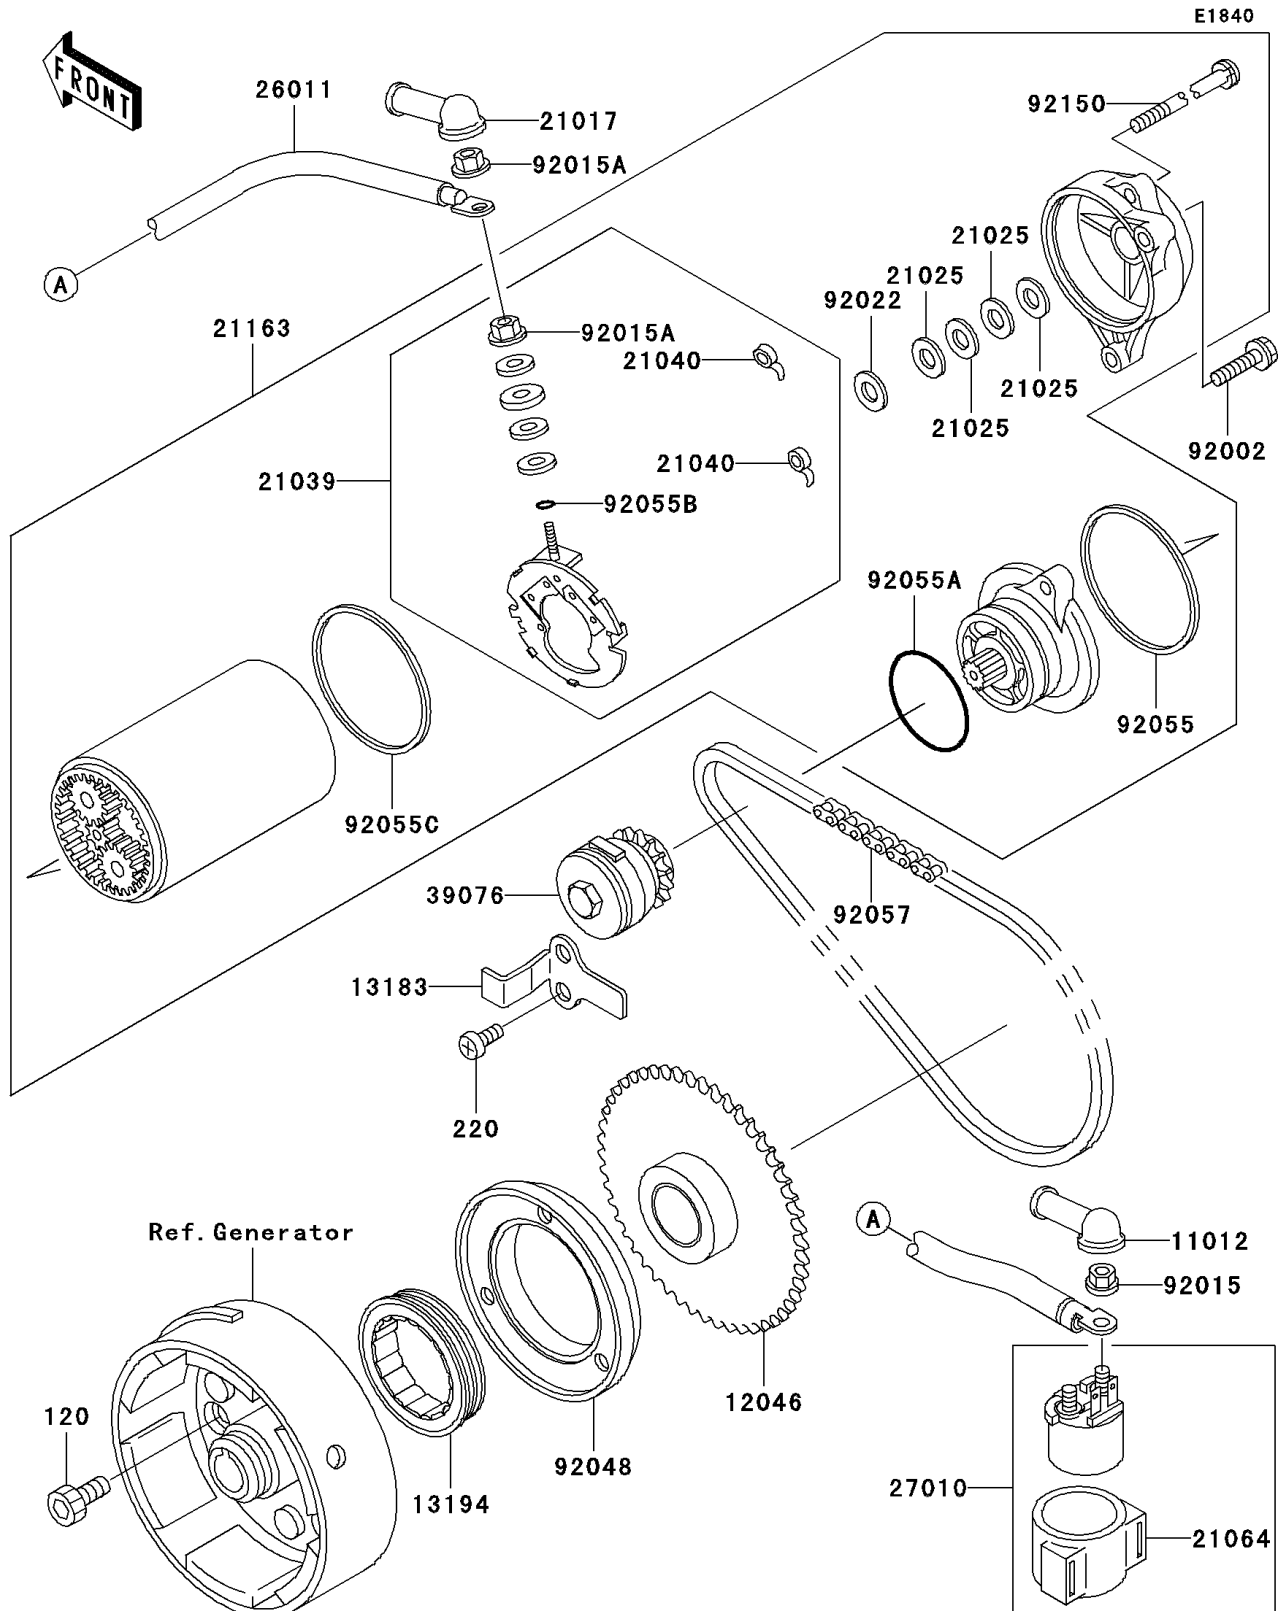

2001 Prairie 300 4X4 PARTS DIAGRAM

Starter Motor

2001 Prairie 300 4X4 PARTS LIST

Starter Motor

ITEM NAME	PART NUMBER	QUANTITY
BOLT-SOCKET,8X16 (Ref # 120)	120P0816	3
SCREW-PAN-CROS,6X12 (Ref # 220)	220B0612	1
CAP,TERMINAL (Ref # 11012)	11012-1354	1
SPROCKET,STARTER (Ref # 12046)	12046-1077	1
PLATE,STARTER CHAIN (Ref # 13183)	13183-1002	1
CLUTCH-ONEWAY (Ref # 13194)	13194-1091	1
GROMMET,STARTER TERMINAL (Ref # 21017)	21017-017	1
WASHER,9.1X18X0.2 (Ref # 21025)	21025-011	4
BRUSH,CARBON (Ref # 21039)	21039-1063	1
SPRING-BRUSH (Ref # 21040)	21040-1057	2
DAMPER,MAGNETIC SWITCH (Ref # 21064)	21064-002	1
STARTER-ELECTRIC (Ref # 21163)	21163-1141	1
WIRE-LEAD,STARTER MOTOR (Ref # 26011)	26011-1709	1
SWITCH,MAGNETIC (Ref # 27010)	27010-1098	1
LIMITER,STARTER IDLE GEAR (Ref # 39076)	39076-1054	1
BOLT (Ref # 92002)	92002-1664	2
NUT,FLANGED,6MM (Ref # 92015)	92015-1367	2
NUT,STARTER MOTOR (Ref # 92015A)	92015-1476	2
WASHER,9.1X18X0.8 (Ref # 92022)	92022-1132	1
RACE,ONEWAY CLUTCH (Ref # 92048)	92048-1104	1
RING-O,64MM (Ref # 92055)	92055-1086	1
RING-O,42.8MM (Ref # 92055A)	92055-1313	1
RING-O,4.5X2.0 (Ref # 92055B)	92055-1370	1
RING-O,STARTER MOTOR (Ref # 92055C)	92055-1381	1
CHAIN,STARTER,KEC29H,64L (Ref # 92057)	92057-1196	1
BOLT,STARTER MOTOR (Ref # 92150)	92150-1138	2