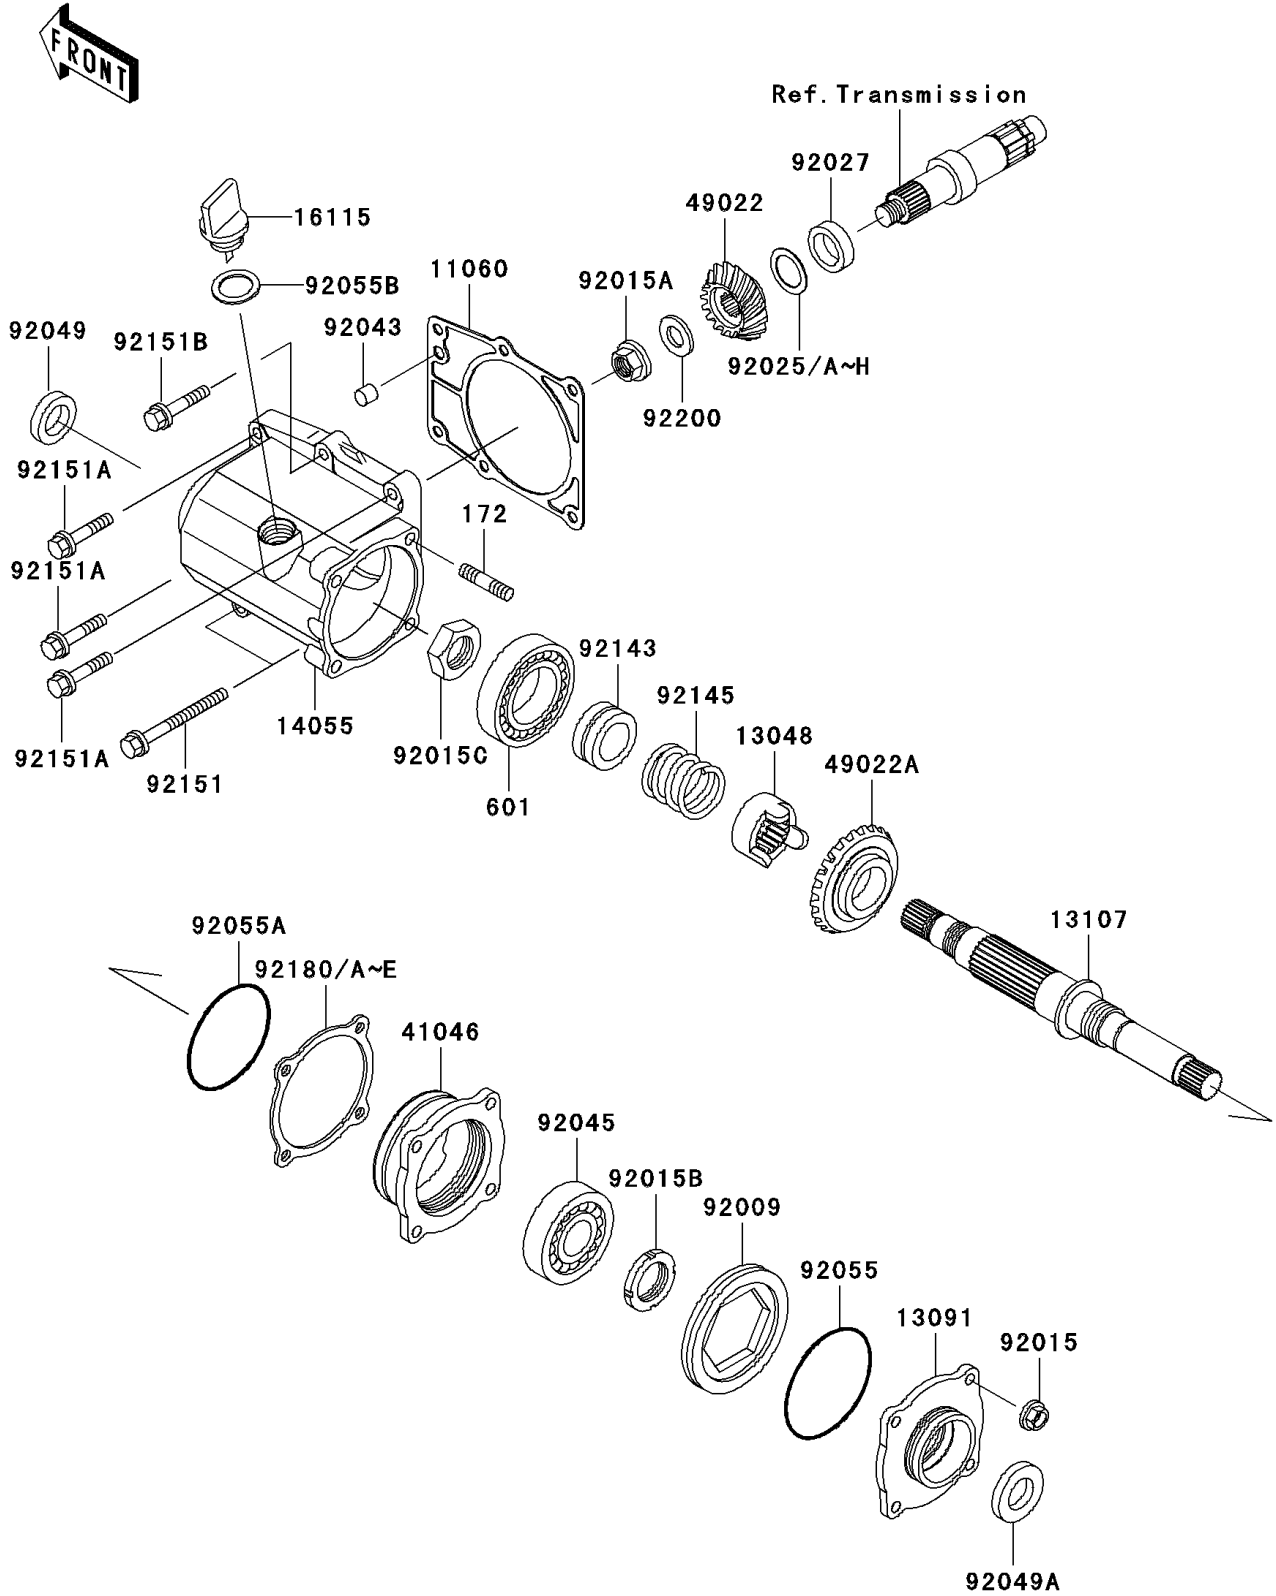

# 2000 Prairie 300 4X4 PARTS DIAGRAM

Front Bevel Gear

E3131

## 2000 Prairie 300 4X4 PARTS LIST

### Front Bevel Gear

ITEM NAME	PART NUMBER	QUANTITY
GASKET,GEAR CASE (Ref # 11060)	11060-1728	1
CAM-DAMPER (Ref # 13048)	13048-1080	1
HOLDER (Ref # 13091)	13091-1950	1
SHAFT (Ref # 13107)	13107-1388	1
CASE-GEAR (Ref # 14055)	14055-1127	1
CAP-OIL FILLER (Ref # 16115)	16115-1065	1
HOUSING-BEARING (Ref # 41046)	41046-1094	1
GEAR-BEVEL,14T (Ref # 49022)	49022-1151	1
GEAR-BEVEL,20T (Ref # 49022A)	49022-1180	1
SCREW-SET-SOCKET,75X10 (Ref # 92009)	92009-1667	1
NUT,8MM (Ref # 92015)	92015-1402	4
NUT,16MM (Ref # 92015A)	92015-1581	1
NUT,30MM (Ref # 92015B)	92015-1858	1
NUT,26MM (Ref # 92015C)	92015-1990	1
SHIM,25.3X36X0.15 (Ref # 92025)	92025-1688	AR
SHIM,25.3X36X0.50 (Ref # 92025A)	92025-1689	AR
SHIM,25.3X36X0.60 (Ref # 92025B)	92025-1690	AR
SHIM,25.3X36X0.70 (Ref # 92025C)	92025-1691	AR
SHIM,25.3X36X0.80 (Ref # 92025D)	92025-1692	AR
SHIM,25.3X36X0.90 (Ref # 92025E)	92025-1693	AR
SHIM,25.3X36X1.00 (Ref # 92025F)	92025-1694	AR
SHIM,25.3X36X1.10 (Ref # 92025G)	92025-1695	AR
SHIM,25.3X36X1.20 (Ref # 92025H)	92025-1696	AR
COLLAR,25.3X36X10 (Ref # 92027)	92027-1968	1
PIN,8.2X10X14 (Ref # 92043)	92043-1264	1
BEARING-BALL,6306SH2 (Ref # 92045)	92045-1190	1
SEAL-OIL,AE1252E0 (Ref # 92049)	92049-1395	1
SEAL-OIL,AE1265E0 (Ref # 92049A)	92049-1400	1
RING-O (Ref # 92055)	92055-081	1