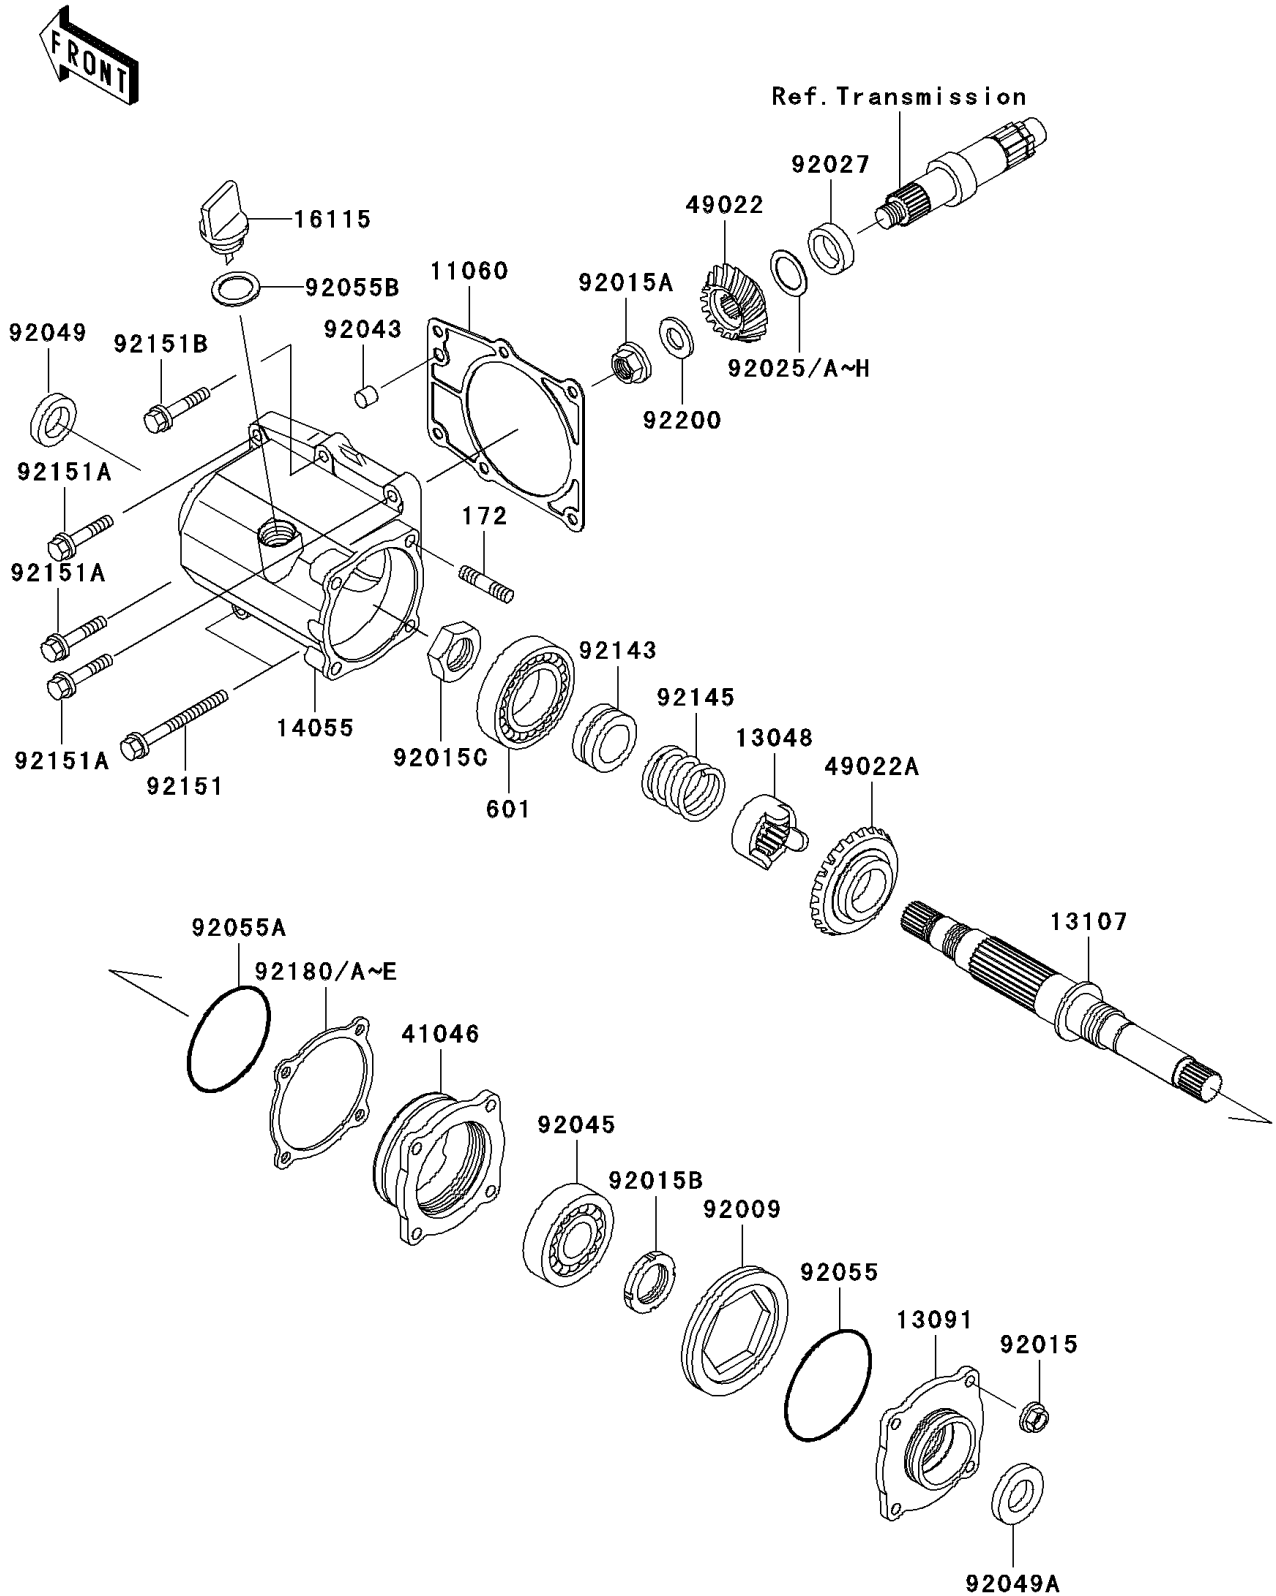

2000 Prairie 300 4X4 PARTS DIAGRAM

Front Bevel Gear

E3131

2000 Prairie 300 4X4 PARTS LIST

Front Bevel Gear

ITEM NAME	PART NUMBER	QUANTITY
GASKET,GEAR CASE (Ref # 11060)	11060-1728	1
CAM-DAMPER (Ref # 13048)	13048-1080	1
HOLDER (Ref # 13091)	13091-1950	1
SHAFT (Ref # 13107)	13107-1388	1
CASE-GEAR (Ref # 14055)	14055-1127	1
CAP-OIL FILLER (Ref # 16115)	16115-1065	1
HOUSING-BEARING (Ref # 41046)	41046-1094	1
GEAR-BEVEL,14T (Ref # 49022)	49022-1151	1
GEAR-BEVEL,20T (Ref # 49022A)	49022-1180	1
SCREW-SET-SOCKET,75X10 (Ref # 92009)	92009-1667	1
NUT,8MM (Ref # 92015)	92015-1402	4
NUT,16MM (Ref # 92015A)	92015-1581	1
NUT,30MM (Ref # 92015B)	92015-1858	1
NUT,26MM (Ref # 92015C)	92015-1990	1
SHIM,25.3X36X0.15 (Ref # 92025)	92025-1688	AR
SHIM,25.3X36X0.50 (Ref # 92025A)	92025-1689	AR
SHIM,25.3X36X0.60 (Ref # 92025B)	92025-1690	AR
SHIM,25.3X36X0.70 (Ref # 92025C)	92025-1691	AR
SHIM,25.3X36X0.80 (Ref # 92025D)	92025-1692	AR
SHIM,25.3X36X0.90 (Ref # 92025E)	92025-1693	AR
SHIM,25.3X36X1.00 (Ref # 92025F)	92025-1694	AR
SHIM,25.3X36X1.10 (Ref # 92025G)	92025-1695	AR
SHIM,25.3X36X1.20 (Ref # 92025H)	92025-1696	AR
COLLAR,25.3X36X10 (Ref # 92027)	92027-1968	1
PIN,8.2X10X14 (Ref # 92043)	92043-1264	1
BEARING-BALL,6306SH2 (Ref # 92045)	92045-1190	1
SEAL-OIL,AE1252E0 (Ref # 92049)	92049-1395	1
SEAL-OIL,AE1265E0 (Ref # 92049A)	92049-1400	1
RING-O (Ref # 92055)	92055-081	1