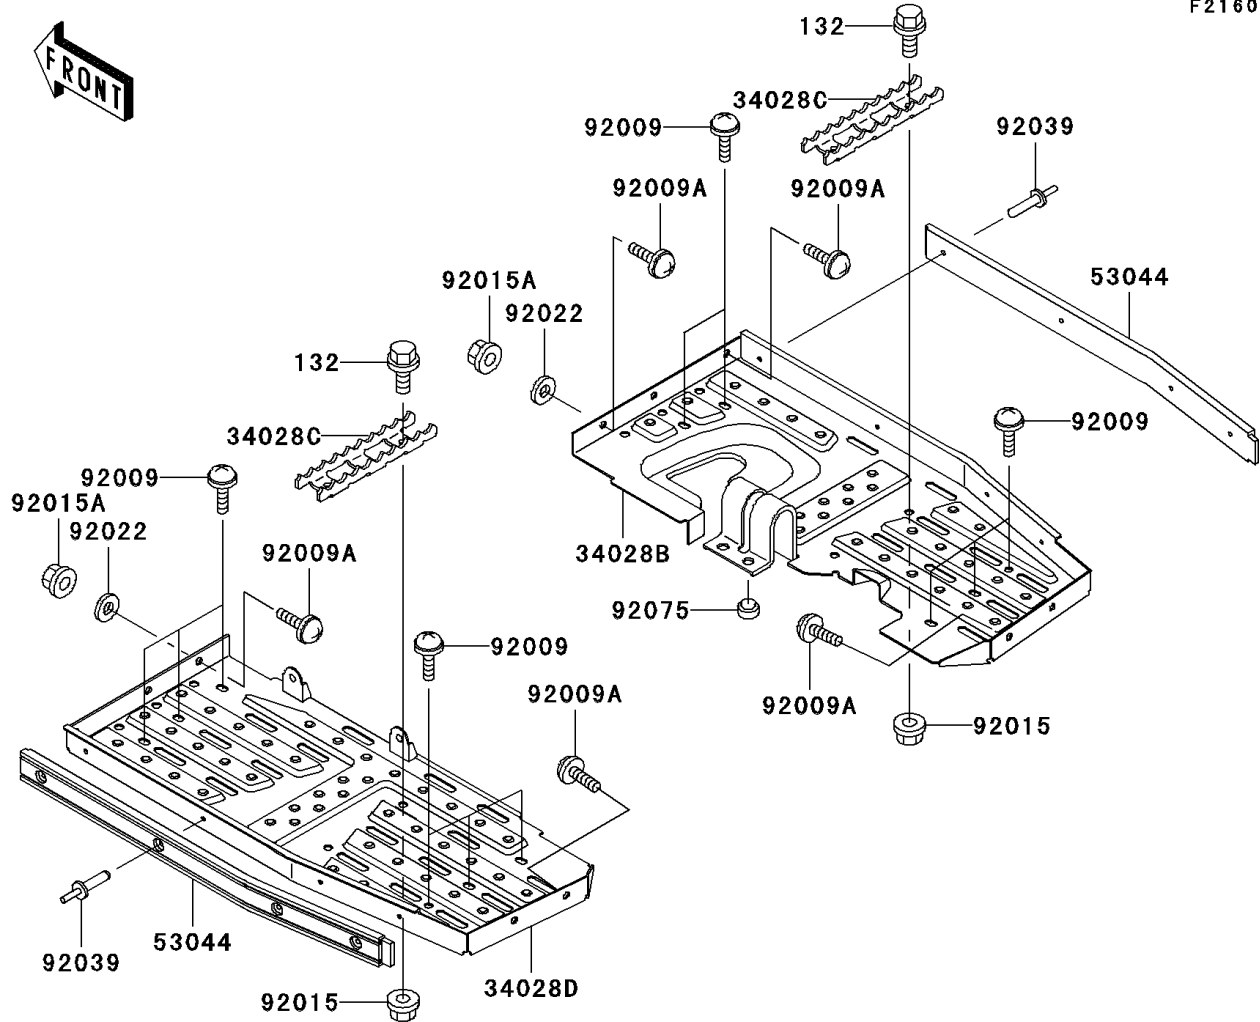

# 2000 Prairie 300 4X4 PARTS DIAGRAM

Footrests

F2160

## 2000 Prairie 300 4X4 PARTS LIST

### Footrests

ITEM NAME	PART NUMBER	QUANTITY
STEP,FOOT BOARD,RH (Ref # 34028)	34028-1455	1
STEP,FOOT BOARD,LH (Ref # 34028A)	34028-1469	1
TRIM,FOOT BOARD (Ref # 53044)	53044-1293	2
SCREW,TAPPING,6X16 (Ref # 92009)	92009-1166	11
SCREW,6X16 (Ref # 92009A)	92009-1621	10
NUT,LOCK,FLANGED,6MM (Ref # 92015A)	92015-1675	2
WASHER,6.5X16X1.0 (Ref # 92022)	92022-1093	2
RIVET (Ref # 92039)	92039-1150	8
DAMPER (Ref # 92075)	92075-1598	2