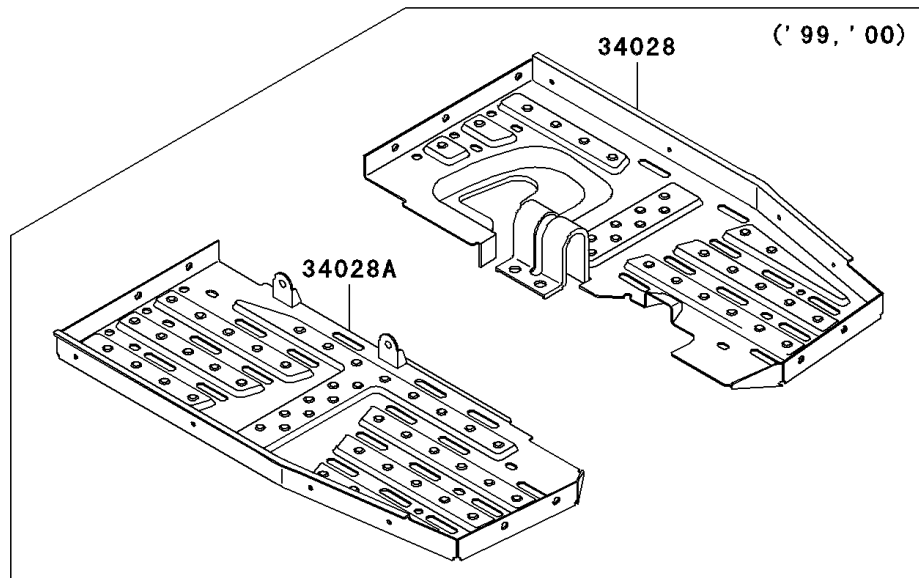

# 2000 Prairie 300 4X4 PARTS DIAGRAM

Footrests

F2160

## 2000 Prairie 300 4X4 PARTS LIST

### Footrests

ITEM NAME	PART NUMBER	QUANTITY
STEP,FOOT BOARD,RH (Ref # 34028)	34028-1455	1
STEP,FOOT BOARD,LH (Ref # 34028A)	34028-1469	1
TRIM,FOOT BOARD (Ref # 53044)	53044-1293	2
SCREW,TAPPING,6X16 (Ref # 92009)	92009-1166	11
SCREW,6X16 (Ref # 92009A)	92009-1621	10
NUT,LOCK,FLANGED,6MM (Ref # 92015A)	92015-1675	2
WASHER,6.5X16X1.0 (Ref # 92022)	92022-1093	2
RIVET (Ref # 92039)	92039-1150	8
DAMPER (Ref # 92075)	92075-1598	2