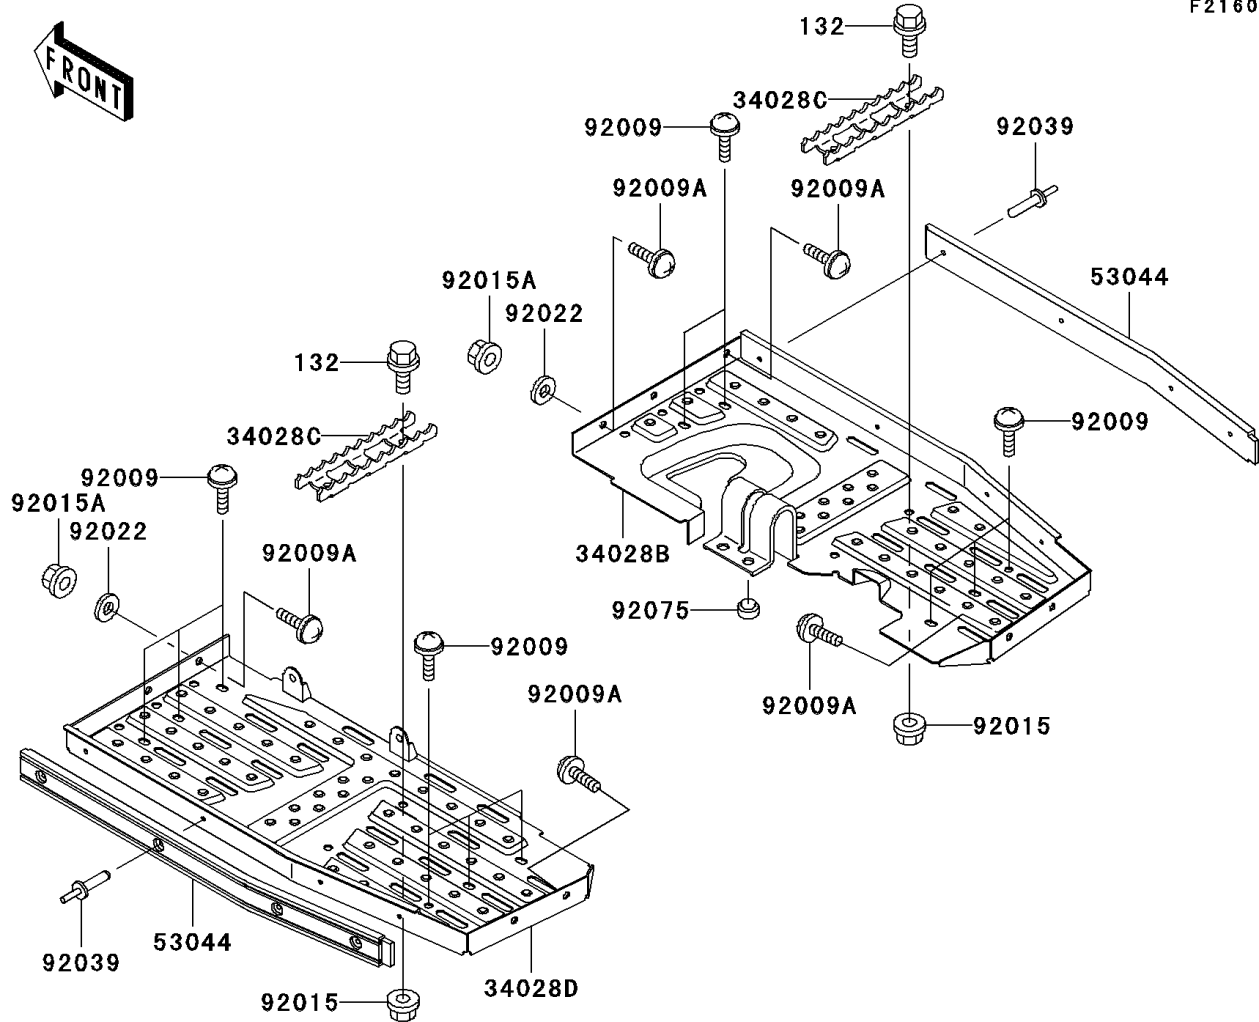

# 2000 Prairie 300 4X4 PARTS DIAGRAM

Footrests

F2160

## 2000 Prairie 300 4X4 PARTS LIST

### Footrests

ITEM NAME	PART NUMBER	QUANTITY
STEP,FOOT BOARD,RH (Ref # 34028)	34028-1455	1
STEP,FOOT BOARD,LH (Ref # 34028A)	34028-1469	1
TRIM,FOOT BOARD (Ref # 53044)	53044-1293	2
SCREW,TAPPING,6X16 (Ref # 92009)	92009-1166	11
SCREW,6X16 (Ref # 92009A)	92009-1621	10
NUT,LOCK,FLANGED,6MM (Ref # 92015A)	92015-1675	2
WASHER,6.5X16X1.0 (Ref # 92022)	92022-1093	2
RIVET (Ref # 92039)	92039-1150	8
DAMPER (Ref # 92075)	92075-1598	2