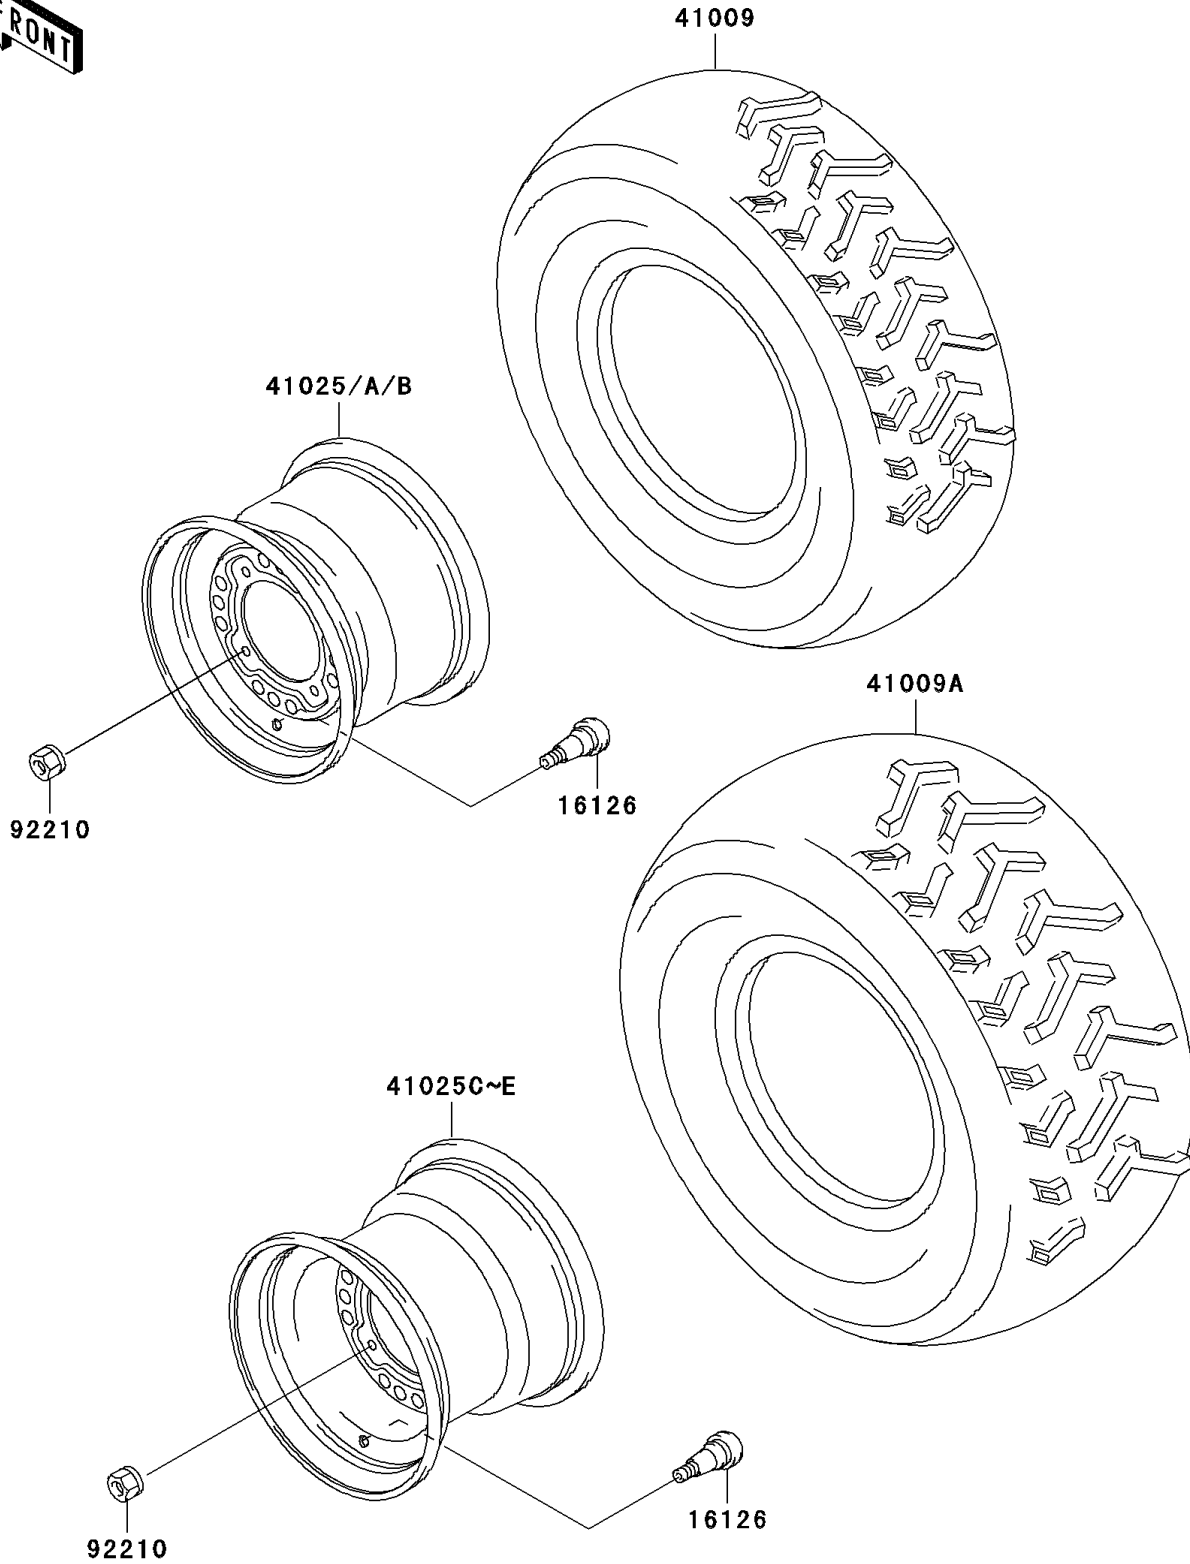

# 1999 Prairie 300 4X4 PARTS DIAGRAM

Wheels/Tires

F2210

# 1999 Prairie 300 4X4 PARTS LIST

## Wheels/Tires

ITEM NAME	PART NUMBER	QUANTITY
VALVE (Ref # 16126)	16126-4001	4
TIRE,FR,AT25X8-12,KT121A(D) (Ref # 41009)	41009-1117	2
TIRE,RR,AT25X11-10,KT125(D) (Ref # 41009A)	41009-1118	2
RIM,FR,12X6.0,P.C.GRAY (Ref # 41025)	41025-1313-CQ	2
RIM,FR,12X6.0,SILVER (Ref # 41025B)	41025-1313-5A	2
RIM,RR,10X8.5,P.C.GRAY (Ref # 41025C)	41025-1314-CQ	2
RIM,RR,10X8.5,SILVER (Ref # 41025E)	41025-1314-5A	2
NUT,LOCK,10MM (Ref # 92210)	92210-1204	16