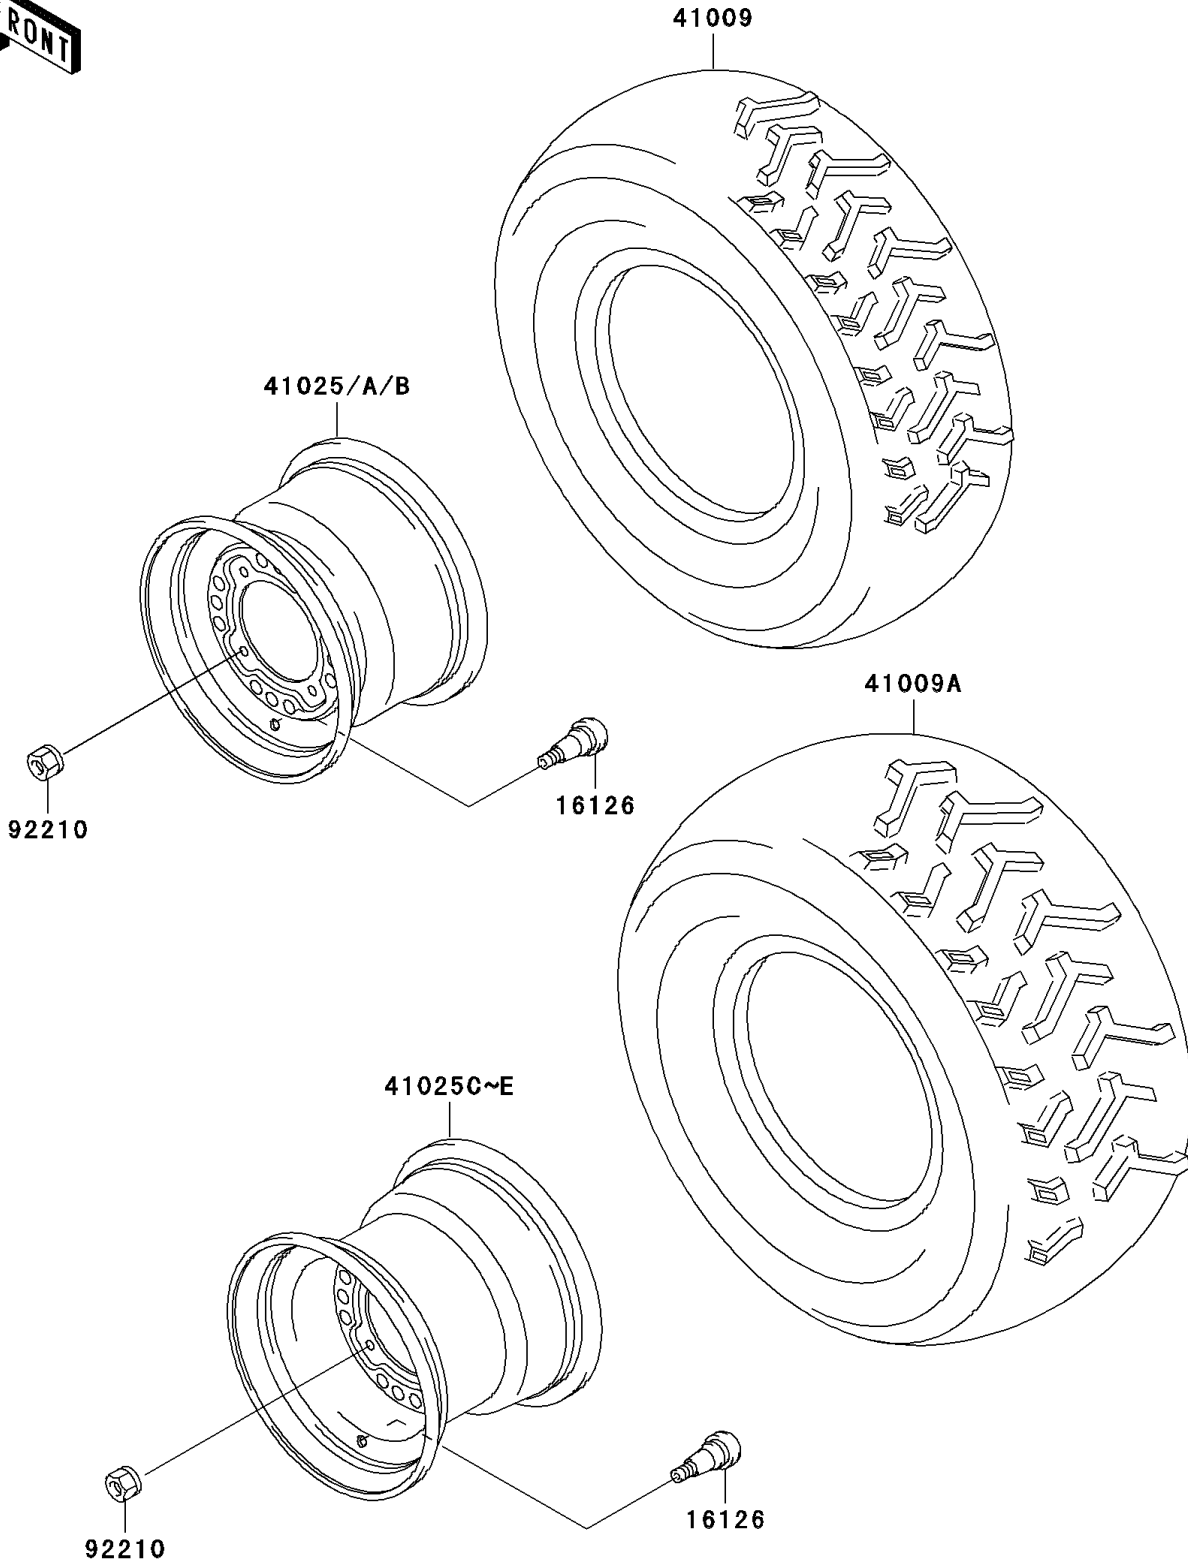

# 2000 Prairie 300 4X4 PARTS DIAGRAM

Wheels/Tires

F2210

## 2000 Prairie 300 4X4 PARTS LIST

### Wheels/Tires

ITEM NAME	PART NUMBER	QUANTITY
VALVE (Ref # 16126)	16126-4001	4
TIRE,FR,AT25X8-12,KT121A(D) (Ref # 41009)	41009-1117	2
TIRE,RR,AT25X11-10,KT125(D) (Ref # 41009A)	41009-1118	2
RIM,FR,12X6.0,P.C.GRAY (Ref # 41025)	41025-1313-CQ	2
RIM,FR,12X6.0,SILVER (Ref # 41025B)	41025-1313-5A	2
RIM,RR,10X8.5,P.C.GRAY (Ref # 41025C)	41025-1314-CQ	2
RIM,RR,10X8.5,SILVER (Ref # 41025E)	41025-1314-5A	2
NUT,LOCK,10MM (Ref # 92210)	92210-1204	16