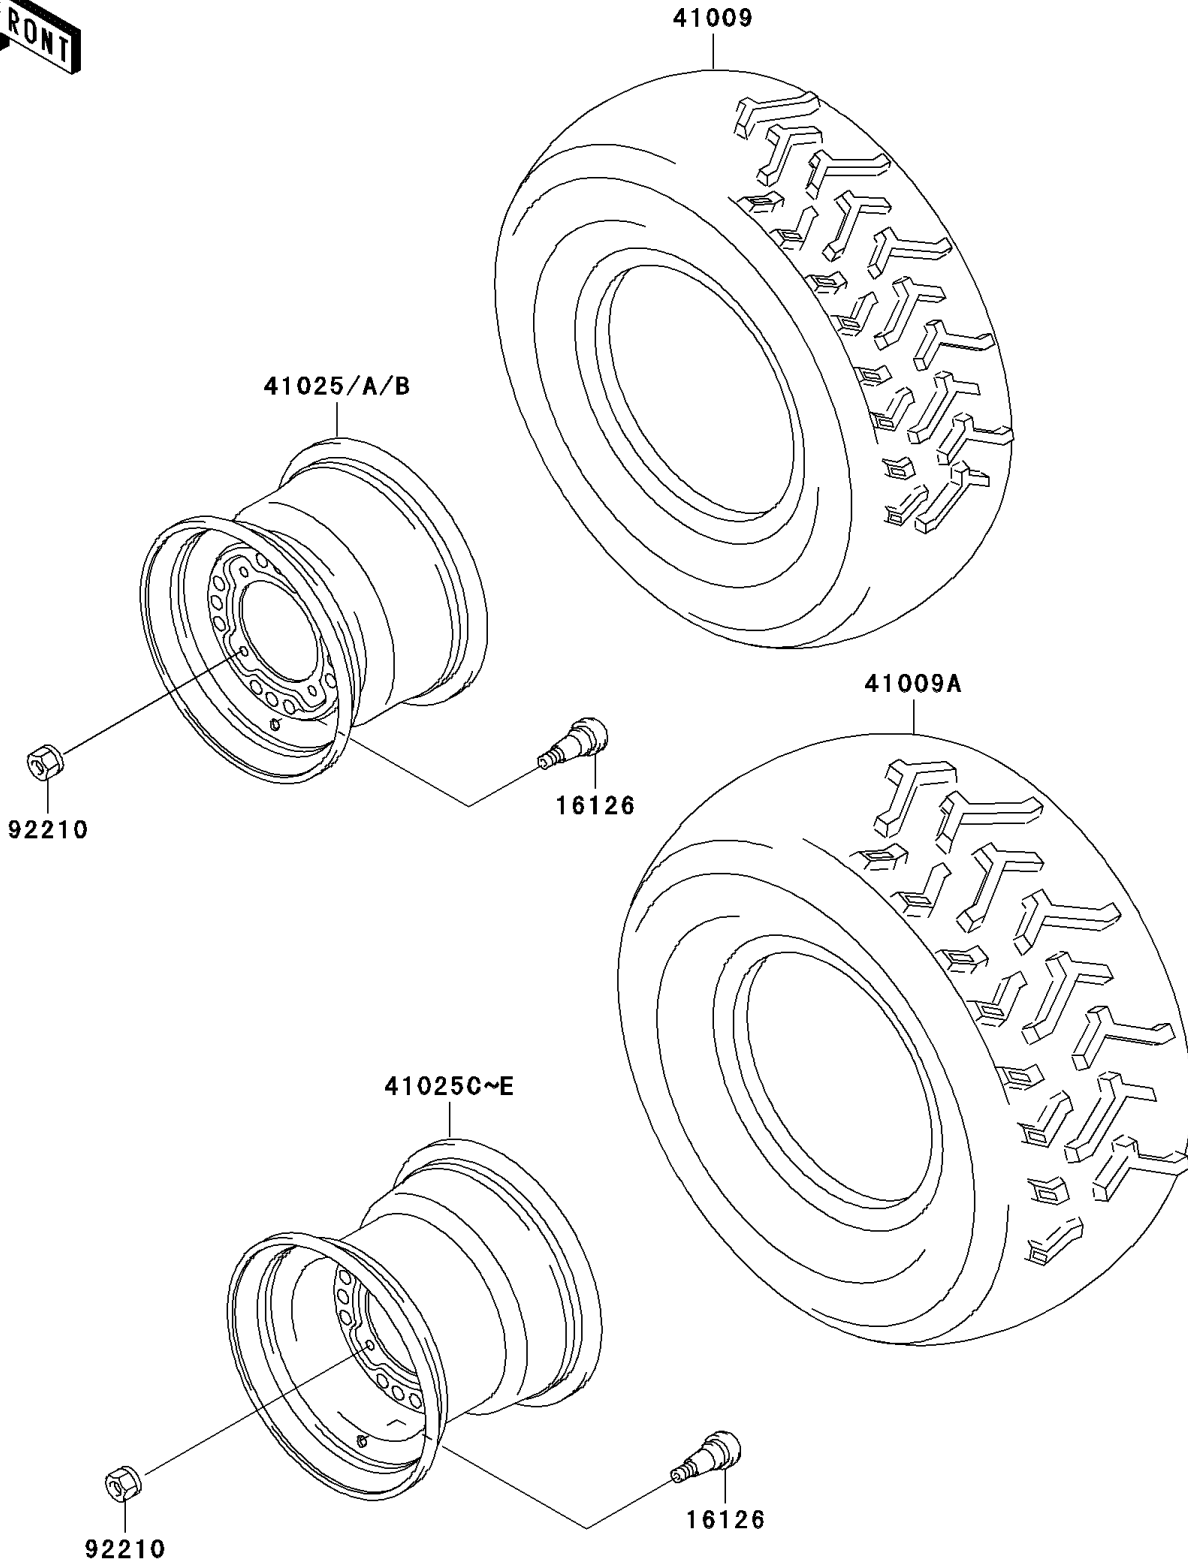

2001 Prairie 300 4X4 PARTS DIAGRAM

Wheels/Tires

F2210

2001 Prairie 300 4X4 PARTS LIST

Wheels/Tires

ITEM NAME	PART NUMBER	QUANTITY
VALVE (Ref # 16126)	16126-4001	4
TIRE,FR,AT25X8-12,KT121A(D) (Ref # 41009)	41009-1117	2
TIRE,RR,AT25X11-10,KT125(D) (Ref # 41009A)	41009-1118	2
RIM,FR,12X6.0,P.C.GRAY (Ref # 41025)	41025-1313-CQ	2
RIM,FR,12X6.0,SILVER (Ref # 41025B)	41025-1313-5A	2
RIM,RR,10X8.5,P.C.GRAY (Ref # 41025C)	41025-1314-CQ	2
RIM,RR,10X8.5,SILVER (Ref # 41025E)	41025-1314-5A	2
NUT,LOCK,10MM (Ref # 92210)	92210-1204	16