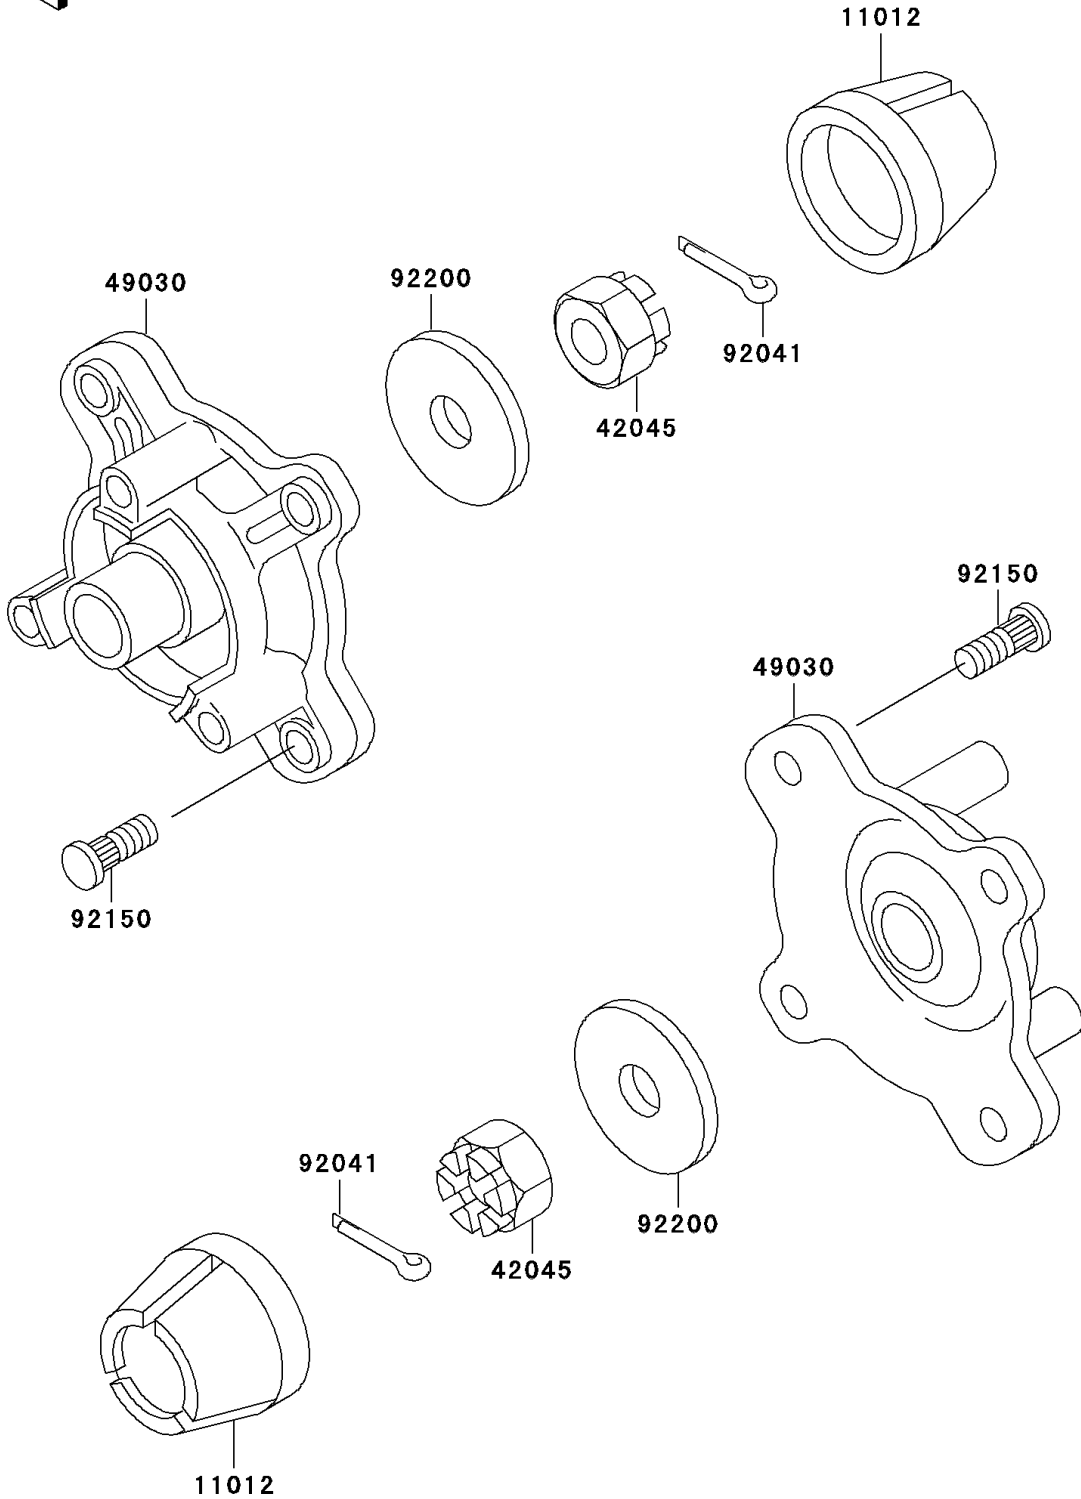

# 2000 Prairie 300 4X4 PARTS DIAGRAM

Front Hub

F2230

## 2000 Prairie 300 4X4 PARTS LIST

### Front Hub

| ITEM NAME                        | PART NUMBER | QUANTITY |
|----------------------------------|-------------|----------|
| CAP,WHEEL (Ref # 11012)          | 11012-1969  | 2        |
| NUT,CASTLE,18MM (Ref # 42045)    | 42045-018   | 2        |
| HUB,FR (Ref # 49030)             | 49030-1116  | 2        |
| COTTER,4.0X35 (Ref # 92041)      | 92041-1053  | 2        |
| BOLT (Ref # 92150)               | 92150-1289  | 8        |
| WASHER,18.5X52X4.5 (Ref # 92200) | 92200-1474  | 2        |