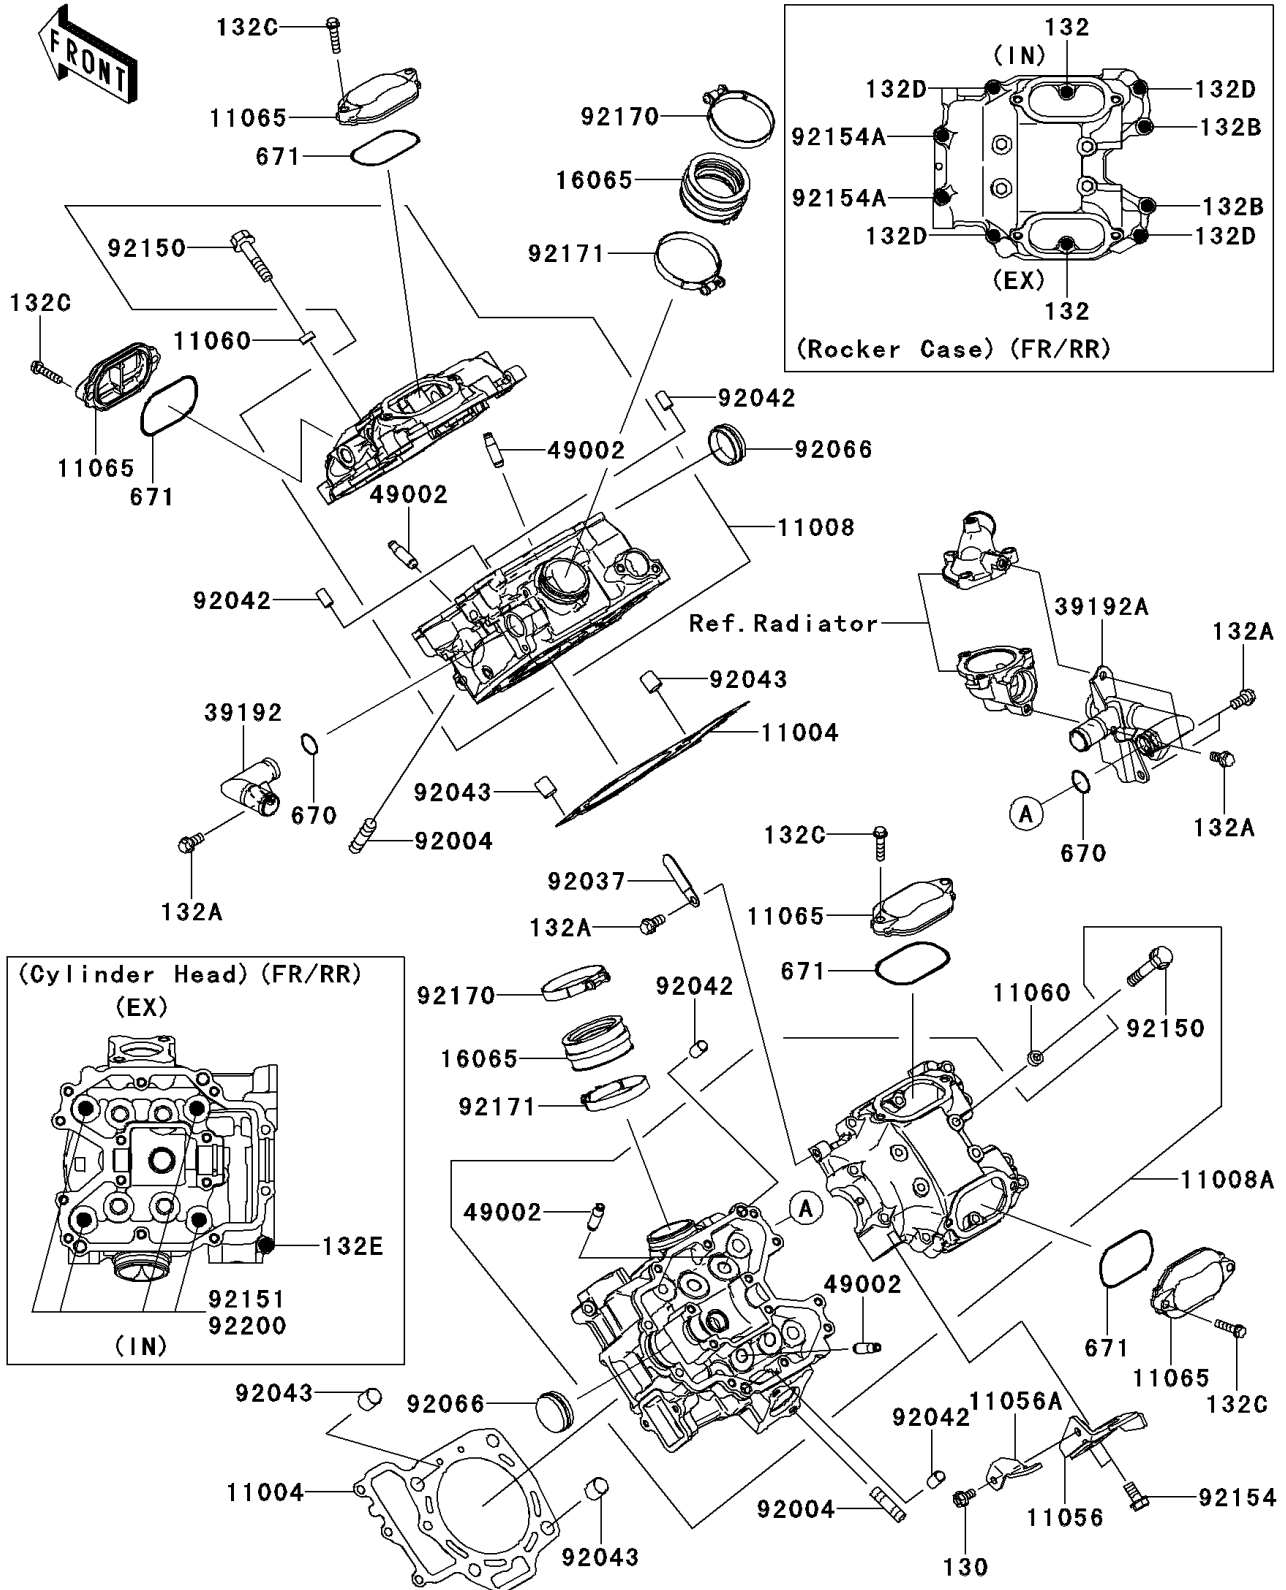

2013 TERYX4™ 750 4x4 (Canadian) PARTS DIAGRAM

Cylinder Head

E1111

2013 TERYX4™ 750 4x4 (Canadian) PARTS LIST

Cylinder Head

ITEM NAME	PART NUMBER	QUANTITY
GASKET-HEAD (Ref # 11004)	11004-0713	2
HEAD-COMP-CYLINDER,FR (Ref # 11008)	11008-0735	1
HEAD-COMP-CYLINDER,RR (Ref # 11008A)	11008-0736	1
BRACKET (Ref # 11056)	11056-1410	1
BRACKET (Ref # 11056A)	11056-1411	1
GASKET,6.2X12X0.3 (Ref # 11060)	11060-1994	8
CAP,ROCKER CASE (Ref # 11065)	11065-0724	4
BOLT-FLANGED,6X12 (Ref # 130)	130BA0612	1
BOLT-FLANGED-SMALL,6X25 (Ref # 132)	132BA0625	4
BOLT-FLANGED-SMALL,6X12 (Ref # 132A)	132BD0612	6
BOLT-FLANGED-SMALL,6X20 (Ref # 132B)	132BD0620	4
BOLT-FLANGED-SMALL,6X25 (Ref # 132C)	132BD0625	8
BOLT-FLANGED-SMALL,6X30 (Ref # 132D)	132BD0630	8
BOLT-FLANGED-SMALL,6X95 (Ref # 132E)	132BD0695	2
HOLDER-CARBURETOR (Ref # 16065)	16065-0118	2
PIPE-WATER,FR (Ref # 39192)	39192-0119	1
PIPE-WATER,RR (Ref # 39192A)	39192-0120	1
GUIDE-VALVE (Ref # 49002)	49002-0706	8
O RING,16MM (Ref # 670)	670B2016	2
O RING,55MM (Ref # 671)	671D2555	4
STUD,8X22 (Ref # 92004)	92004-1217	4
CLAMP (Ref # 92037)	92037-1993	1
PIN,DOWEL,6.3X8X14 (Ref # 92042)	92042-007	4
PIN,10.1X12X14 (Ref # 92043)	92043-4009	4
PLUG (Ref # 92066)	92066-1289	2
BOLT,FLANGED,6X55 (Ref # 92150)	92150-1302	8
BOLT,FLANGED,10X150 (Ref # 92151)	92151-1917	8
BOLT,FLANGED,8X20 (Ref # 92154)	92154-0885	2
BOLT,FLANGED,6X130 (Ref # 92154A)	92154-0993	4

2013 TERYX4™ 750 4x4 (Canadian) PARTS LIST

Cylinder Head

ITEM NAME	PART NUMBER	QUANTITY
CLAMP (Ref # 92170)	92170-1448	2
CLAMP (Ref # 92171)	92171-0722	2
WASHER,11.5X20.5X1.6 (Ref # 92200)	92200-1128	8