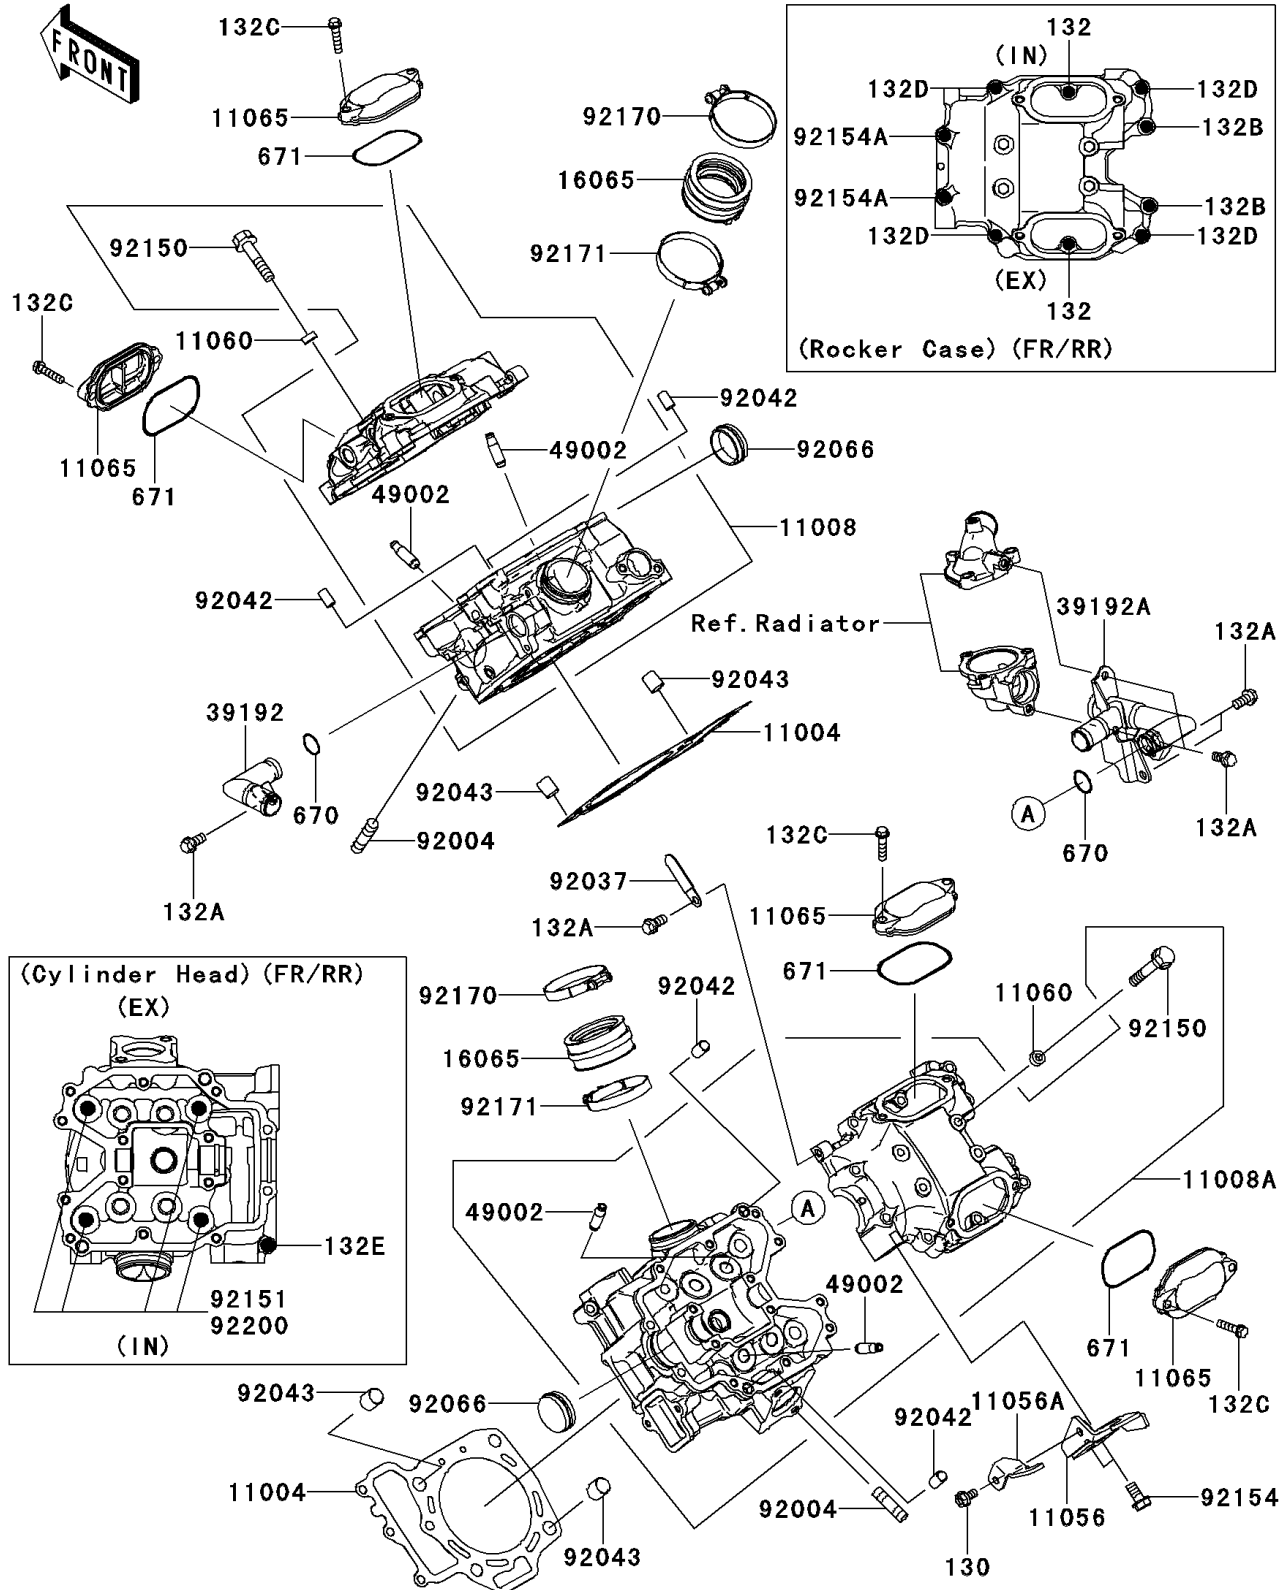

2013 TERYX4™ 750 4x4 (Canadian) PARTS DIAGRAM

Cylinder Head

E1111

2013 TERYX4™ 750 4x4 (Canadian) PARTS LIST

Cylinder Head

ITEM NAME	PART NUMBER	QUANTITY
-----------	-------------	----------