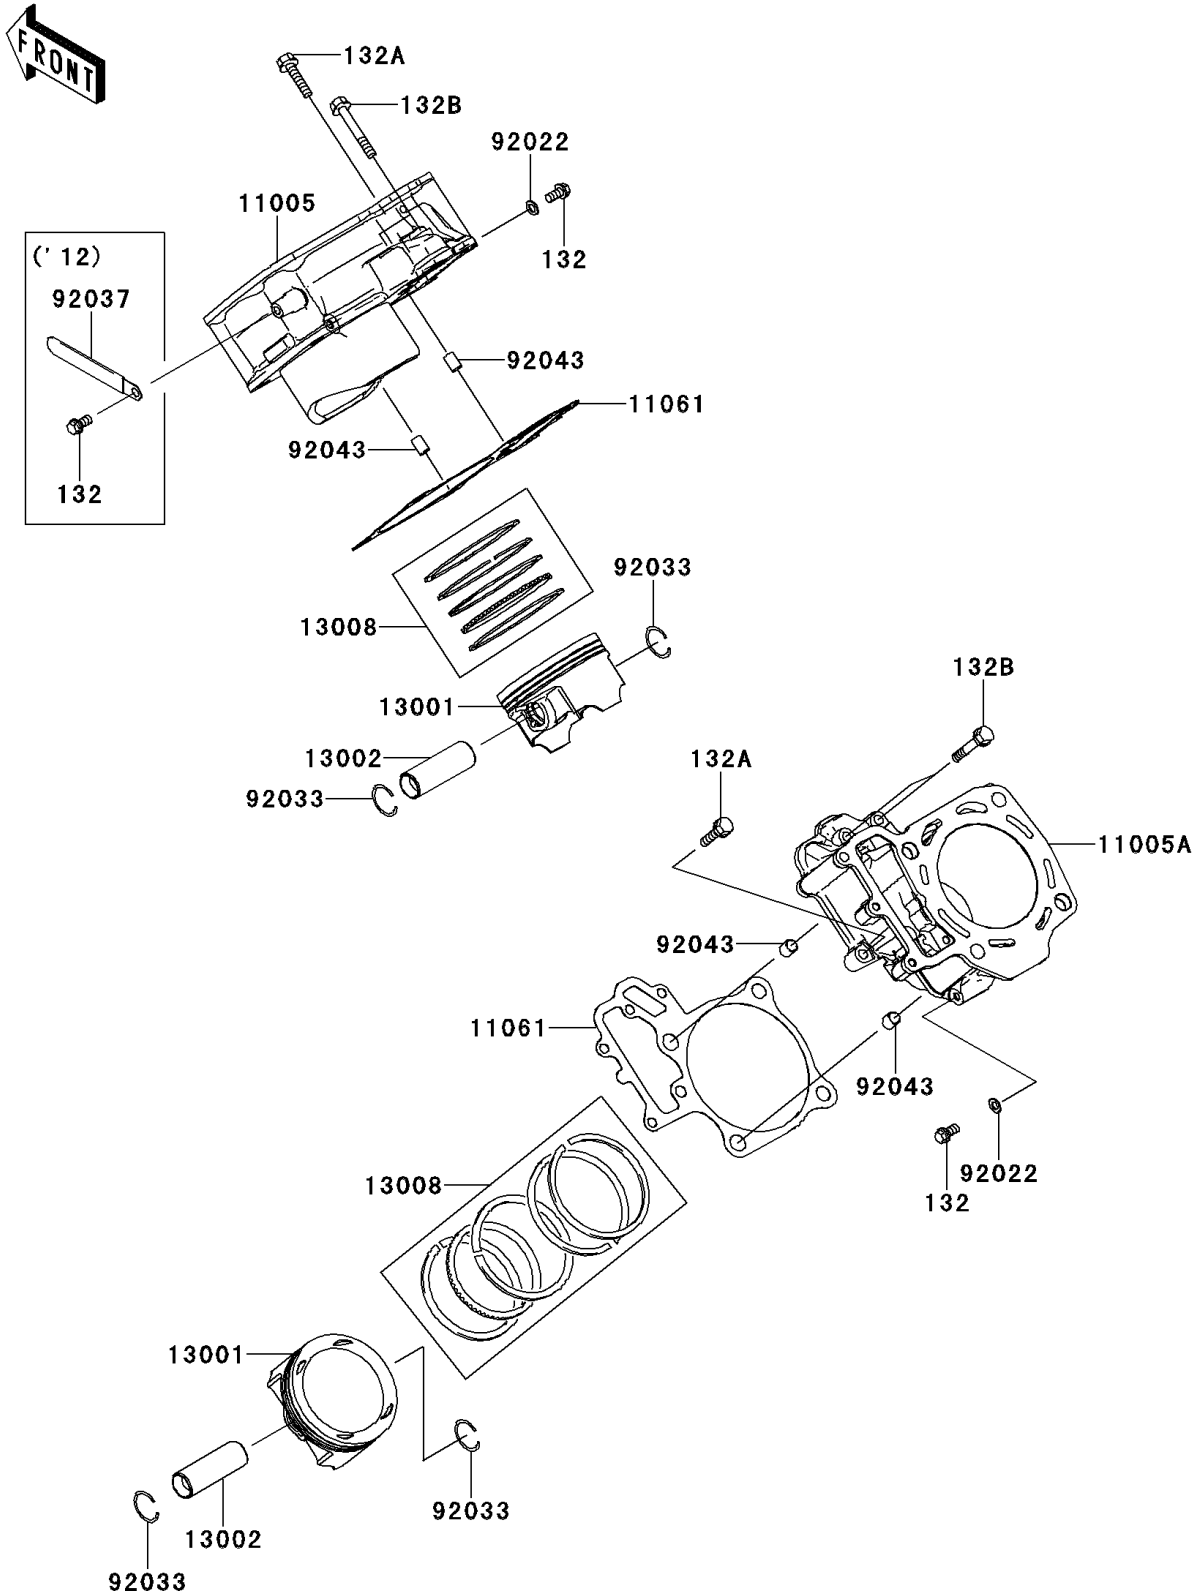

2013 TERYX4™ 750 4x4 (Canadian) PARTS DIAGRAM

Cylinder/Piston(s)

E1120

2013 TERYX4™ 750 4x4 (Canadian) PARTS LIST

Cylinder/Piston(s)

| ITEM NAME | PART NUMBER | QUANTITY |
|--------------------------------------|-------------|----------|
| CYLINDER-ENGINE,FR (Ref # 11005) | 11005-0576 | 1 |
| CYLINDER-ENGINE,RR (Ref # 11005A) | 11005-0577 | 1 |
| GASKET,CYLINDER BASE (Ref # 11061) | 11061-0730 | 2 |
| PISTON-ENGINE (Ref # 13001) | 13001-0718 | 2 |
| PIN-PISTON (Ref # 13002) | 13002-0711 | 2 |
| RING-SET-PISTON (Ref # 13008) | 13008-0042 | 2 |
| BOLT-FLANGED-SMALL,6X12 (Ref # 132) | 132BD0612 | 2 |
| BOLT-FLANGED-SMALL,6X30 (Ref # 132A) | 132BD0630 | 2 |
| BOLT-FLANGED-SMALL,6X40 (Ref # 132B) | 132BD0640 | 4 |
| WASHER,6.2X11X1 (Ref # 92022) | 92022-304 | 2 |
| RING-SNAP (Ref # 92033) | 92033-1207 | 4 |
| PIN,10.1X12X14 (Ref # 92043) | 92043-4009 | 4 |