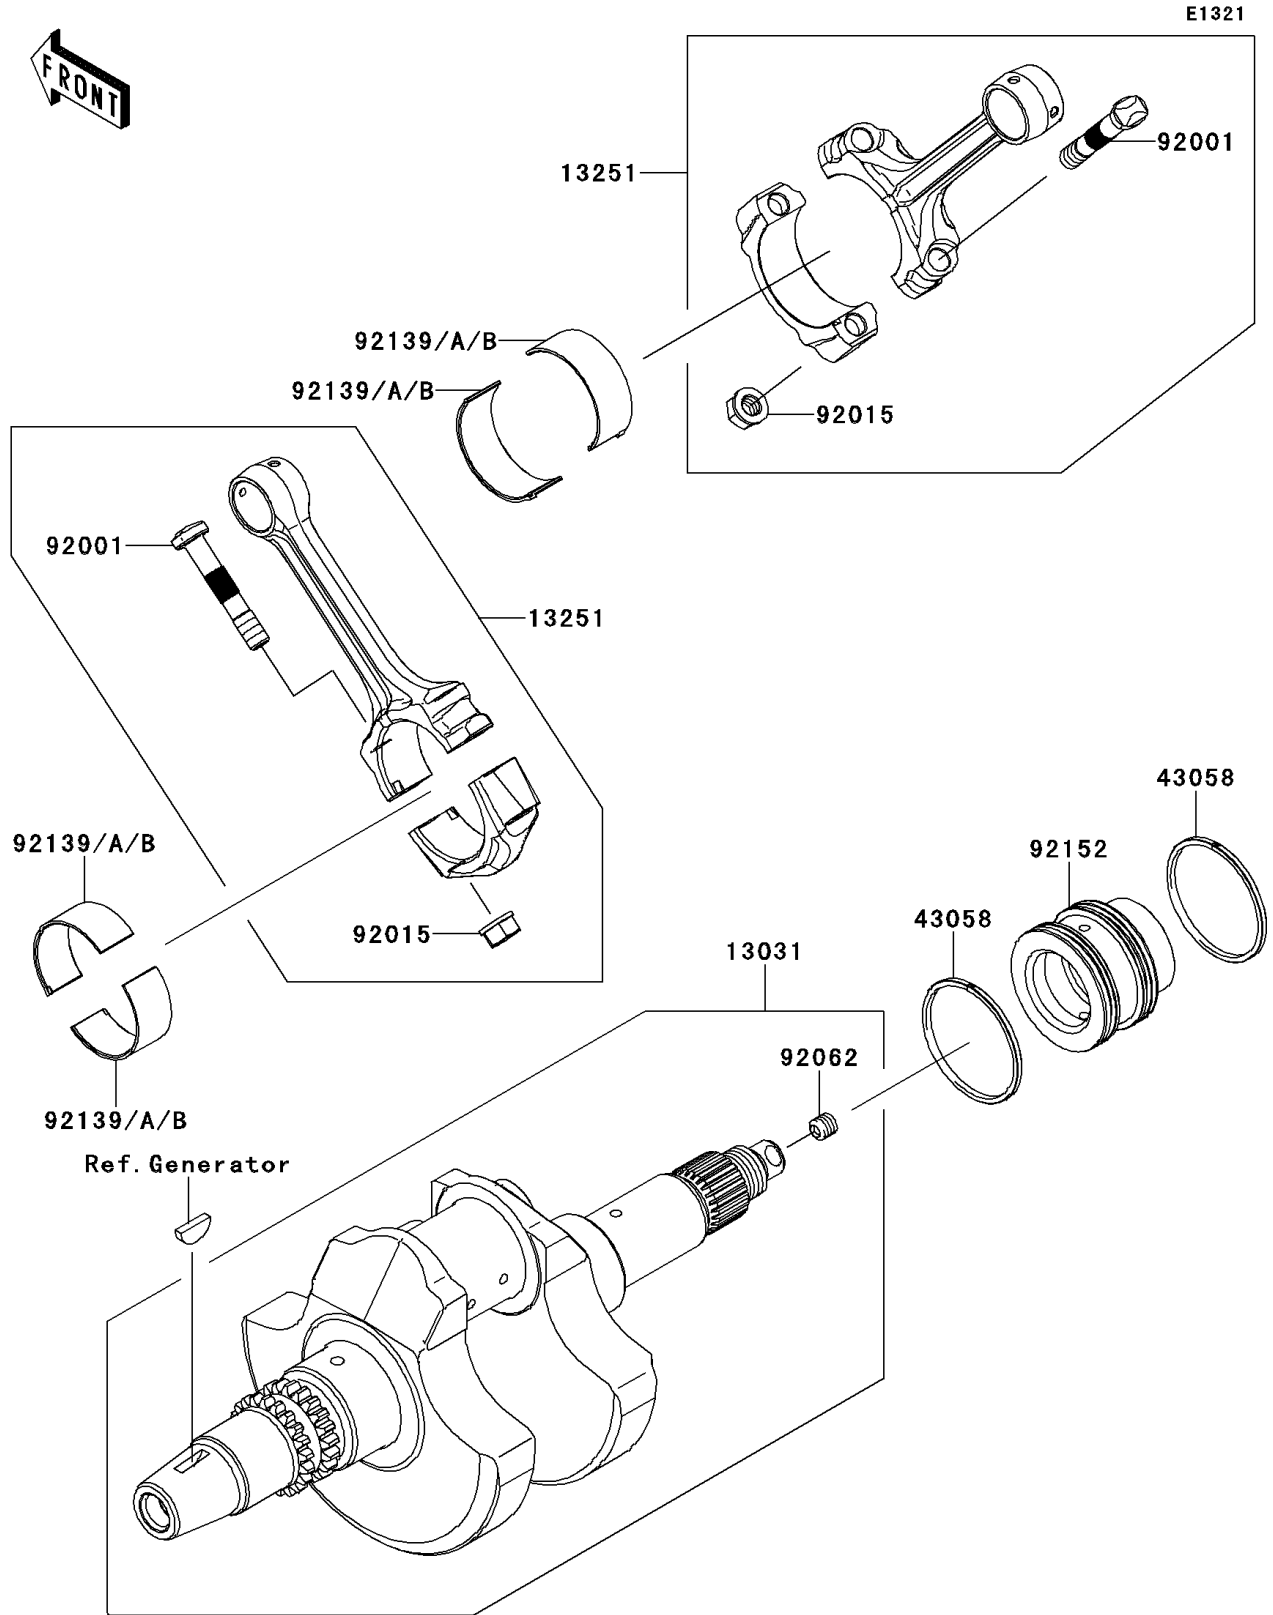

2013 TERYX4™ 750 4x4 (Canadian) PARTS DIAGRAM

Crankshaft

2013 TERYX4™ 750 4x4 (Canadian) PARTS LIST

Crankshaft

ITEM NAME	PART NUMBER	QUANTITY
CRANKSHAFT-COMP (Ref # 13031)	13031-0709	1
ROD-ASSY-CONNECTING (Ref # 13251)	13251-0709	2
RING (Ref # 43058)	43058-0702	2
BOLT,CONNECTING ROD (Ref # 92001)	92001-1980	4
NUT,FLANGED,8MM (Ref # 92015)	92015-1311	4
NOZZLE,8X8,SILVER (Ref # 92062)	92062-1082	1
BUSHING,CONNECTING ROD,GREEN (Ref # 92139)	92139-0764	AR
BUSHING,CONNECTING ROD,YELLOW (Ref # 92139A)	92139-0765	4
BUSHING,CONNECTING ROD,BROWN (Ref # 92139B)	92139-0766	AR
COLLAR,CRANK-CLUTCH (Ref # 92152)	92152-0956	1