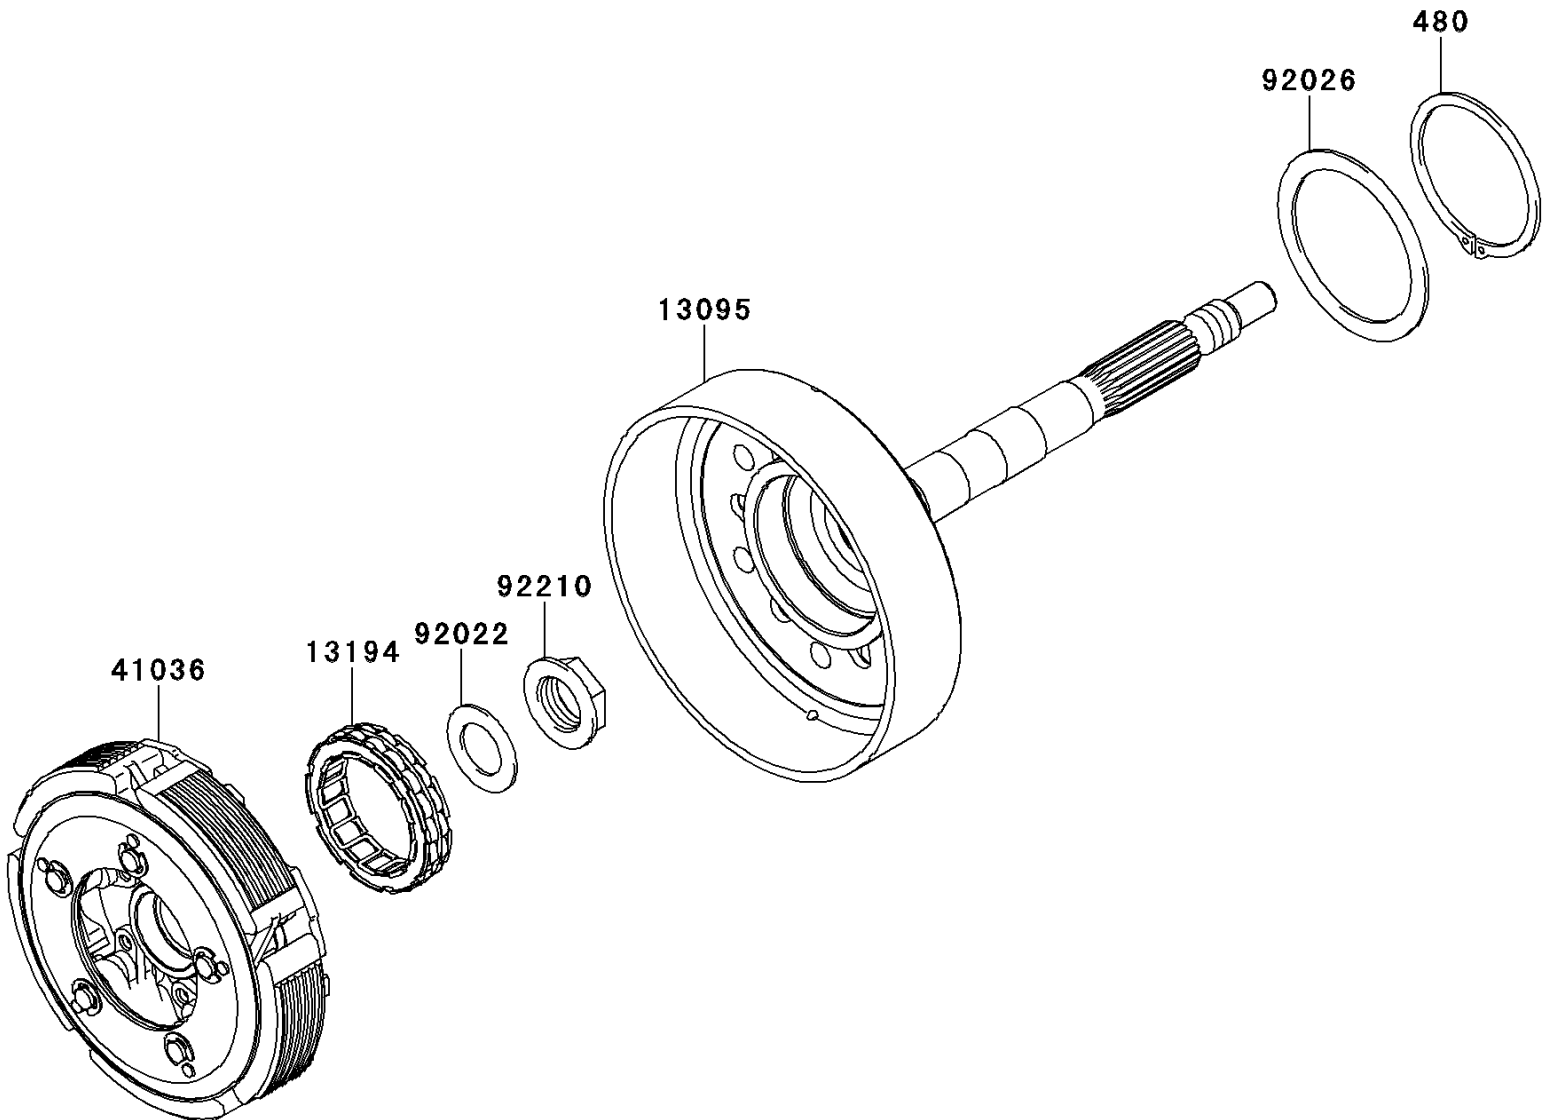

2013 TERYX4™ 750 4x4 (Canadian) PARTS DIAGRAM

Clutch

E1350

2013 TERYX4™ 750 4x4 (Canadian) PARTS LIST

Clutch

ITEM NAME	PART NUMBER	QUANTITY
HOUSING-COMP-CLUTCH (Ref # 13095)	13095-0554	1
CLUTCH-ONEWAY (Ref # 13194)	13194-0555	1
HUB-ASSY (Ref # 41036)	41036-0553	1
CIRCLIP-TYPE-C,60MM (Ref # 480)	480J6000	1
WASHER,20.5X34X1.4 (Ref # 92022)	92022-168	1
SPACER (Ref # 92026)	92026-0710	1
NUT,20MM (Ref # 92210)	92210-0711	1