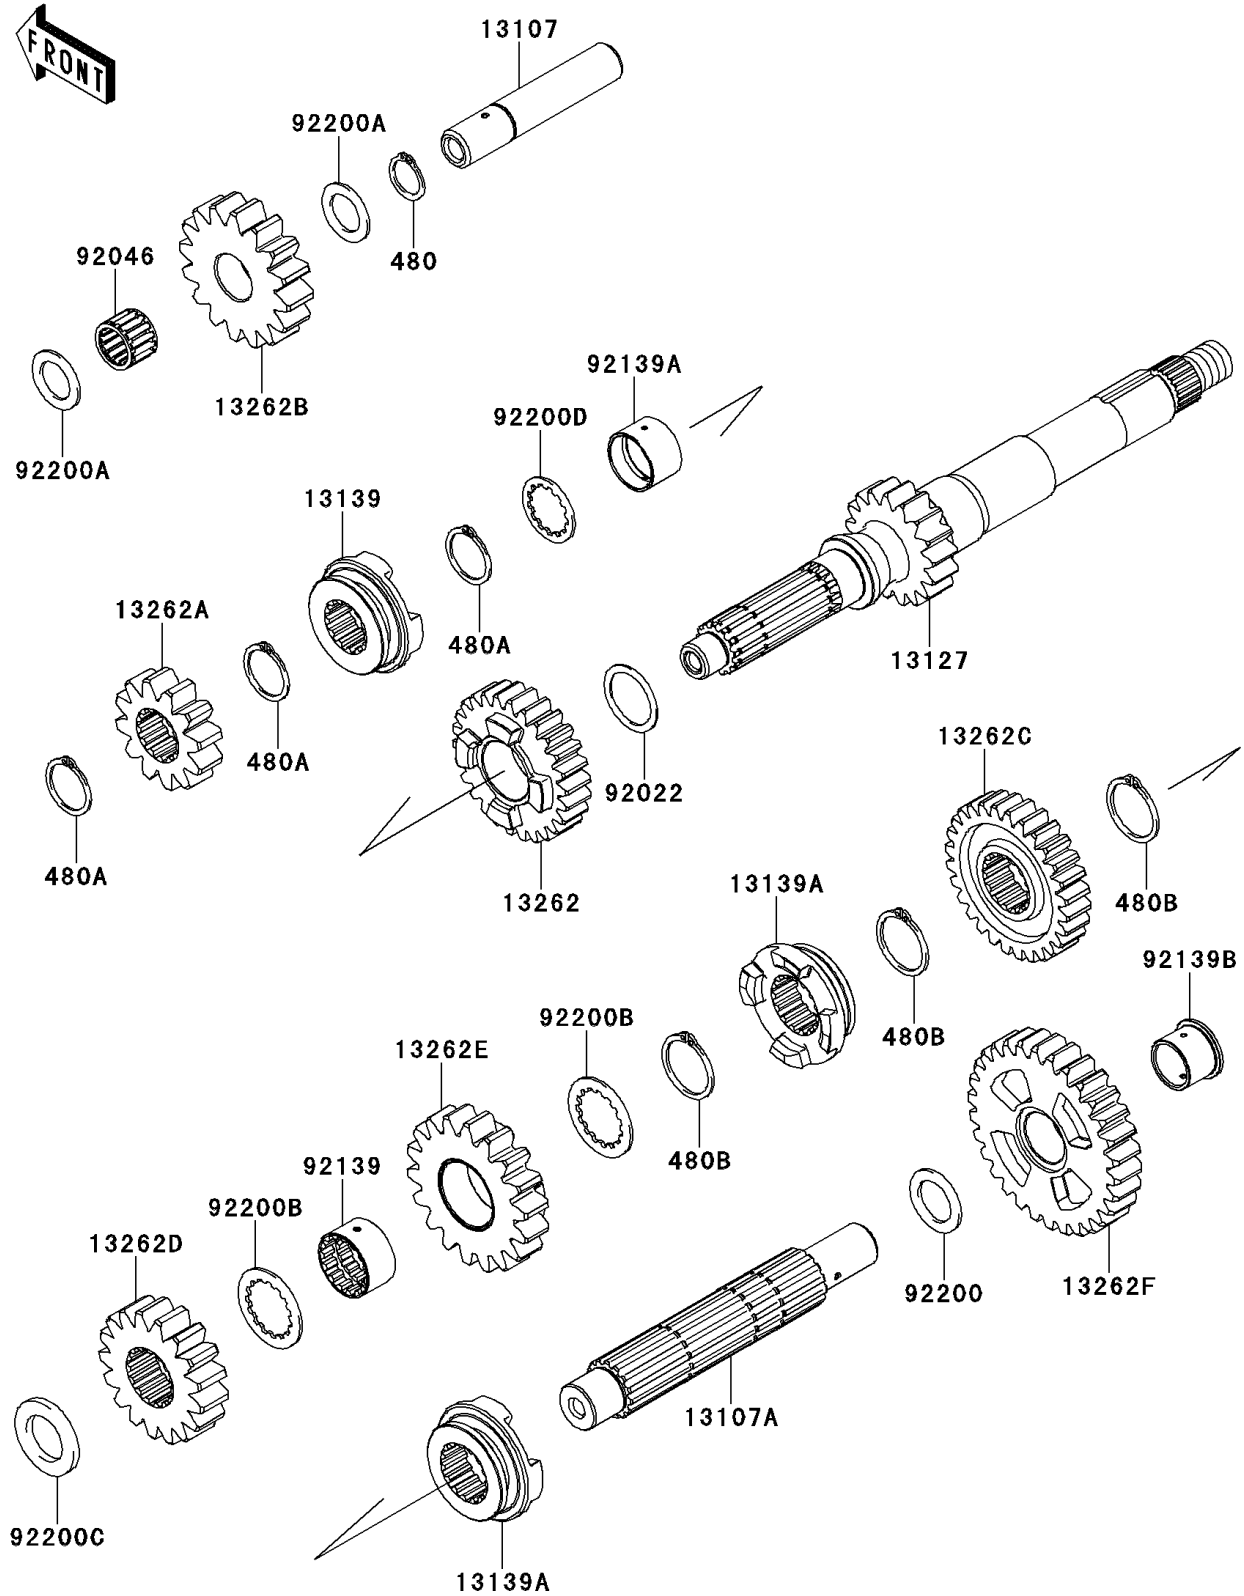

# 2013 TERYX4™ 750 4x4 (Canadian) PARTS DIAGRAM

Transmission

E1361

## 2013 TERYX4™ 750 4x4 (Canadian) PARTS LIST

### Transmission

ITEM NAME	PART NUMBER	QUANTITY
SHAFT,REVERSE (Ref # 13107)	13107-0715	1
SHAFT,COUNTER (Ref # 13107A)	13107-0716	1
SHAFT-TRANSMISSION INPUT,17T (Ref # 13127)	13127-0633	1
SHIFTER,INPUT HI (Ref # 13139)	13139-0624	1
SHIFTER,OUTPUT (Ref # 13139A)	13139-0625	2
GEAR,INPUT HI,26T (Ref # 13262)	13262-0860	1
GEAR,INPUT REVERSE,12T (Ref # 13262A)	13262-0861	1
GEAR,REVERSE IDLE,16T (Ref # 13262B)	13262-0862	1
GEAR,OUTPUT HI,28T (Ref # 13262C)	13262-0863	1
GEAR,OUTPUT,17T (Ref # 13262D)	13262-0864	1
GEAR,OUTPUT REVERSE,18T (Ref # 13262E)	13262-0865	1
GEAR,OUTPUT REVERSE,31T (Ref # 13262F)	13262-0867	1
CIRCLIP-TYPE-C,18MM (Ref # 480)	480J1800	1
CIRCLIP-TYPE-C,24MM (Ref # 480A)	480J2400	3
CIRCLIP-TYPE-C,28MM (Ref # 480B)	480J2800	3
WASHER,25.3X32X1 (Ref # 92022)	92022-1800	1
BEARING-NEEDLE,182216E03 C3 (Ref # 92046)	92046-0605	1
BUSHING,25X28.3X16.7 (Ref # 92139)	92139-0107	1
BUSHING,25X28X17.8 (Ref # 92139A)	92139-0280	1
BUSHING,20X24X18.7 (Ref # 92139B)	92139-0707	1
WASHER,20.2X30X1.8 (Ref # 92200)	92200-0221	1
WASHER,18.2X28X1.5 (Ref # 92200A)	92200-0716	2
WASHER,28.5X38X1.5 (Ref # 92200B)	92200-0717	2
WASHER,22.2X36X3.6 (Ref # 92200C)	92200-0718	1
WASHER,25.2X31.0X1.5 (Ref # 92200D)	92200-1239	1