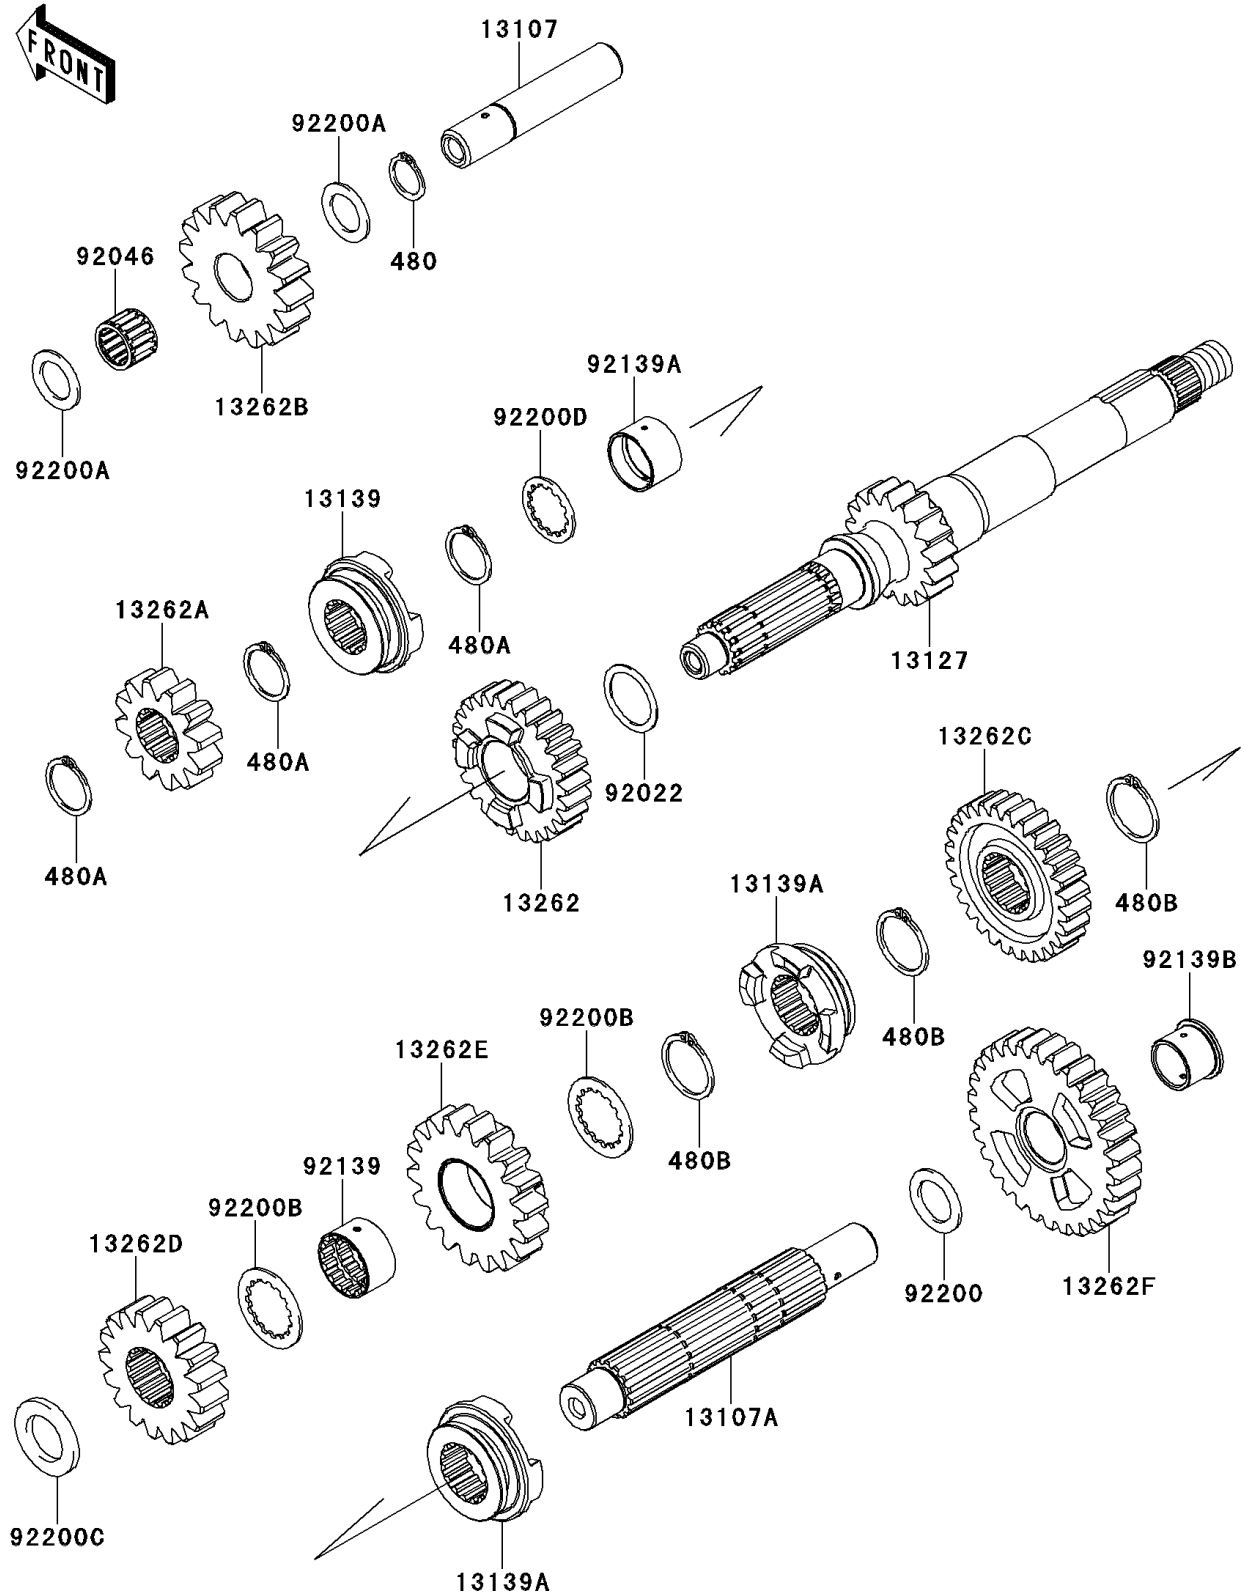

2013 TERYX4™ 750 4x4 (Canadian) PARTS DIAGRAM

Transmission

E1361

2013 TERYX4™ 750 4x4 (Canadian) PARTS LIST

Transmission

ITEM NAME	PART NUMBER	QUANTITY
SHAFT,REVERSE (Ref # 13107)	13107-0715	1
SHAFT,COUNTER (Ref # 13107A)	13107-0716	1
SHAFT-TRANSMISSION INPUT,17T (Ref # 13127)	13127-0633	1
SHIFTER,INPUT HI (Ref # 13139)	13139-0624	1
SHIFTER,OUTPUT (Ref # 13139A)	13139-0625	2
GEAR,INPUT HI,26T (Ref # 13262)	13262-0860	1
GEAR,INPUT REVERSE,12T (Ref # 13262A)	13262-0861	1
GEAR,REVERSE IDLE,16T (Ref # 13262B)	13262-0862	1
GEAR,OUTPUT HI,28T (Ref # 13262C)	13262-0863	1
GEAR,OUTPUT,17T (Ref # 13262D)	13262-0864	1
GEAR,OUTPUT REVERSE,18T (Ref # 13262E)	13262-0865	1
GEAR,OUTPUT REVERSE,31T (Ref # 13262F)	13262-0867	1
CIRCLIP-TYPE-C,18MM (Ref # 480)	480J1800	1
CIRCLIP-TYPE-C,24MM (Ref # 480A)	480J2400	3
CIRCLIP-TYPE-C,28MM (Ref # 480B)	480J2800	3
WASHER,25.3X32X1 (Ref # 92022)	92022-1800	1
BEARING-NEEDLE,182216E03 C3 (Ref # 92046)	92046-0605	1
BUSHING,25X28.3X16.7 (Ref # 92139)	92139-0107	1
BUSHING,25X28X17.8 (Ref # 92139A)	92139-0280	1
BUSHING,20X24X18.7 (Ref # 92139B)	92139-0707	1
WASHER,20.2X30X1.8 (Ref # 92200)	92200-0221	1
WASHER,18.2X28X1.5 (Ref # 92200A)	92200-0716	2
WASHER,28.5X38X1.5 (Ref # 92200B)	92200-0717	2
WASHER,22.2X36X3.6 (Ref # 92200C)	92200-0718	1
WASHER,25.2X31.0X1.5 (Ref # 92200D)	92200-1239	1