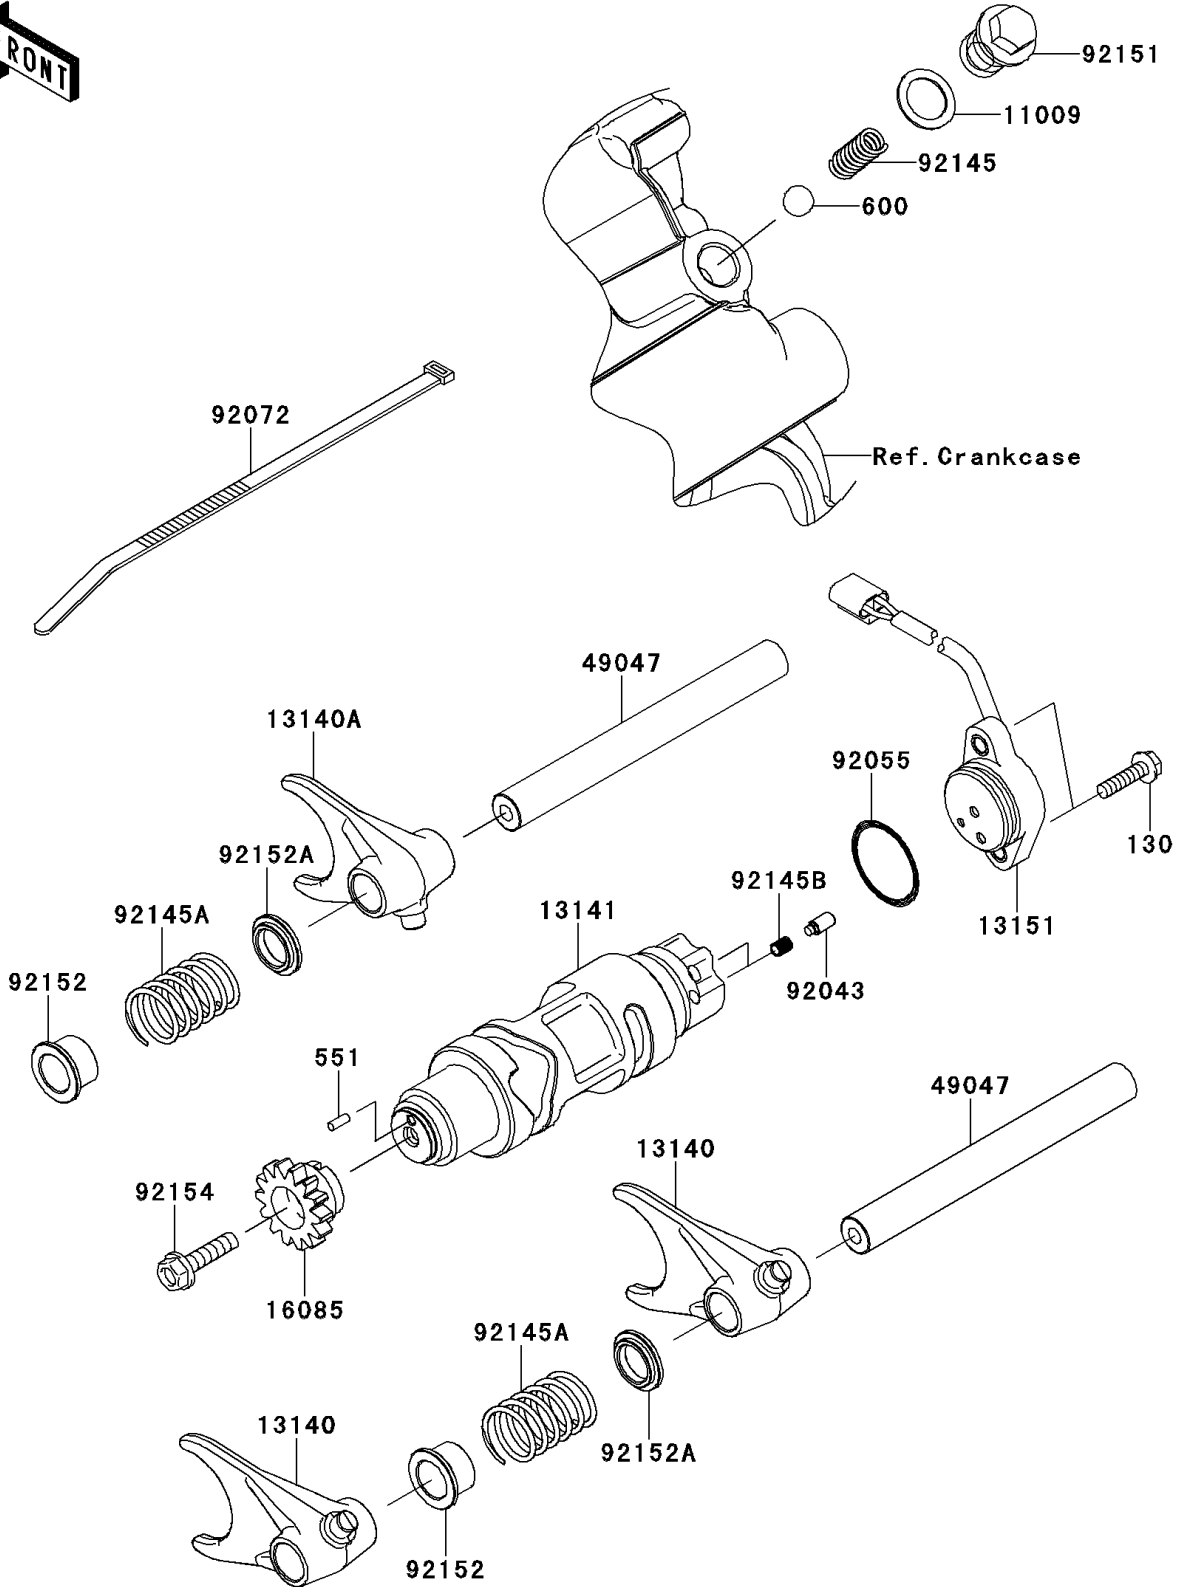

2013 TERYX4™ 750 4x4 (Canadian) PARTS DIAGRAM

Gear Change Drum/Shift Fork(s)

E1362

2013 TERYX4™ 750 4x4 (Canadian) PARTS LIST

Gear Change Drum/Shift Fork(s)

ITEM NAME	PART NUMBER	QUANTITY
GASKET,15.5X22X1 (Ref # 11009)	11009-1008	1
BOLT-FLANGED,5X20 (Ref # 130)	130BD0520	2
FORK-SHIFT,COUNTER (Ref # 13140)	13140-0622	2
FORK-SHIFT,INPUT (Ref # 13140A)	13140-0623	1
DRUM-CHANGE (Ref # 13141)	13141-0563	1
SWITCH-COMP,GEAR POSITION (Ref # 13151)	13151-0552	1
GEAR,14T (Ref # 16085)	16085-0589	1
ROD-SHIFT (Ref # 49047)	49047-0619	2
PIN-DOWEL,3X8 (Ref # 551)	551A0308	1
BALL-STEEL,13/32 (Ref # 600)	600A1300	1
PIN (Ref # 92043)	92043-1654	2
RING-O,27.7X2.4 (Ref # 92055)	92055-091	1
BAND,L=292.1 (Ref # 92072)	92072-3509	1
SPRING (Ref # 92145)	92145-0828	1
SPRING (Ref # 92145A)	92145-0898	2
SPRING (Ref # 92145B)	92145-1414	2
BOLT (Ref # 92151)	92151-1451	1
COLLAR,14X18X12.5 (Ref # 92152)	92152-1595	2
COLLAR,14X18X4 (Ref # 92152A)	92152-1596	2
BOLT,FLANGED,6X25 (Ref # 92154)	92154-0707	1