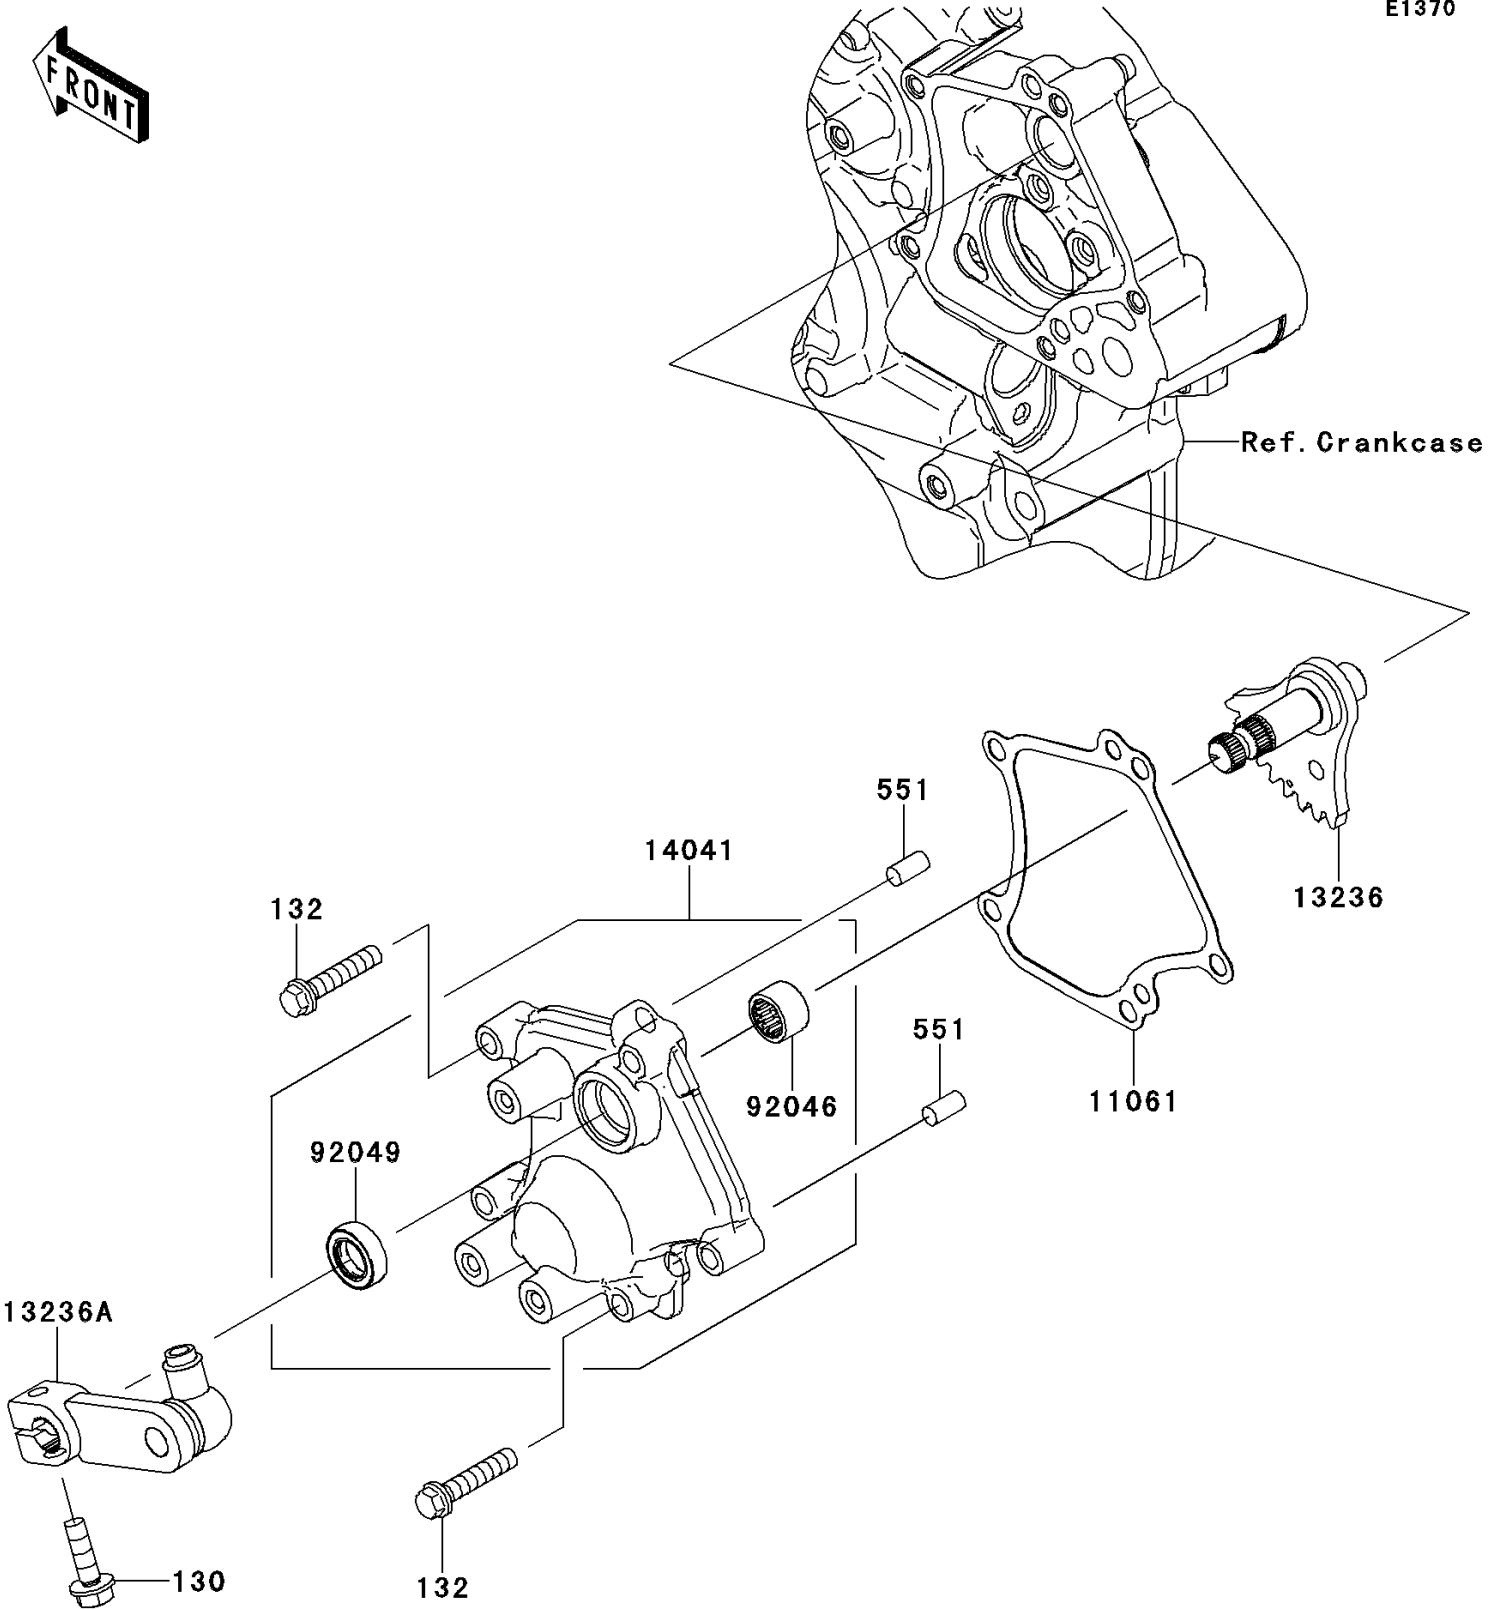

2013 TERYX4™ 750 4x4 (Canadian) PARTS DIAGRAM

Gear Change Mechanism

E1370

2013 TERYX4™ 750 4x4 (Canadian) PARTS LIST

Gear Change Mechanism

ITEM NAME	PART NUMBER	QUANTITY
GASKET,DRUM COVER (Ref # 11061)	11061-0725	1
BOLT-FLANGED,6X20 (Ref # 130)	130CD0620	1
BOLT-FLANGED-SMALL,6X30 (Ref # 132)	132BD0630	5
LEVER-COMP,CHANGE (Ref # 13236)	13236-0707	1
LEVER-COMP,CHANGE LEVER (Ref # 13236A)	13236-0708	1
COVER-COMP,CHANGE (Ref # 14041)	14041-0555	1
PIN-DOWEL,6X12 (Ref # 551)	551A0612	2
BEARING-NEEDLE,HK1210FM (Ref # 92046)	92046-0034	1
SEAL-OIL,CLUTCH RELEASE (Ref # 92049)	92049-1475	1