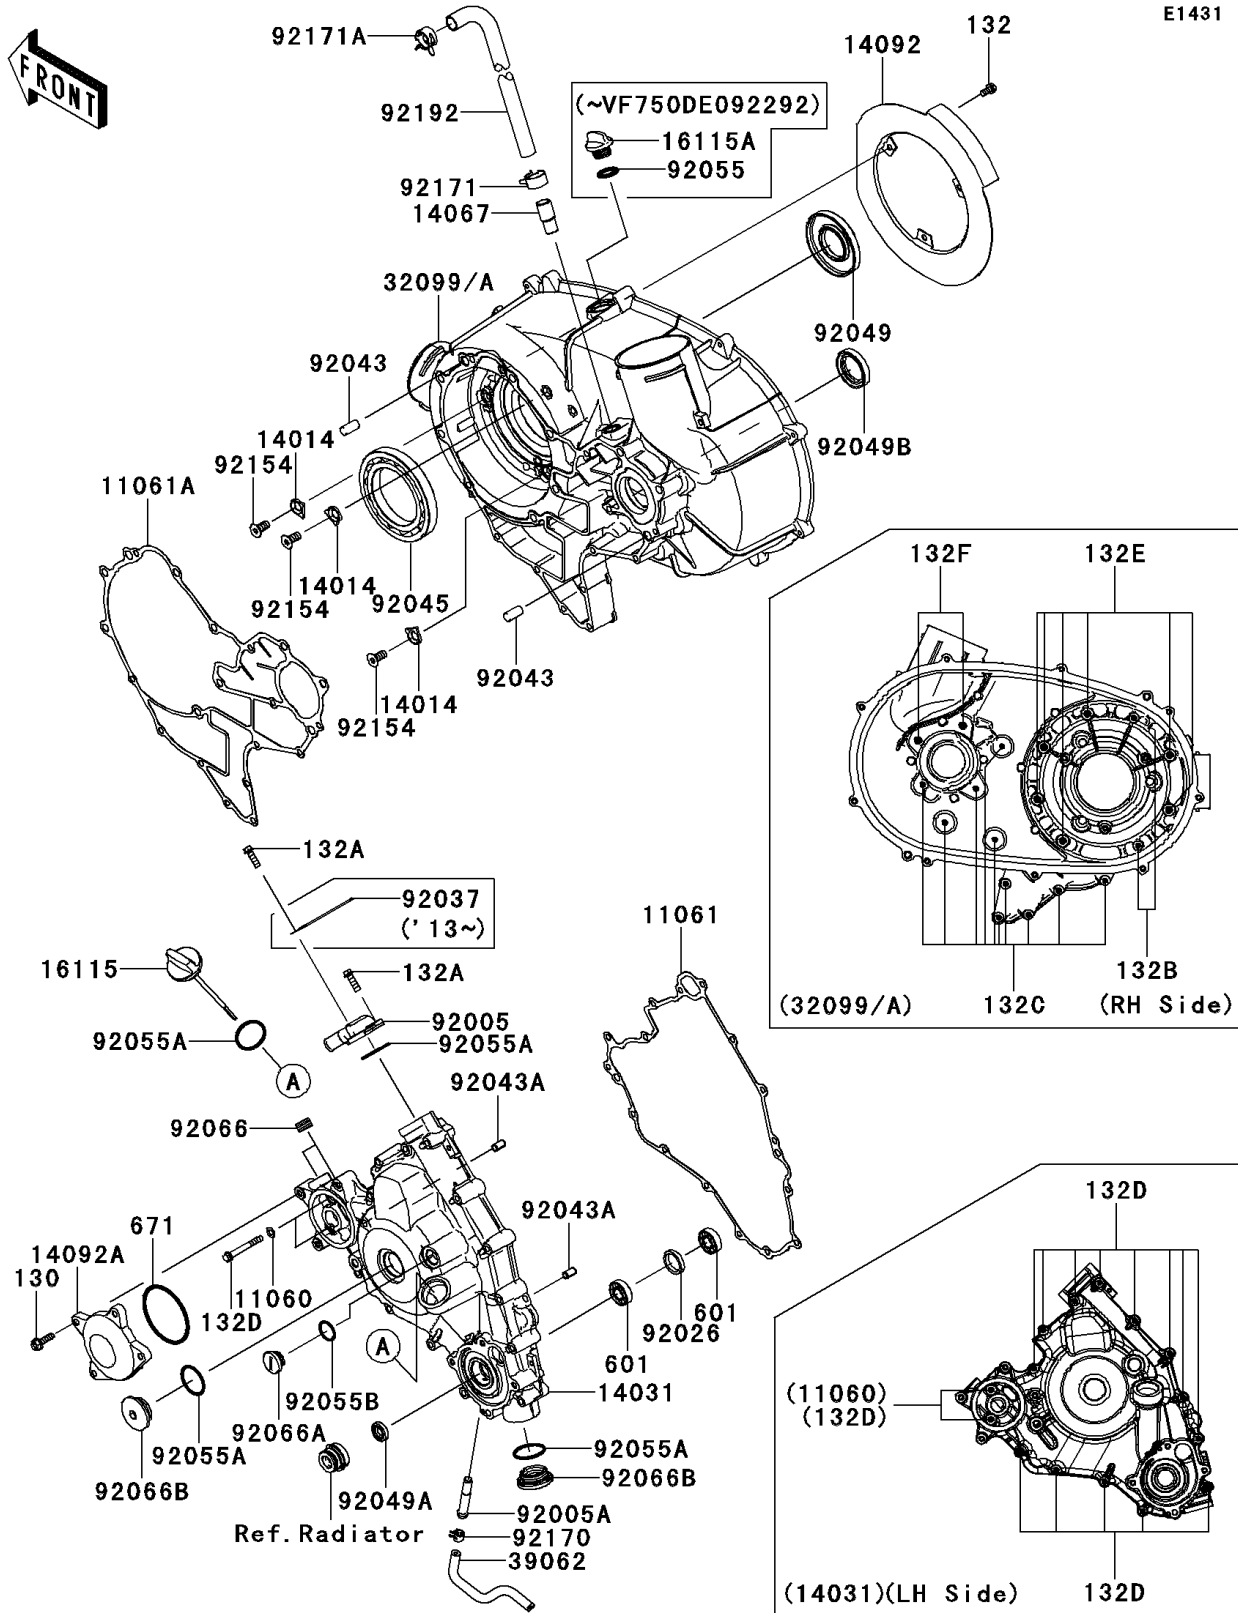

# 2013 TERYX4™ 750 4x4 (Canadian) PARTS DIAGRAM

Engine Cover(s)

E1431

### Engine Cover(s)

ITEM NAME	PART NUMBER	QUANTITY
GASKET,6.2X12X0.3 (Ref # 11060)	11060-1994	2
GASKET,GENERATOR COVER (Ref # 11061)	11061-0728	1
GASKET,CVT CASE (Ref # 11061A)	11061-0729	1
BOLT-FLANGED,6X22 (Ref # 130)	130CD0622	4
BOLT-FLANGED-SMALL,6X12 (Ref # 132)	132BD0612	3
PLATE-POSITION (Ref # 14014)	14014-0556	3
COVER-GENERATOR (Ref # 14031)	14031-0552	1
FITTING,BREATHER (Ref # 14067)	14067-006	1
COVER (Ref # 14092)	14092-0708	1
COVER,OIL COOLER (Ref # 14092A)	14092-0877	1
CAP-OIL FILLER (Ref # 16115)	16115-0705	1
CASE,CVT (Ref # 32099A)	32099-0726	1
HOSE-COOLING,DRAIN (Ref # 39062)	39062-0598	1
FITTING (Ref # 92005)	92005-0712	1
FITTING (Ref # 92005A)	92005-1264	1
SPACER,22X28X5 (Ref # 92026)	92026-0711	1
CLAMP (Ref # 92037)	92037-1993	1
PIN,10X20 (Ref # 92043)	92043-0142	2
PIN,6.2X8X14 (Ref # 92043A)	92043-1263	2
BEARING-BALL,16014CS45 (Ref # 92045)	92045-0709	1
SEAL-OIL,35X77X9 (Ref # 92049)	92049-0713	1
SEAL-OIL,SC 12X22X5 (Ref # 92049A)	92049-1228	1
SEAL-OIL,HTC 30X45X8 (Ref # 92049B)	92049-1575	1
RING-O,31.2X2.4 (Ref # 92055A)	92055-0724	4
RING-O,20X2 (Ref # 92055B)	92055-1146	1
PLUG,PT3/8X10 (Ref # 92066)	92066-0003	2
PLUG,COVER (Ref # 92066A)	92066-0011	1
PLUG (Ref # 92066B)	92066-0712	2
BOLT,FLAT,8X13.6 (Ref # 92154)	92154-0978	3

## 2013 TERYX4™ 750 4x4 (Canadian) PARTS LIST

### Engine Cover(s)

ITEM NAME	PART NUMBER	QUANTITY
CLAMP (Ref # 92170)	92170-1493	1
CLAMP (Ref # 92171)	92171-0329	1
CLAMP (Ref # 92171A)	92171-1277	1
TUBE,BREATHER (Ref # 92192)	92192-0945	1
BOLT-FLANGED-SMALL,6X20 (Ref # 132A)	132BD0620	2
BOLT-FLANGED-SMALL,6X30 (Ref # 132B)	132BD0630	2
BOLT-FLANGED-SMALL,6X45 (Ref # 132C)	132BD0645	10
BOLT-FLANGED-SMALL,6X50 (Ref # 132D)	132BD0650	15
BOLT-FLANGED-SMALL,8X35 (Ref # 132E)	132BD0835	6
BOLT-FLANGED-SMALL,8X50 (Ref # 132F)	132BD0850	2
BEARING-BALL (Ref # 601)	601A6001	2
O RING,65MM (Ref # 671)	671B2565	1