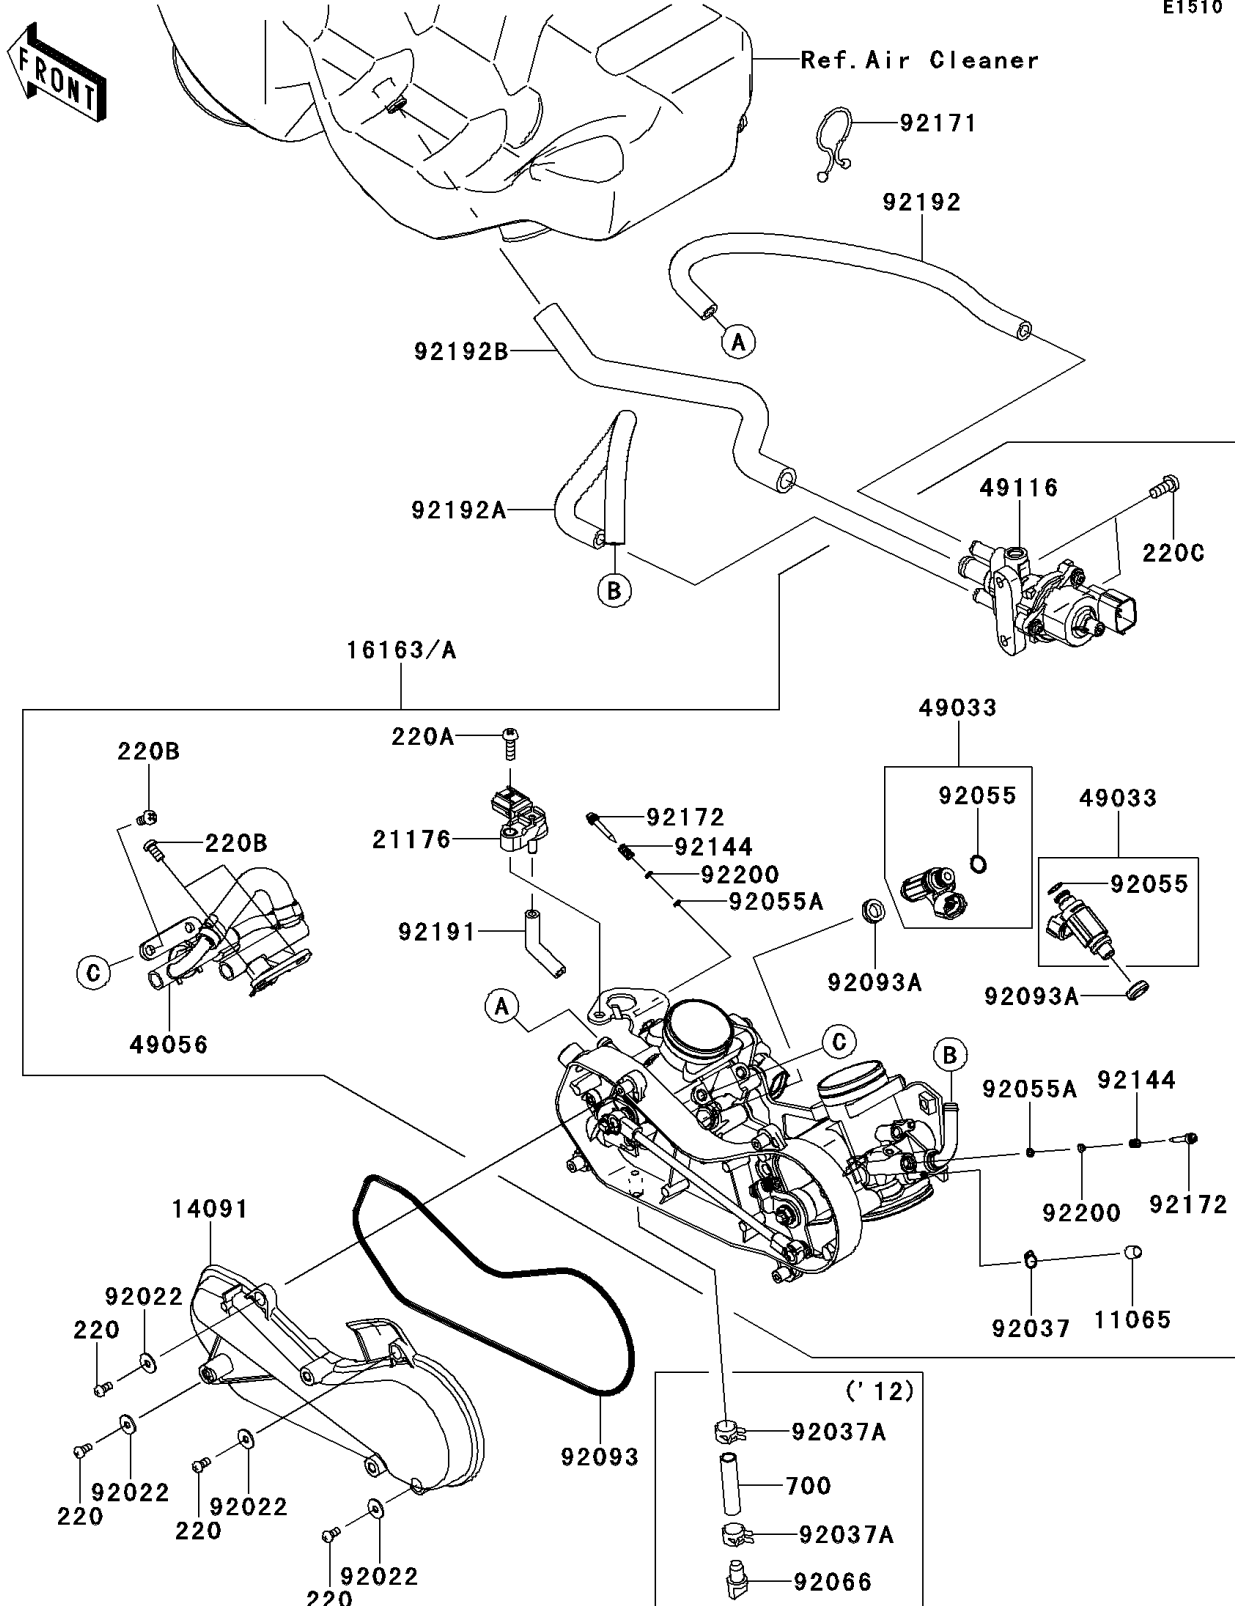

# 2013 TERYX4™ 750 4x4 (Canadian) PARTS DIAGRAM

Throttle

E1510

## 2013 TERYX4™ 750 4x4 (Canadian) PARTS LIST

### Throttle

ITEM NAME	PART NUMBER	QUANTITY
CAP (Ref # 11065)	11065-0072	1
COVER,THROTTLE LINK (Ref # 14091)	14091-1731	1
THROTTLE-ASSY,36EIS (Ref # 16163A)	16163-0784	1
SENSOR,PRESSURE (Ref # 21176)	21176-0111	1
SCREW-PAN-CROS,4X8 (Ref # 220)	220AA0408	4
SCREW-PAN-CROS,5X16 (Ref # 220A)	220AA0516	1
SCREW-PAN-CROS,6X12 (Ref # 220B)	220AA0612	4
SCREW-PAN-CROS,6X14 (Ref # 220C)	220AA0614	2
NOZZLE-INJECTION (Ref # 49033)	49033-0011	2
PIPE-INJECTION (Ref # 49056)	49056-0033	1
VALVE-ASSY,ISC (Ref # 49116)	49116-0026	1
WASHER,5.2X13X1 (Ref # 92022)	92022-1380	4
CLAMP,TUBE (Ref # 92037)	92037-1124	1
RING-O,INJECTION NOZZLE (Ref # 92055)	92055-1622	2
RING-O,AIR SCREW (Ref # 92055A)	92055-1658	2
SEAL (Ref # 92093)	92093-0082	1
SEAL (Ref # 92093A)	92093-0127	2
SPRING,THROTTLE STOP SCREW (Ref # 92144)	92144-1674	2
CLAMP (Ref # 92171)	92171-0876	1
SCREW (Ref # 92172)	92172-0156	2
TUBE,3.2X7.4X70 (Ref # 92191)	92191-1552	1
TUBE,ISC-THROTTLE FR (Ref # 92192)	92192-0946	1
TUBE,ISC-THROTTLE RR (Ref # 92192A)	92192-0947	1
TUBE,ISC-CHAMBER (Ref # 92192B)	92192-0948	1
WASHER,PILOT AIR SCREW (Ref # 92200)	92200-1564	2