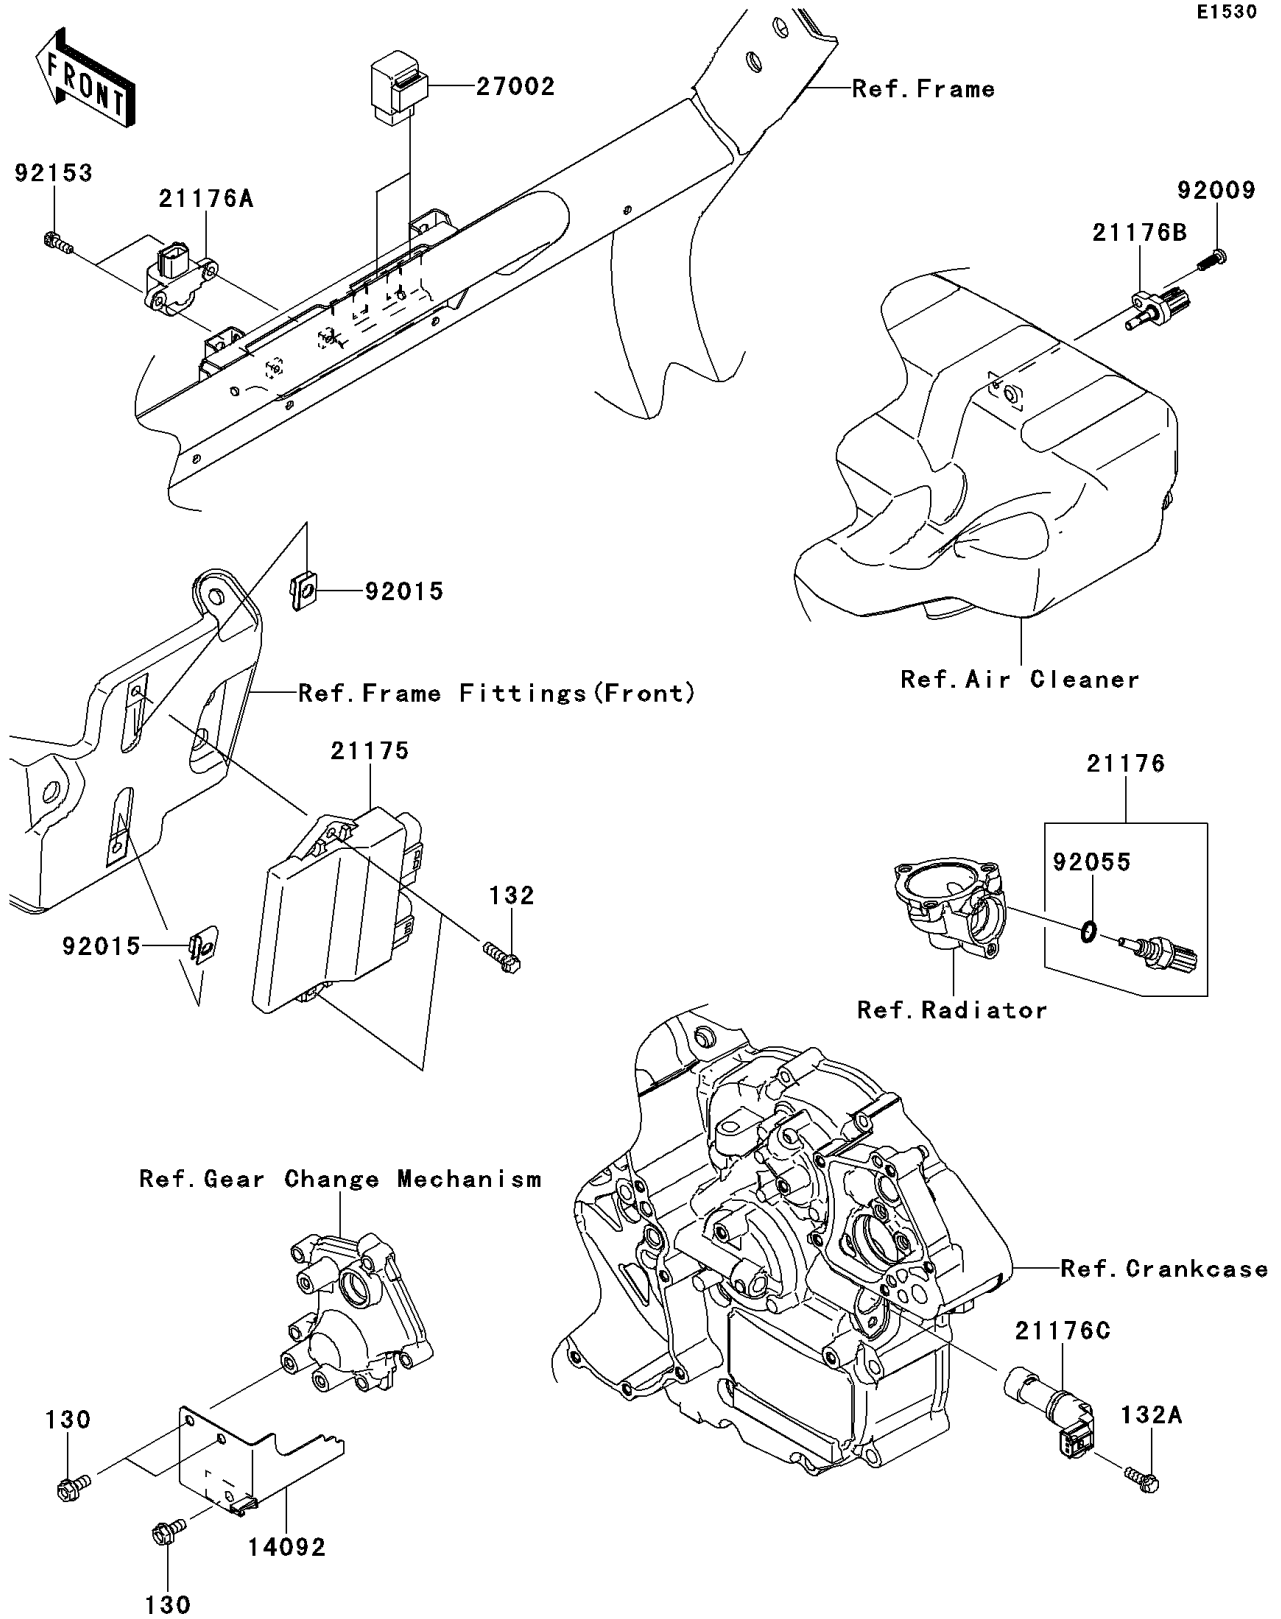

2013 TERYX4™ 750 4x4 (Canadian) PARTS DIAGRAM

Fuel Injection

2013 TERYX4™ 750 4x4 (Canadian) PARTS LIST

Fuel Injection

ITEM NAME	PART NUMBER	QUANTITY
BOLT-FLANGED,6X14 (Ref # 130)	130BD0614	3
BOLT-FLANGED-SMALL,6X20 (Ref # 132)	132BA0620	2
BOLT-FLANGED-SMALL,6X16 (Ref # 132A)	132BD0616	1
COVER (Ref # 14092)	14092-0885	1
CONTROL UNIT-ELECTRONIC (Ref # 21175)	21175-0761	1
SENSOR,WATER TEMP (Ref # 21176)	21176-0009	1
SENSOR,VEHICLE-DOWN (Ref # 21176A)	21176-0026	1
SENSOR,AIR TEMPERATURE (Ref # 21176B)	21176-0048	1
SENSOR,SPEED (Ref # 21176C)	21176-0712	1
RELAY-ASSY (Ref # 27002)	27002-1062	2
SCREW,TAPPING,5X16 (Ref # 92009)	92009-1984	1
NUT,6MM (Ref # 92015)	92015-1602	2
RING-O,9.5X1.9 (Ref # 92055)	92055-0016	1
BOLT,SOCKET,5X14 (Ref # 92153)	92153-1286	2