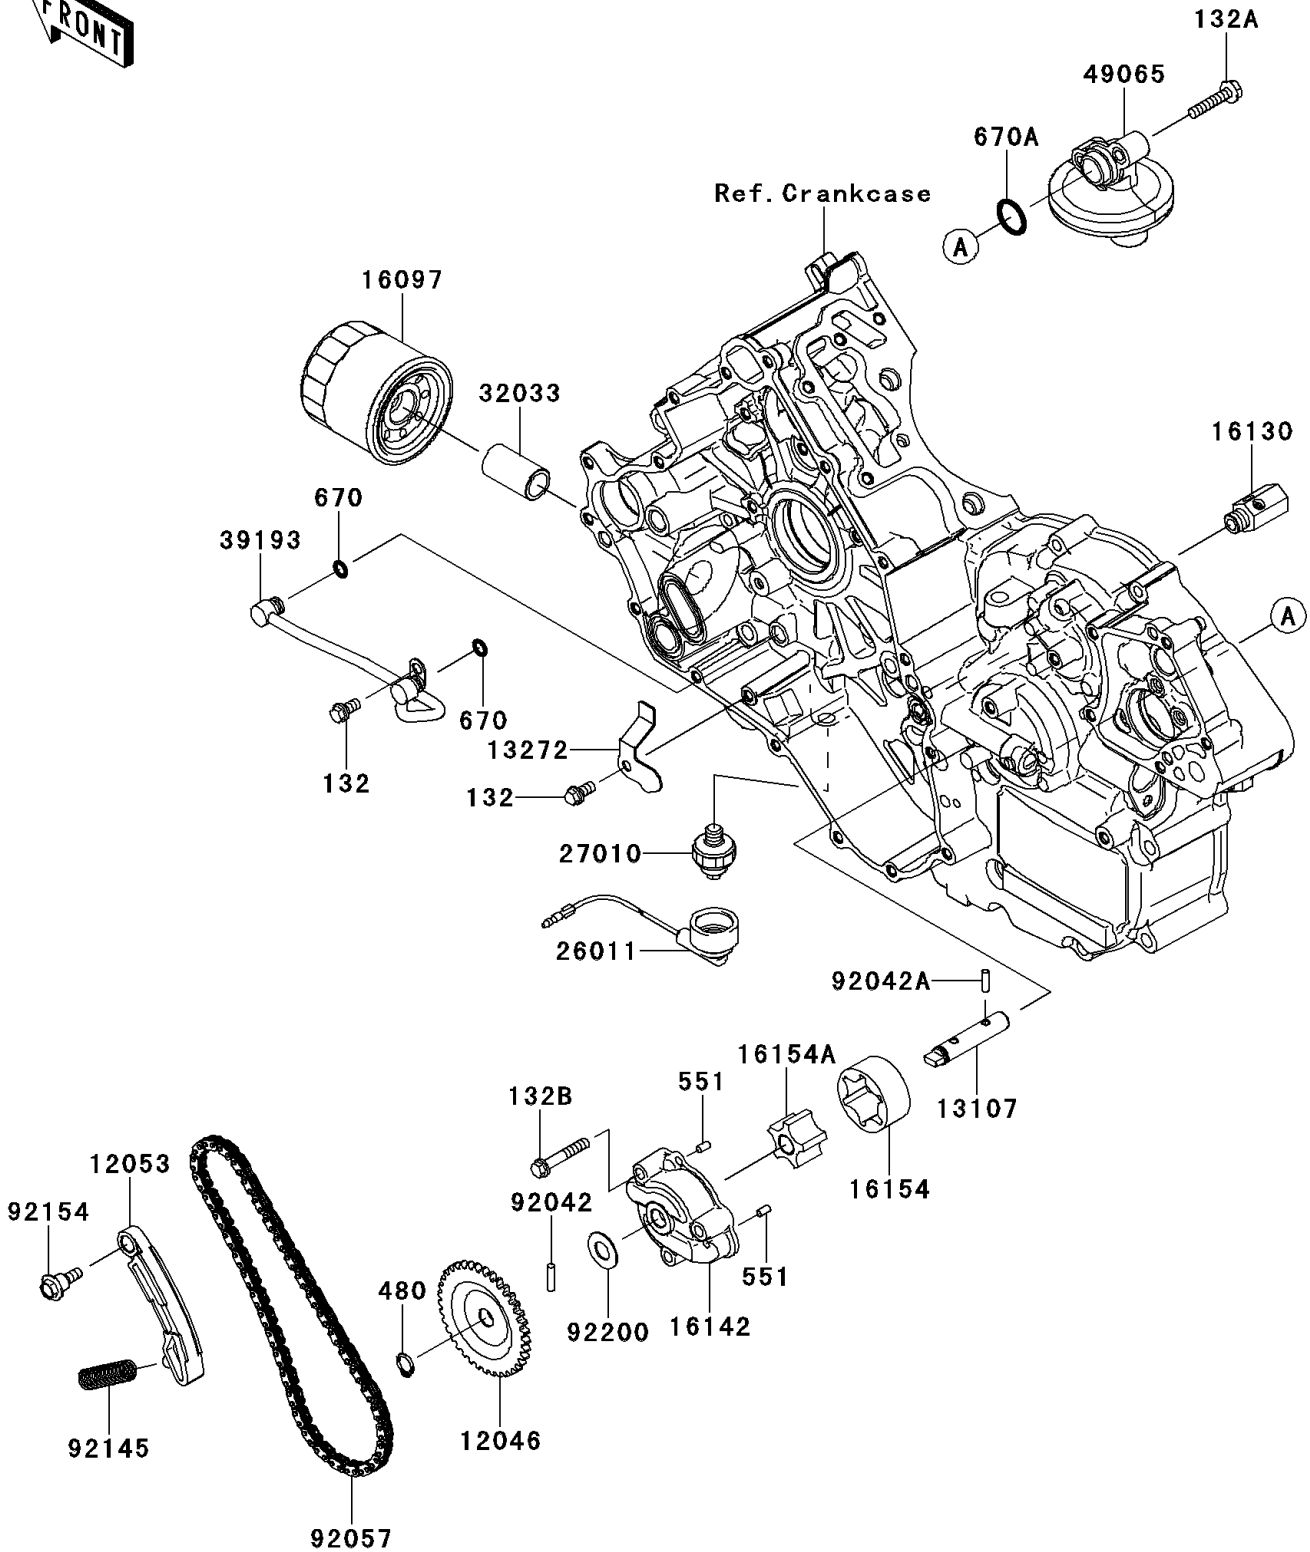

2013 TERYX4™ 750 4x4 (Canadian) PARTS DIAGRAM

Oil Pump/Oil Filter

E1710

2013 TERYX4™ 750 4x4 (Canadian) PARTS LIST

Oil Pump/Oil Filter

ITEM NAME	PART NUMBER	QUANTITY
SPROCKET,OIL PUMP,37T (Ref # 12046)	12046-0557	1
GUIDE-CHAIN (Ref # 12053)	12053-0180	1
SHAFT,OIL PUMP (Ref # 13107)	13107-0718	1
BOLT-FLANGED-SMALL,6X12 (Ref # 132)	132BA0612	2
PLATE (Ref # 13272)	13272-0988	1
BOLT-FLANGED-SMALL,6X30 (Ref # 132A)	132BA0630	2
BOLT-FLANGED-SMALL,6X35 (Ref # 132B)	132BA0635	3
FILTER-ASSY-OIL (Ref # 16097)	16097-0003	1
VALVE-ASSY-RELIEF (Ref # 16130)	16130-1058	1
COVER-PUMP (Ref # 16142)	16142-0704	1
ROTOR-PUMP,OUTER (Ref # 16154)	16154-0706	1
ROTOR-PUMP,INNER (Ref # 16154A)	16154-0707	1
WIRE-LEAD (Ref # 26011)	26011-0751	1
SWITCH,OIL PRESSURE (Ref # 27010)	27010-1313	1
PIPE,OIL FILTER (Ref # 32033)	32033-1535	1
PIPE-OIL (Ref # 39193)	39193-0570	1
CIRCLIP-TYPE-C,11MM (Ref # 480)	480J1100	1
FILTER-OIL (Ref # 49065)	49065-0710	1
PIN-DOWEL,4X8 (Ref # 551)	551A0408	2
O RING,7MM (Ref # 670)	670D1507	2
O RING (Ref # 670A)	670D2018	1
PIN,DOWEL,4X16.8 (Ref # 92042)	92042-029	1
PIN,DOWEL,4X13.8 (Ref # 92042A)	92042-030	1
CHAIN,DID SCR-0409 SV (Ref # 92057)	92057-0561	1
SPRING (Ref # 92145)	92145-0830	1
BOLT,FLANGED,6X8.3 (Ref # 92154)	92154-0709	1
WASHER,11.3X23X1 (Ref # 92200)	92200-0719	1