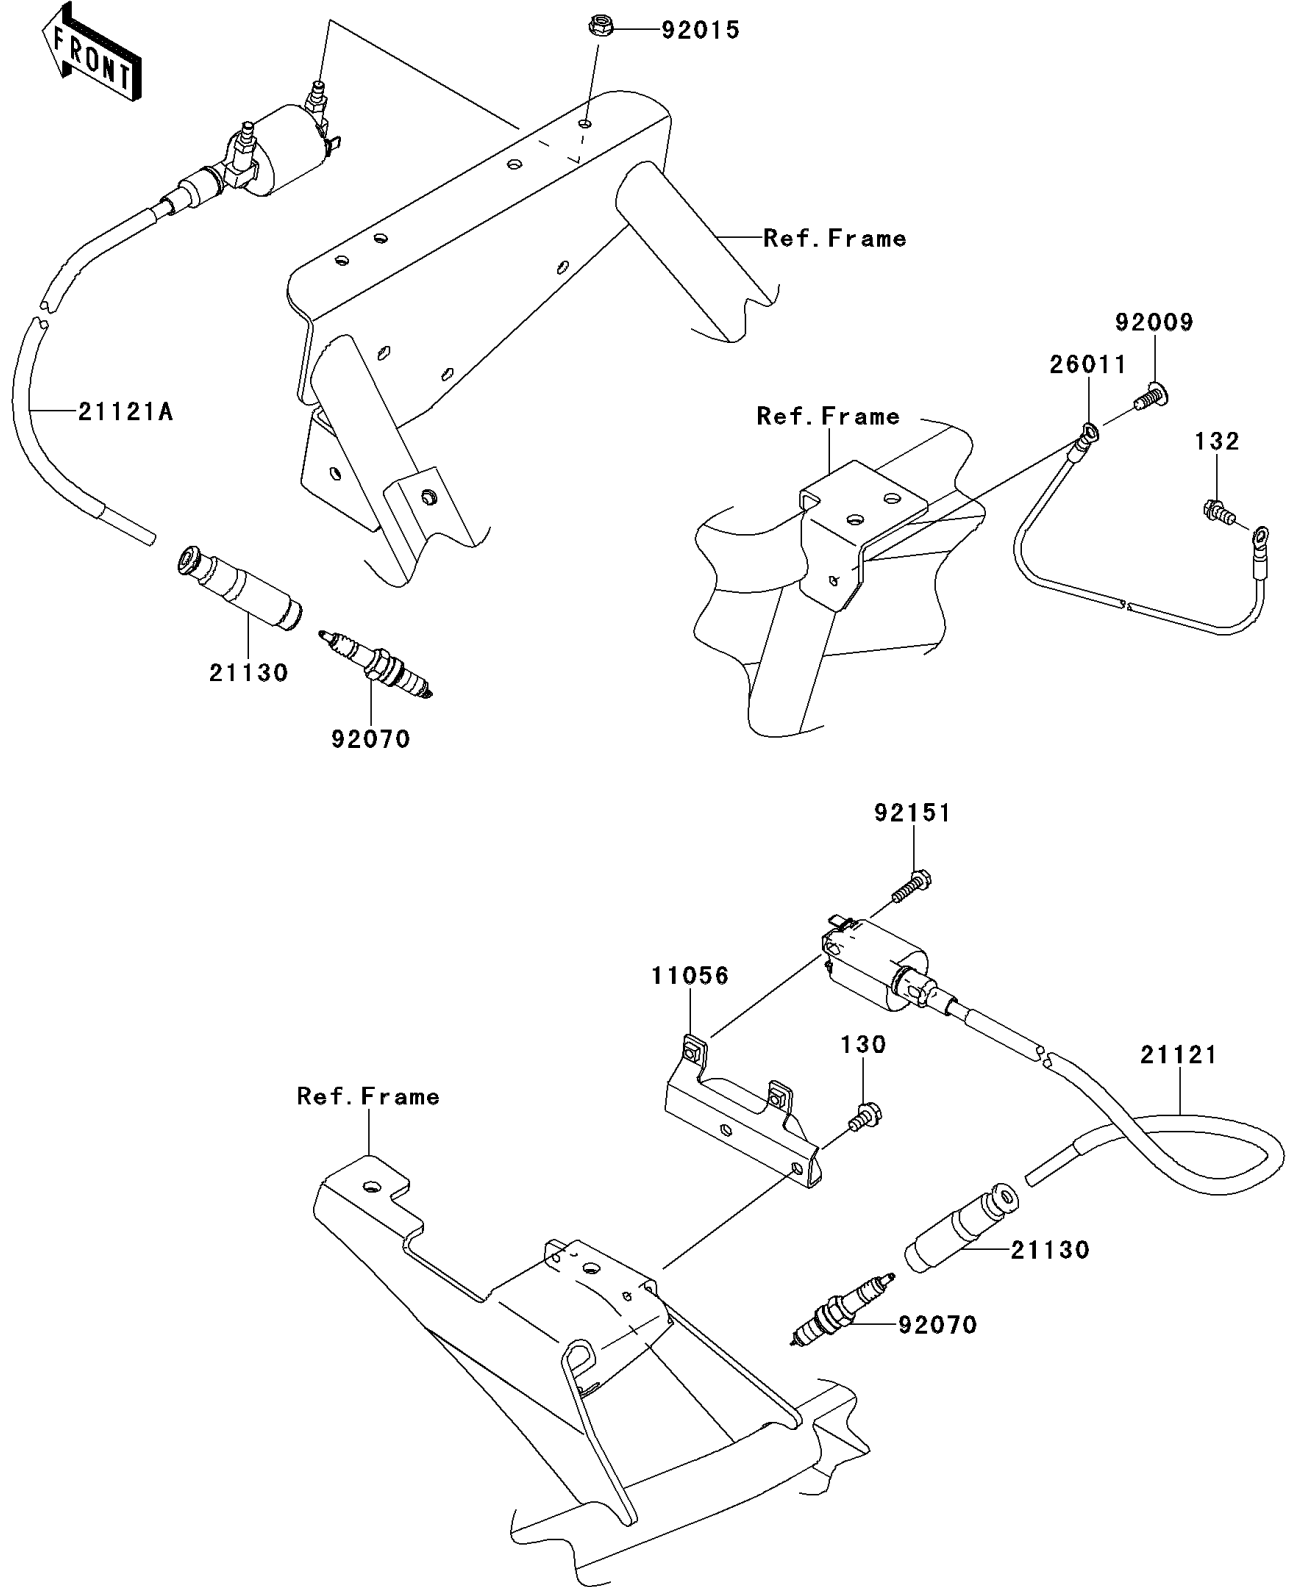

# 2013 TERYX4™ 750 4x4 (Canadian) PARTS DIAGRAM

Ignition System

E1830

## 2013 TERYX4™ 750 4x4 (Canadian) PARTS LIST

### Ignition System

ITEM NAME	PART NUMBER	QUANTITY
BRACKET (Ref # 11056)	11056-0714	1
BOLT-FLANGED,6X12 (Ref # 130)	130BA0612	2
BOLT-FLANGED-SMALL,6X12 (Ref # 132)	132BD0612	1
COIL-IGNITION (Ref # 21121)	21121-0045	1
COIL-IGNITION,FR (Ref # 21121A)	21121-0702	1
CAP-SPARK PLUG (Ref # 21130)	21130-1071	2
WIRE-LEAD (Ref # 26011)	26011-0712	1
SCREW,TAPPING,6X16 (Ref # 92009)	92009-1166	1
NUT,FLANGED,6MM (Ref # 92015)	92015-1367	2
PLUG-SPARK,CPR7EA-9(NGK) (Ref # 92070)	92070-0022	2
BOLT,SOCKET,5X20 (Ref # 92151)	92151-1096	2