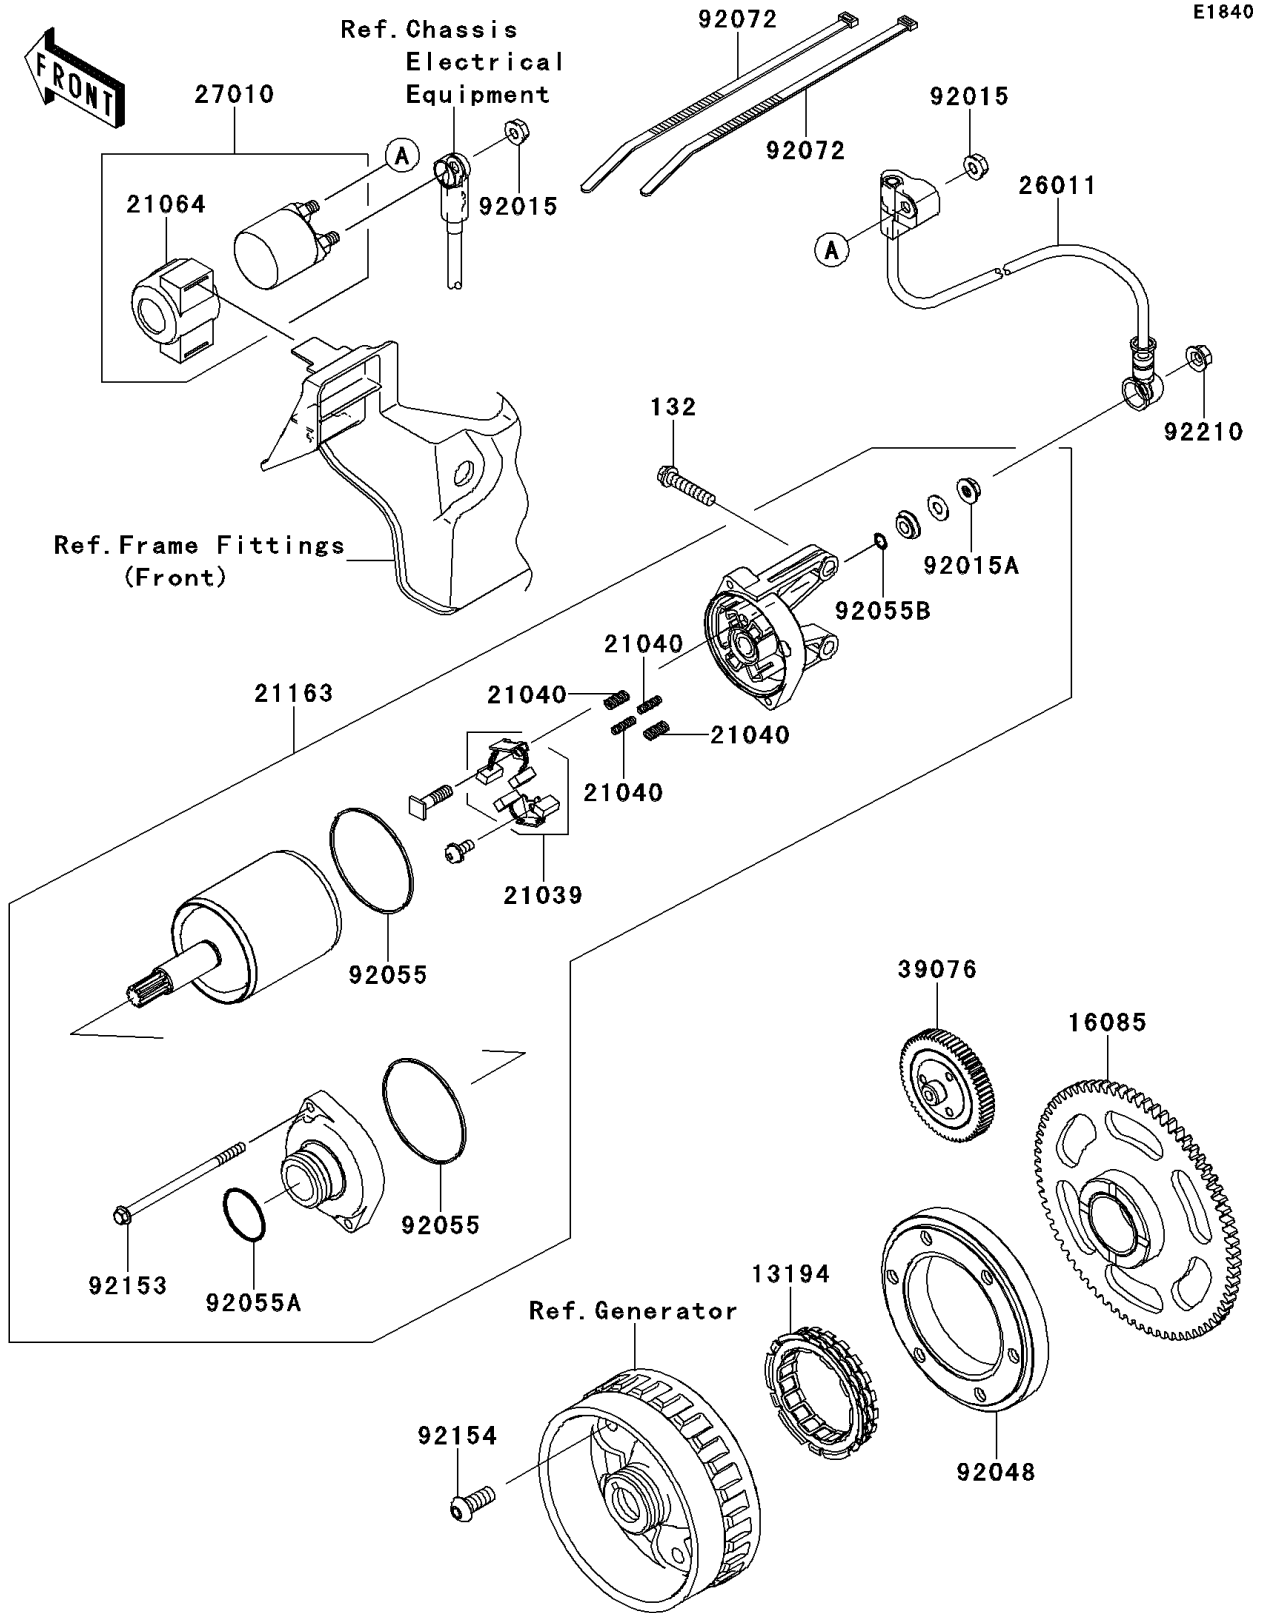

# 2013 TERYX4™ 750 4x4 (Canadian) PARTS DIAGRAM

Starter Motor

## 2013 TERYX4™ 750 4x4 (Canadian) PARTS LIST

### Starter Motor

ITEM NAME	PART NUMBER	QUANTITY
CLUTCH-ONEWAY (Ref # 13194)	13194-1094	1
BOLT-FLANGED-SMALL,6X30 (Ref # 132)	132BD0630	2
GEAR,STARTER (Ref # 16085)	16085-0591	1
BRUSH,CARBON (Ref # 21039)	21039-0004	1
SPRING-BRUSH (Ref # 21040)	21040-0003	4
DAMPER,MAGNETIC SWITCH (Ref # 21064)	21064-002	1
STARTER-ELECTRIC (Ref # 21163)	21163-0037	1
WIRE-LEAD,STARTER (Ref # 26011)	26011-0708	1
SWITCH,MAGNETIC (Ref # 27010)	27010-1098	1
LIMITER,STARTER (Ref # 39076)	39076-0555	1
NUT,FLANGED,6MM (Ref # 92015)	92015-1367	2
NUT,STARTER MOTOR (Ref # 92015A)	92015-1476	1
RACE,ONEWAY CLUTCH (Ref # 92048)	92048-0553	1
RING-O (Ref # 92055)	92055-0136	2
RING-O (Ref # 92055A)	92055-1276	1
RING-O,4.5X2.0 (Ref # 92055B)	92055-1370	1
BAND,L=292.1 (Ref # 92072)	92072-3509	2
BOLT (Ref # 92153)	92153-1850	2
BOLT,TORX,8X20 (Ref # 92154)	92154-0421	6
NUT,6MM (Ref # 92210)	92210-0188	1