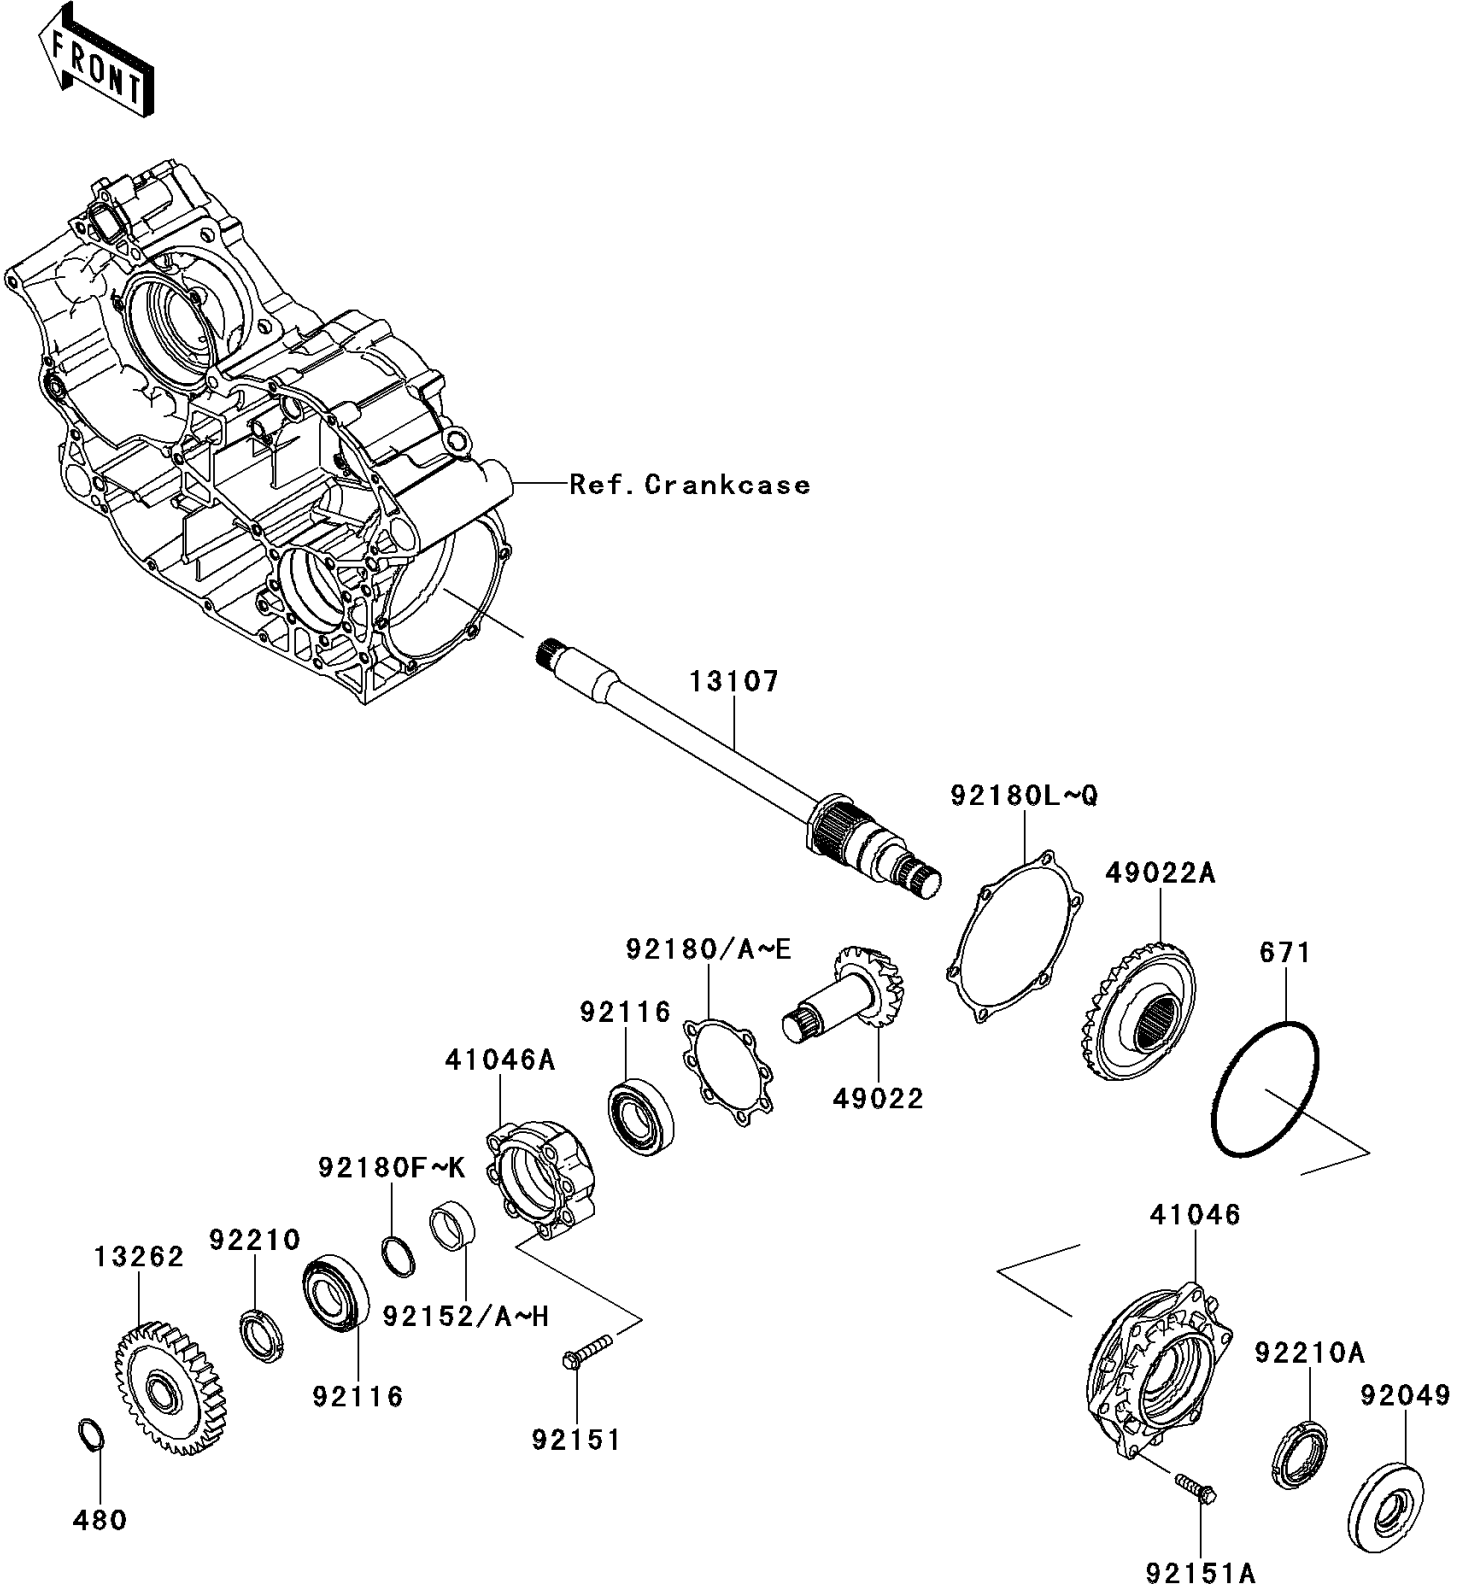

2013 TERYX4™ 750 4x4 (Canadian) PARTS DIAGRAM

Front Bevel Gear

E3131

2013 TERYX4™ 750 4x4 (Canadian) PARTS LIST

Front Bevel Gear

ITEM NAME	PART NUMBER	QUANTITY
SHAFT,OUTPUT (Ref # 13107)	13107-0717	1
GEAR,OUTPUT,32T (Ref # 13262)	13262-0868	1
HOUSING-BEARING,DRIVEN (Ref # 41046)	41046-0026	1
HOUSING-BEARING,DRIVE (Ref # 41046A)	41046-0572	1
CIRCLIP-TYPE-C,24MM (Ref # 480)	480J2400	1
GEAR-BEVEL,DRIVE,14T (Ref # 49022)	49022-0560	1
GEAR-BEVEL,DRIVEN,27T (Ref # 49022A)	49022-0561	1
SEAL-OIL (Ref # 92049)	92049-0712	1
BEARING-ROLLER,HR30206JUQU42 (Ref # 92116)	92116-0568	2
BOLT,8X40 (Ref # 92151)	92151-1621	7
BOLT-FLANGED-SMALL,8X30 (Ref # 92151A)	92151-1688	6
COLLAR,30.2X37X13.1 (Ref # 92152)	92152-0947	AR
COLLAR,30.2X37X13.2 (Ref # 92152A)	92152-0948	AR
COLLAR,30.2X37X13.3 (Ref # 92152B)	92152-0949	AR
COLLAR,30.2X37X13.4 (Ref # 92152C)	92152-0950	AR
COLLAR,30.2X37X13.5 (Ref # 92152D)	92152-0951	AR
COLLAR,30.2X37X13.6 (Ref # 92152E)	92152-0952	AR
COLLAR,30.2X37X13.7 (Ref # 92152F)	92152-0953	1
COLLAR,30.2X37X13.8 (Ref # 92152G)	92152-0954	AR
COLLAR,30.2X37X13.9 (Ref # 92152H)	92152-0955	AR
SHIM,DRIVE,T=0.15 (Ref # 92180)	92180-0702	AR
SHIM,DRIVE,T=0.20 (Ref # 92180A)	92180-0703	AR
SHIM,DRIVE,T=0.50 (Ref # 92180B)	92180-0704	AR
SHIM,DRIVE,T=0.80 (Ref # 92180C)	92180-0705	AR
SHIM,DRIVE,T=1.0 (Ref # 92180D)	92180-0706	1
SHIM,DRIVE,T=1.2 (Ref # 92180E)	92180-0707	AR
SHIM,DRIVE,T=1.70 (Ref # 92180F)	92180-0708	AR
SHIM,DRIVE,T=1.72 (Ref # 92180G)	92180-0709	AR
SHIM,DRIVE,T=1.74 (Ref # 92180H)	92180-0710	AR