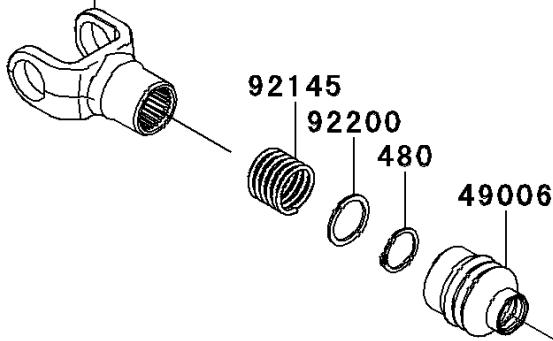

2013 TERYX4™ 750 4x4 (Canadian) PARTS DIAGRAM

Drive Shaft-Propeller

E3135

Ref. Drive Shaft-Front

2013 TERYX4™ 750 4x4 (Canadian) PARTS LIST

Drive Shaft-Propeller

ITEM NAME	PART NUMBER	QUANTITY
SHAFT-ASSY,FRONT ENG SIDE (Ref # 13310)	13310-0554	1
CIRCLIP-TYPE-C,24MM (Ref # 480)	480J2400	1
BOOT,GEAR ASSY SIDE (Ref # 49006)	49006-0108	1
SPIDER (Ref # 49050)	49050-0023	1
SPRING (Ref # 92145)	92145-0823	1
WASHER,25X31X1.5 (Ref # 92200)	92200-0600	1