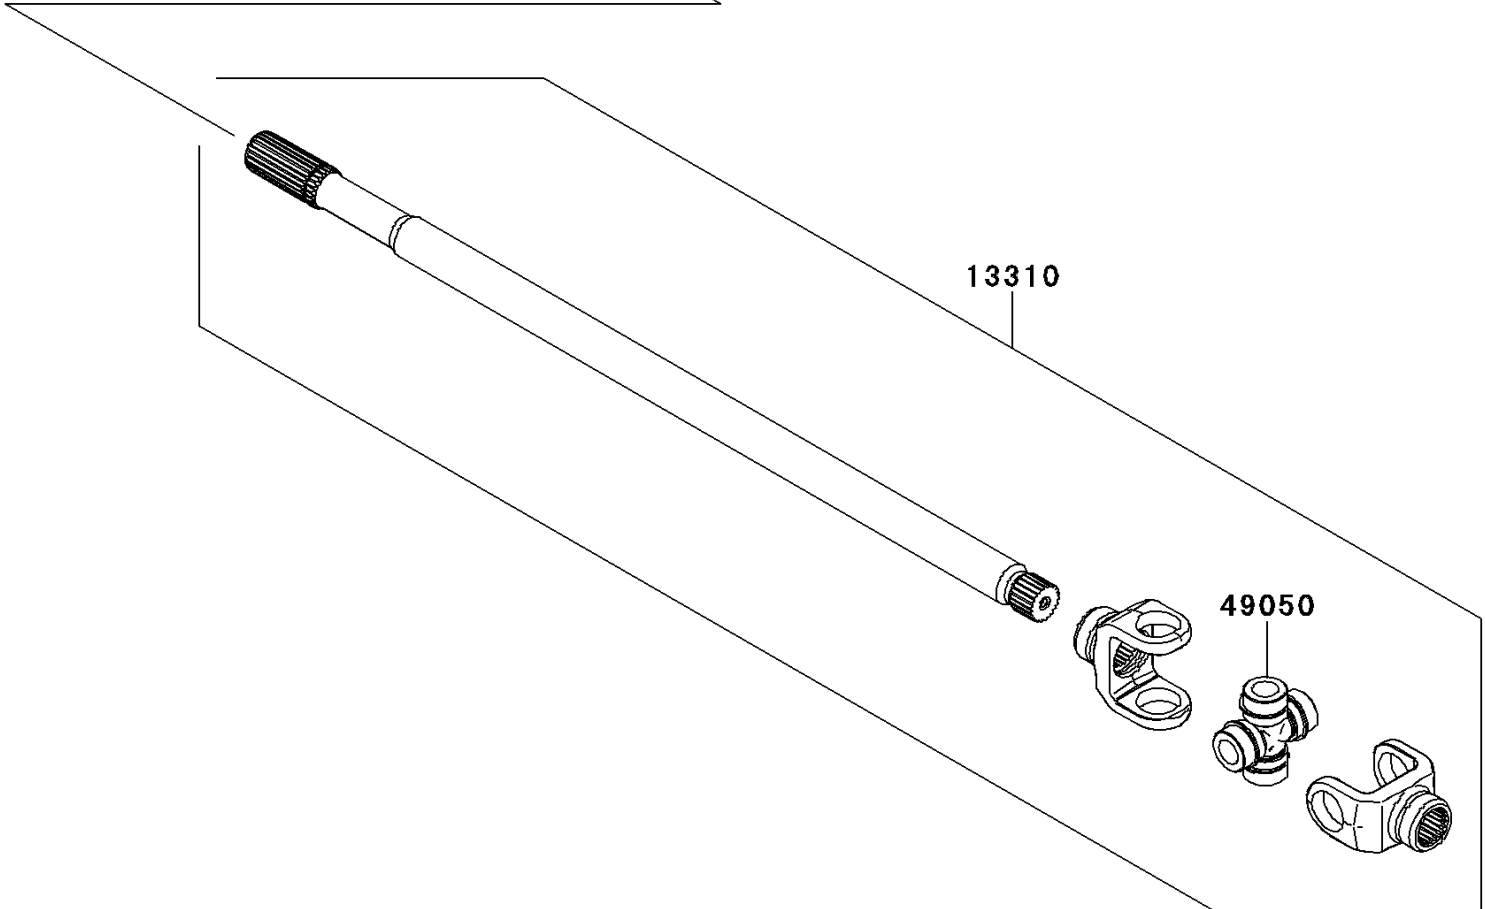

2013 TERYX4™ 750 4x4 (Canadian) PARTS DIAGRAM

Drive Shaft-Propeller

E3135

Ref. Drive Shaft-Front

2013 TERYX4™ 750 4x4 (Canadian) PARTS LIST

Drive Shaft-Propeller

ITEM NAME	PART NUMBER	QUANTITY
SHAFT-ASSY,FRONT ENG SIDE (Ref # 13310)	13310-0554	1
CIRCLIP-TYPE-C,24MM (Ref # 480)	480J2400	1
BOOT,GEAR ASSY SIDE (Ref # 49006)	49006-0108	1
SPIDER (Ref # 49050)	49050-0023	1
SPRING (Ref # 92145)	92145-0823	1
WASHER,25X31X1.5 (Ref # 92200)	92200-0600	1