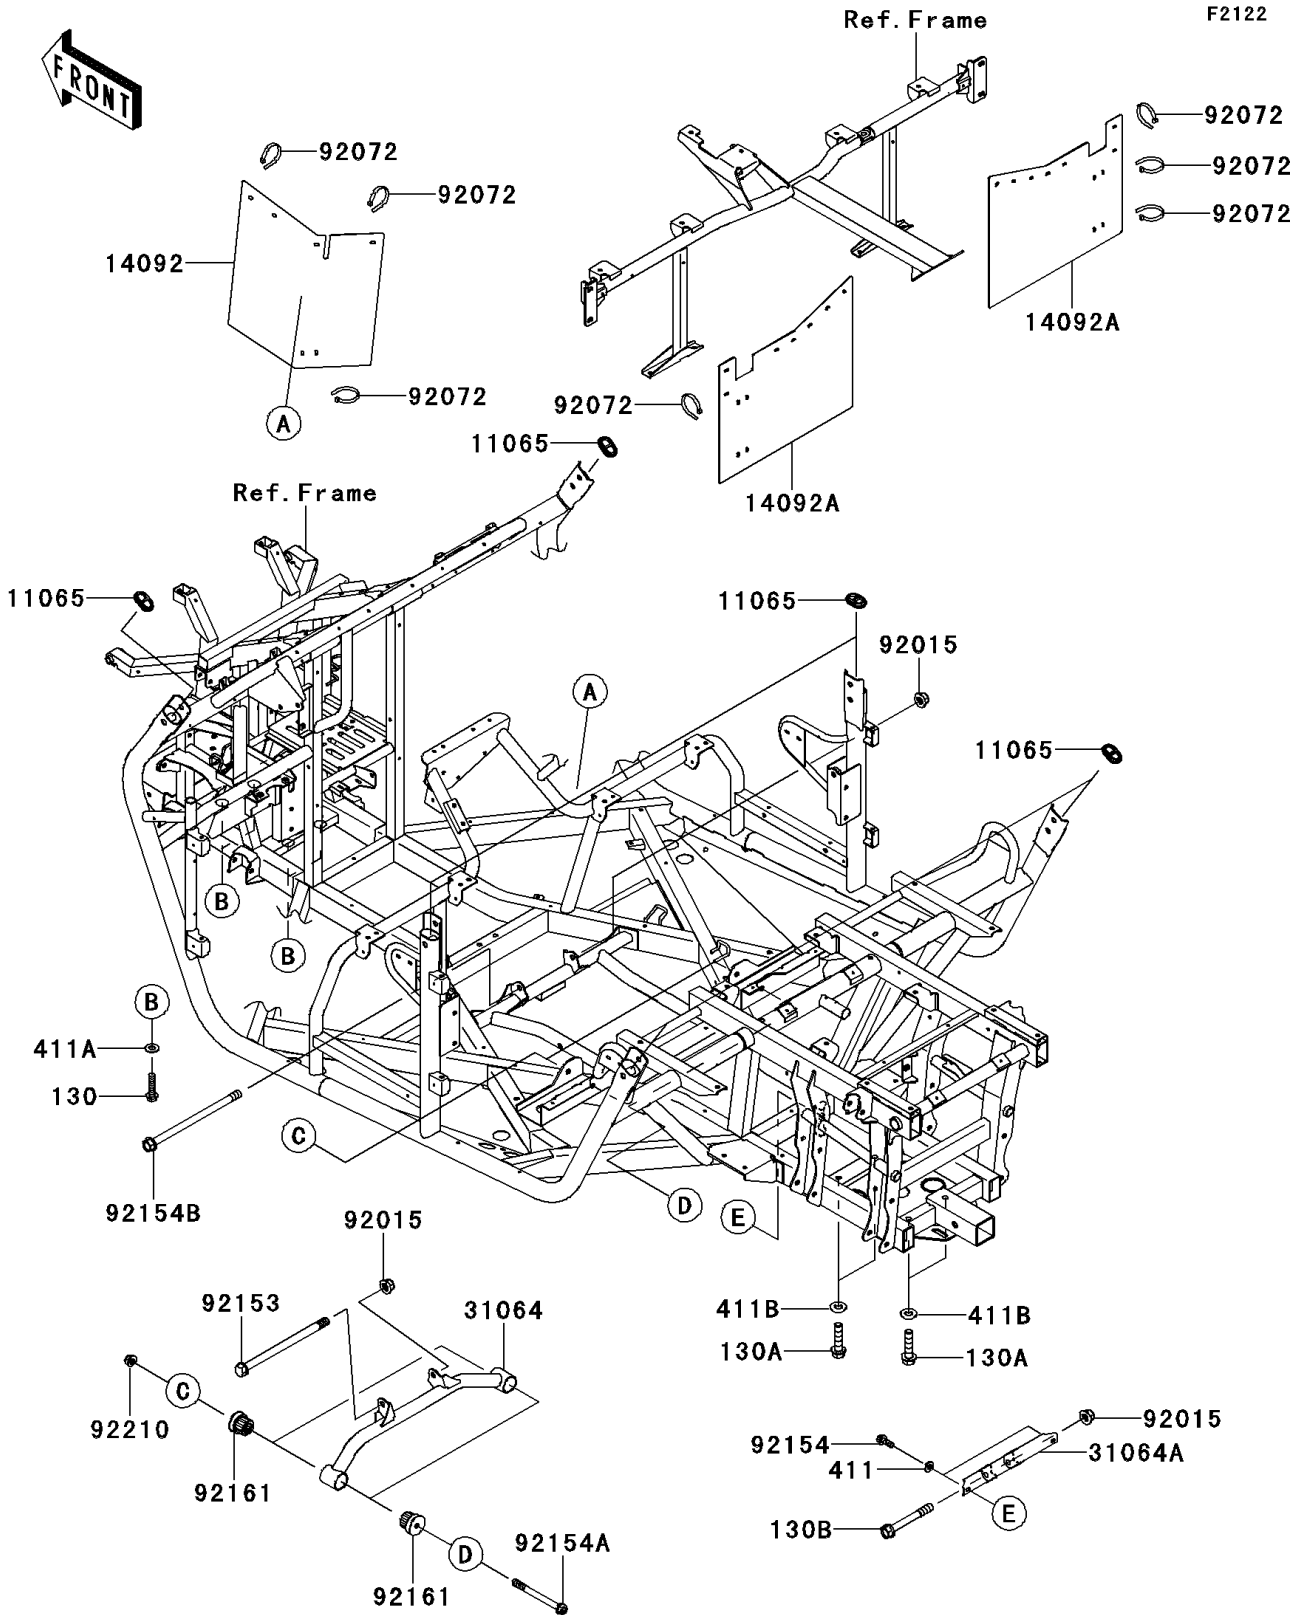

2013 TERYX4™ 750 4x4 (Canadian) PARTS DIAGRAM

Engine Mount

2013 TERYX4™ 750 4x4 (Canadian) PARTS LIST

Engine Mount

ITEM NAME	PART NUMBER	QUANTITY
CAP (Ref # 11065)	11065-0711	6
BOLT-FLANGED,10X40 (Ref # 130)	130BA1040	4
BOLT-FLANGED,12X50 (Ref # 130A)	130BA1250	4
BOLT-FLANGED,12X95 (Ref # 130B)	130BA1295	1
COVER,PASSENGER (Ref # 14092)	14092-0937	1
COVER,RR SEAT (Ref # 14092A)	14092-0938	2
PIPE-COMP,RR FRAME (Ref # 31064)	31064-0581	1
PIPE-COMP (Ref # 31064A)	31064-0588	1
WASHER-PLAIN (Ref # 411)	411AA0800	2
WASHER-PLAIN,10MM (Ref # 411A)	411AA1000	4
WASHER-PLAIN,12MM (Ref # 411B)	411AA1200	4
NUT,LOCK,FLANGED,12MM (Ref # 92015)	92015-1433	3
BAND,L=250 (Ref # 92072)	92072-1237	7
BOLT,FLANGED,12X190 (Ref # 92153)	92153-1272	1
BOLT,FLANGED,8X20 (Ref # 92154)	92154-0100	2
BOLT,FLANGED,10X105 (Ref # 92154A)	92154-0227	2
BOLT,FLANGED,12X200 (Ref # 92154B)	92154-0244	1
DAMPER (Ref # 92161)	92161-0423	4
NUT,LOCK,FLANGED,10MM (Ref # 92210)	92210-1139	2