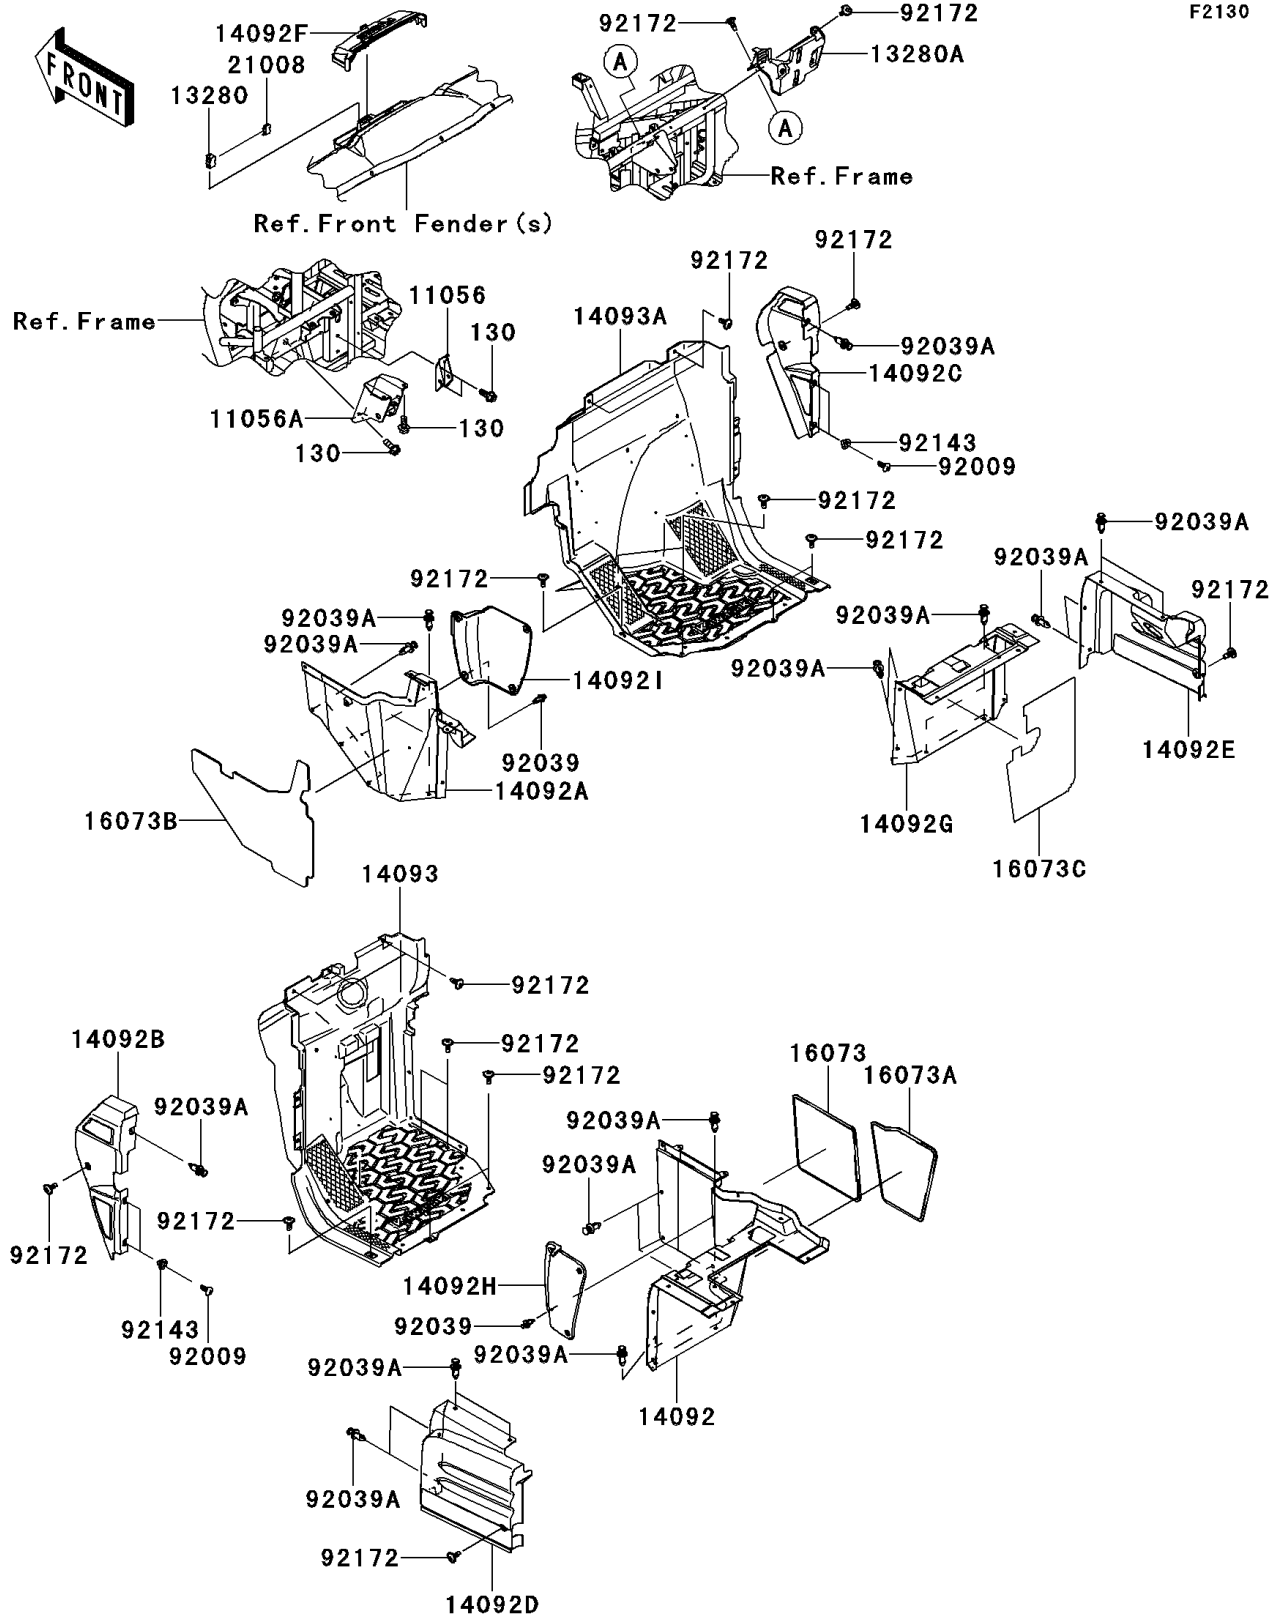

2013 TERYX4™ 750 4x4 (Canadian) PARTS DIAGRAM

Frame Fittings(Front)

F2130

2013 TERYX4™ 750 4x4 (Canadian) PARTS LIST

Frame Fittings(Front)

ITEM NAME	PART NUMBER	QUANTITY
BRACKET,THROTTLE PEDAL (Ref # 11056)	11056-0734	1
BRACKET,BRAKE PEDAL (Ref # 11056A)	11056-1431	1
BOLT-FLANGED,8X18 (Ref # 130)	130BA0818	5
HOLDER,BREAKER (Ref # 13280)	13280-0082	1
HOLDER (Ref # 13280A)	13280-0719	1
COVER,FR SEAT,LH (Ref # 14092)	14092-0712	1
COVER,FR SEAT,RH,CNT (Ref # 14092A)	14092-0713	1
COVER,SIDE GUARD,LH (Ref # 14092B)	14092-0716	1
COVER,SIDE GUARD,RH (Ref # 14092C)	14092-0717	1
COVER,SEAT SIDE,LH (Ref # 14092D)	14092-0720	1
COVER,SEAT SIDE,RH (Ref # 14092E)	14092-0721	1
COVER,FUSE BOX (Ref # 14092F)	14092-0724	1
COVER,FR SEAT,RH (Ref # 14092G)	14092-0757	1
COVER,PAD,LH (Ref # 14092H)	14092-0909	1
COVER,PAD,RH (Ref # 14092I)	14092-0910	1
COVER,FR FLOOR,LH (Ref # 14093)	14093-5137	1
COVER,FR FLOOR,RH (Ref # 14093A)	14093-5138	1
INSULATOR (Ref # 16073)	16073-0715	1
INSULATOR (Ref # 16073A)	16073-0716	1
INSULATOR (Ref # 16073B)	16073-0738	1
INSULATOR (Ref # 16073C)	16073-0743	1
BREAKER (Ref # 21008)	21008-0556	1
SCREW,TAPPING,6X16 (Ref # 92009)	92009-1166	4
RIVET (Ref # 92039)	92039-0051	8
RIVET (Ref # 92039A)	92039-1229	24
COLLAR (Ref # 92143)	92143-1057	4
SCREW,6X16 (Ref # 92172)	92172-0711	23