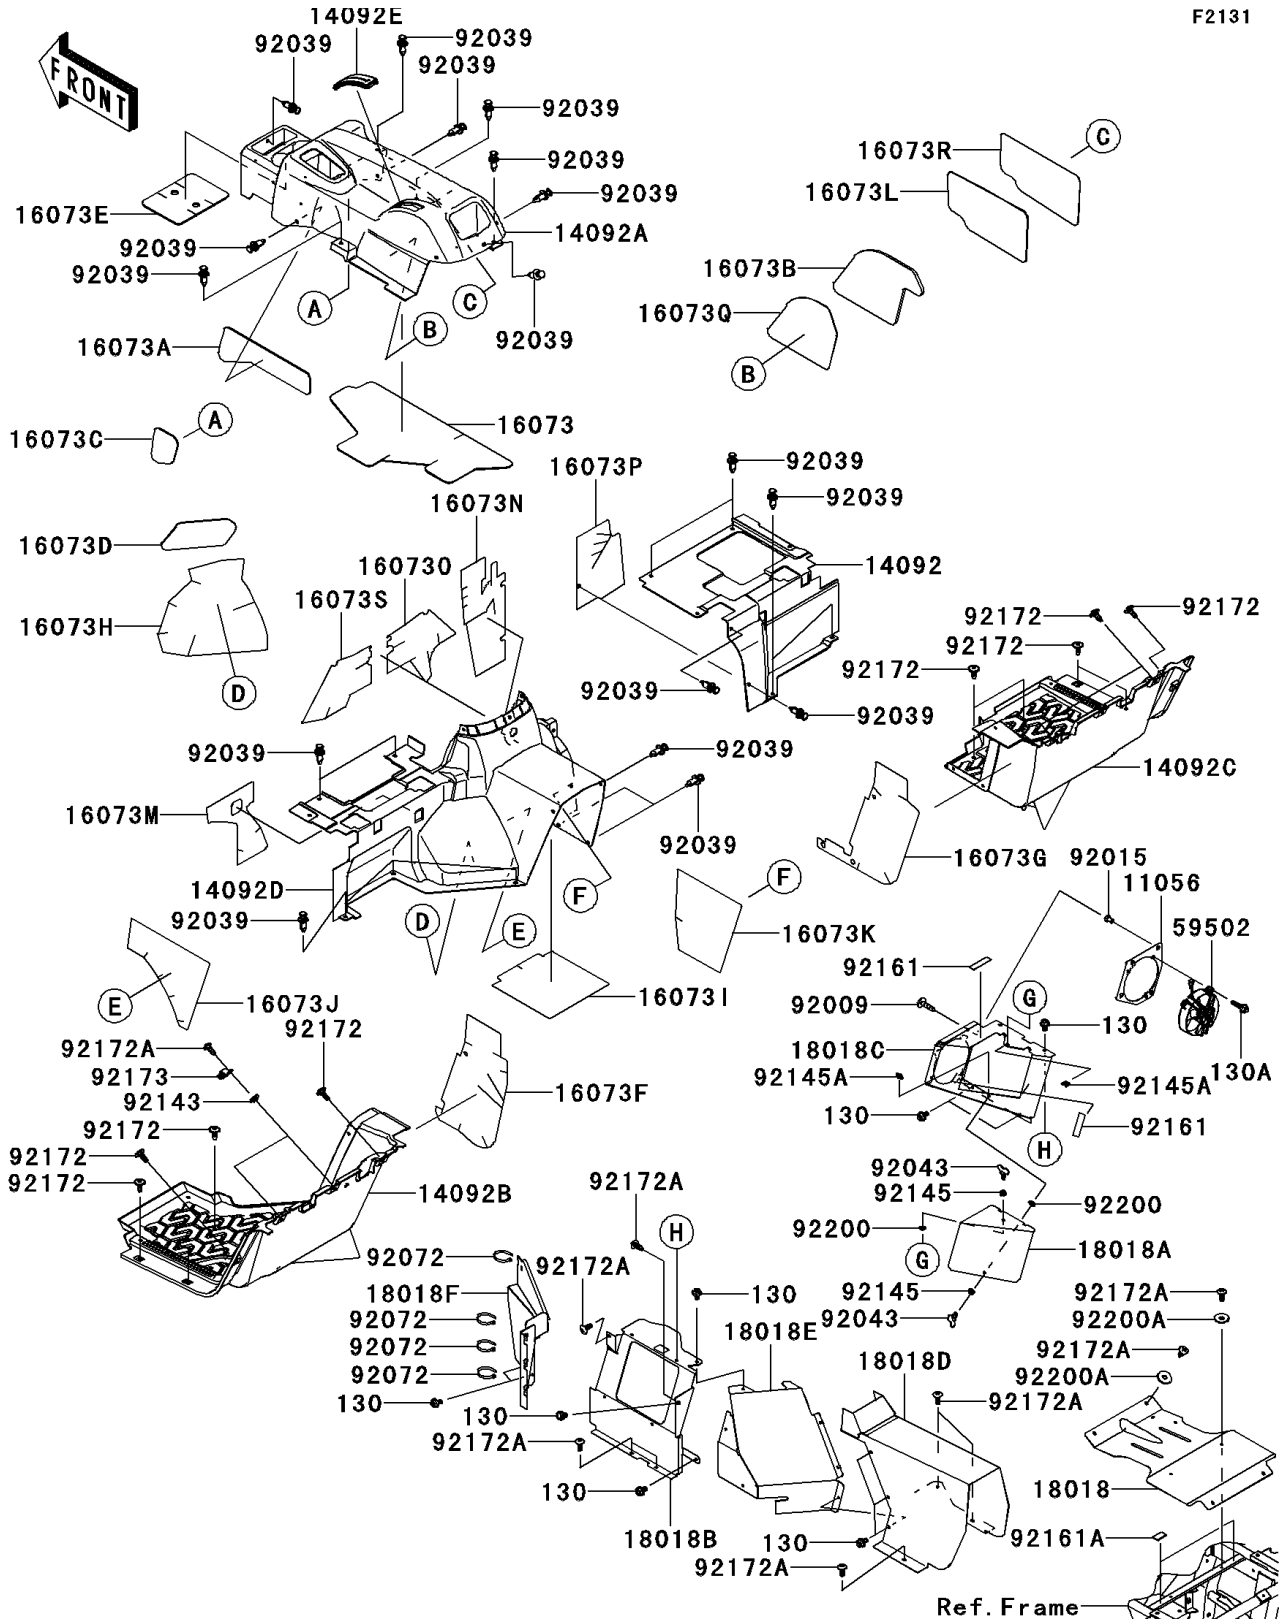

2013 TERYX4™ 750 4x4 (Canadian) PARTS DIAGRAM

Frame Fittings(Rear)

F2131

2013 TERYX4™ 750 4x4 (Canadian) PARTS LIST

Frame Fittings(Rear)

ITEM NAME	PART NUMBER	QUANTITY
BRACKET,FAN MOUNT (Ref # 11056)	11056-1488	1
COVER,FR SEAT,RR,RH (Ref # 14092)	14092-0714	1
COVER,CENTER CONSOLE (Ref # 14092A)	14092-0715	1
COVER,RR FLOOR,LH (Ref # 14092B)	14092-0718	1
COVER,RR FLOOR,RH (Ref # 14092C)	14092-0719	1
COVER,FR SEAT,RR,LH (Ref # 14092D)	14092-0722	1
COVER,CENTER CONSOLE, TOP (Ref # 14092E)	14092-0791	1
INSULATOR,CENTER CONSOLE (Ref # 16073)	16073-0710	1
INSULATOR,CENTER CONSOLE (Ref # 16073A)	16073-0711	1
INSULATOR,CENTER CONSOLE (Ref # 16073B)	16073-0712	1
INSULATOR,CENTER CONSOLE (Ref # 16073C)	16073-0714	1
INSULATOR,FR SEAT,RR (Ref # 16073D)	16073-0720	1
INSULATOR,CENTER CONSOLE (Ref # 16073E)	16073-0721	1
INSULATOR,RR FLOOR,LH (Ref # 16073F)	16073-0726	1
INSULATOR,RR FLOOR,RH (Ref # 16073G)	16073-0727	1
INSULATOR,FR SEAT,RR (Ref # 16073H)	16073-0728	1
INSULATOR,FR SEAT,RR (Ref # 16073I)	16073-0733	1
INSULATOR,FR SEAT,RR (Ref # 16073J)	16073-0734	1
INSULATOR,FR SEAT,RR (Ref # 16073K)	16073-0735	1
INSULATOR,CENTER CONSOLE (Ref # 16073L)	16073-0739	1
INSULATOR,FR SEAT,RR (Ref # 16073M)	16073-0740	1
INSULATOR,FR SEAT,RR (Ref # 16073N)	16073-0741	1
INSULATOR,FR SEAT,RR (Ref # 16073O)	16073-0742	1
INSULATOR,FR SEAT,RR (Ref # 16073P)	16073-0744	1
INSULATOR,CENTER CONSOLE (Ref # 16073Q)	16073-0746	1
INSULATOR,CENTER CONSOLE (Ref # 16073R)	16073-0747	1
INSULATOR,FR SEAT,RR (Ref # 16073S)	16073-0749	1
PLATE-HEAT GUARD,UNDER CARRIER (Ref # 18018)	18018-0554	1
PLATE-HEAT GUARD,SIDE DUCT COV (Ref # 18018A)	18018-0574	1