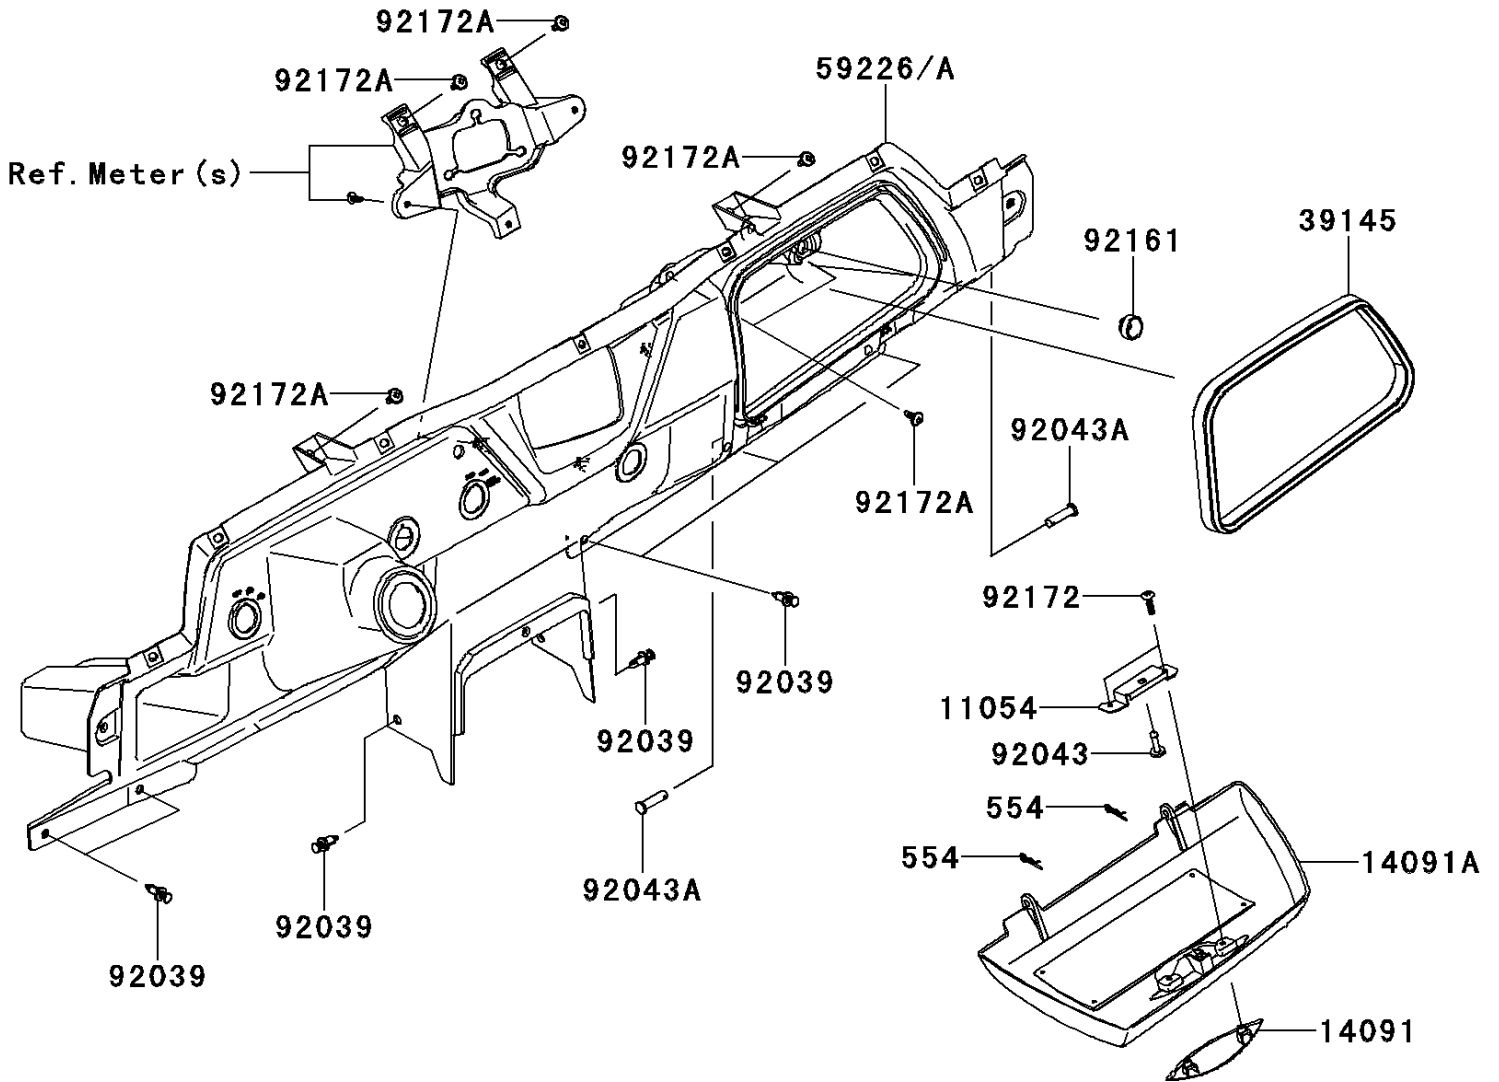

2013 TERYX4™ 750 4x4 (Canadian) PARTS DIAGRAM

Front Box

F2135

2013 TERYX4™ 750 4x4 (Canadian) PARTS LIST

Front Box

ITEM NAME	PART NUMBER	QUANTITY
BRACKET (Ref # 11054)	11054-1789	1
COVER,STORAGE CAP,F.BLACK (Ref # 14091)	14091-0700-6Z	1
COVER,STORAGE,F.BLACK (Ref # 14091A)	14091-0985-6Z	1
TRIM-SEAL,L=940 (Ref # 39145)	39145-0029	1
PIN-SNAP (Ref # 554)	554DA0600	2
PANEL-CONTROL (Ref # 59226)	59226-0027	1
RIVET (Ref # 92039)	92039-1229	7
PIN (Ref # 92043)	92043-0138	1
PIN,6X23 (Ref # 92043A)	92043-0164	2
DAMPER (Ref # 92161)	92161-0568	1
SCREW,TAPPING,4X16 (Ref # 92172)	92172-0347	2
SCREW,6X16 (Ref # 92172A)	92172-0711	6