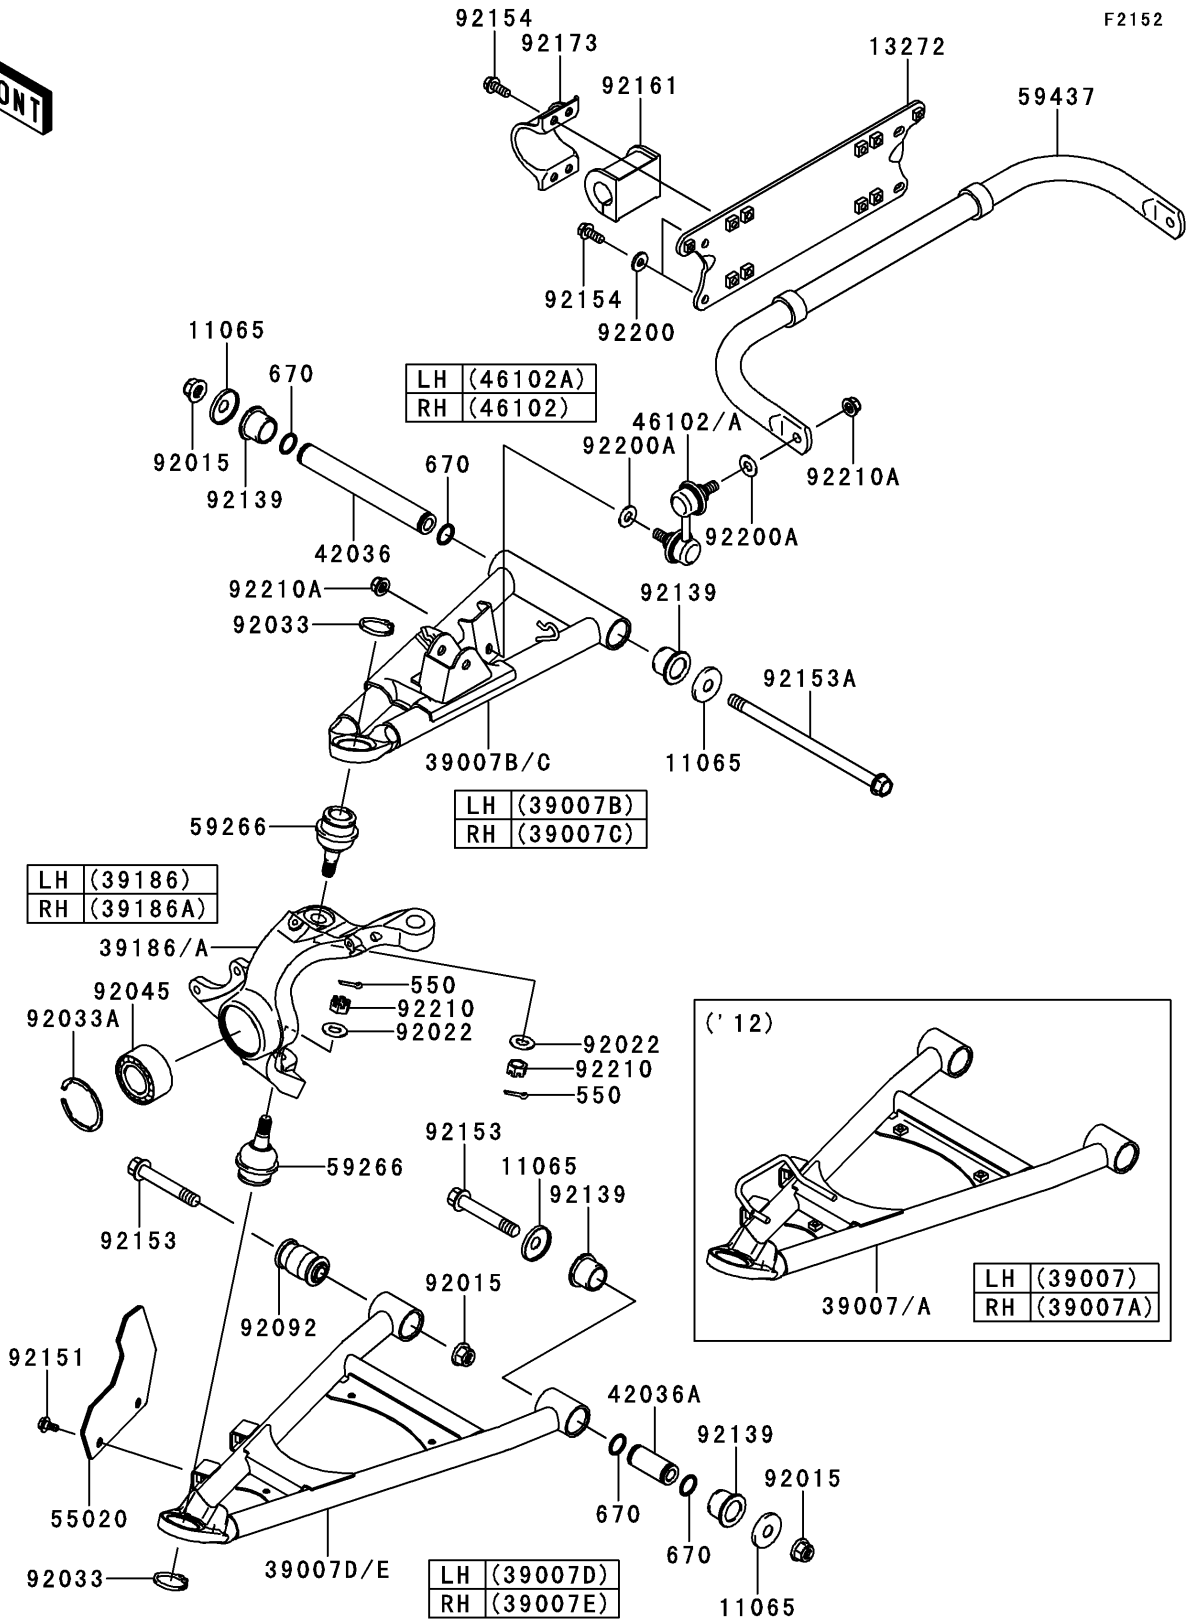

2013 TERYX4™ 750 4x4 (Canadian) PARTS DIAGRAM

Front Suspension

2013 TERYX4™ 750 4x4 (Canadian) PARTS LIST

Front Suspension

ITEM NAME	PART NUMBER	QUANTITY
CAP (Ref # 11065)	11065-0253	8
PLATE (Ref # 13272)	13272-1042	1
ARM-SUSP,FR,UPP,LH (Ref # 39007B)	39007-0362	1
ARM-SUSP,FR,UPP,RH (Ref # 39007C)	39007-0363	1
ARM-SUSP,FR,LWR,LH (Ref # 39007D)	39007-0364	1
ARM-SUSP,FR,LWR,RH (Ref # 39007E)	39007-0365	1
KNUCKLE,FR,LH (Ref # 39186)	39186-0311	1
KNUCKLE,FR,RH (Ref # 39186A)	39186-0312	1
SLEEVE (Ref # 42036)	42036-0061	2
SLEEVE (Ref # 42036A)	42036-0062	2
ROD,STABILIZER,RH (Ref # 46102)	46102-0100	1
ROD,STABILIZER,LH (Ref # 46102A)	46102-0101	1
PIN-COTTER,3.0X25 (Ref # 550)	550AA3025	4
GUARD,FRONT ARM (Ref # 55020)	55020-0839	2
JOINT-BALL (Ref # 59266)	59266-0014	4
STABILIZER,FR (Ref # 59437)	59437-0305	1
O RING,18MM (Ref # 670)	670B2018	8
NUT,LOCK,FLANGED,12MM (Ref # 92015)	92015-1433	6
WASHER (Ref # 92022)	92022-1831	4
RING-SNAP,C-TYPE,32MM (Ref # 92033)	92033-1262	4
RING-SNAP,55MM (Ref # 92033A)	92033-1274	2
BEARING-BALL,DAC3055W-3CS31 (Ref # 92045)	92045-0123	2
BUSHING-RUBBER (Ref # 92092)	92092-0555	2
BUSHING (Ref # 92139)	92139-0231	8
BOLT,FLANGED,6X13 (Ref # 92151)	92151-1703	4
BOLT,FLANGED,12X76.5 (Ref # 92153)	92153-1733	4
BOLT,FLANGED,12X213 (Ref # 92153A)	92153-1958	2
BOLT,FLANGED,8X20 (Ref # 92154)	92154-0100	12
DAMPER (Ref # 92161)	92161-0539	2

2013 TERYX4™ 750 4x4 (Canadian) PARTS LIST

Front Suspension

ITEM NAME	PART NUMBER	QUANTITY
CLAMP (Ref # 92173)	92173-0721	2
WASHER,8.2X20.0X2.5 (Ref # 92200)	92200-0205	4
WASHER,10.3X23X1.6 (Ref # 92200A)	92200-2009	4
NUT,CASTLE,12MM (Ref # 92210)	92210-0395	4
NUT,LOCK,FLANGED,10MM (Ref # 92210A)	92210-1080	4