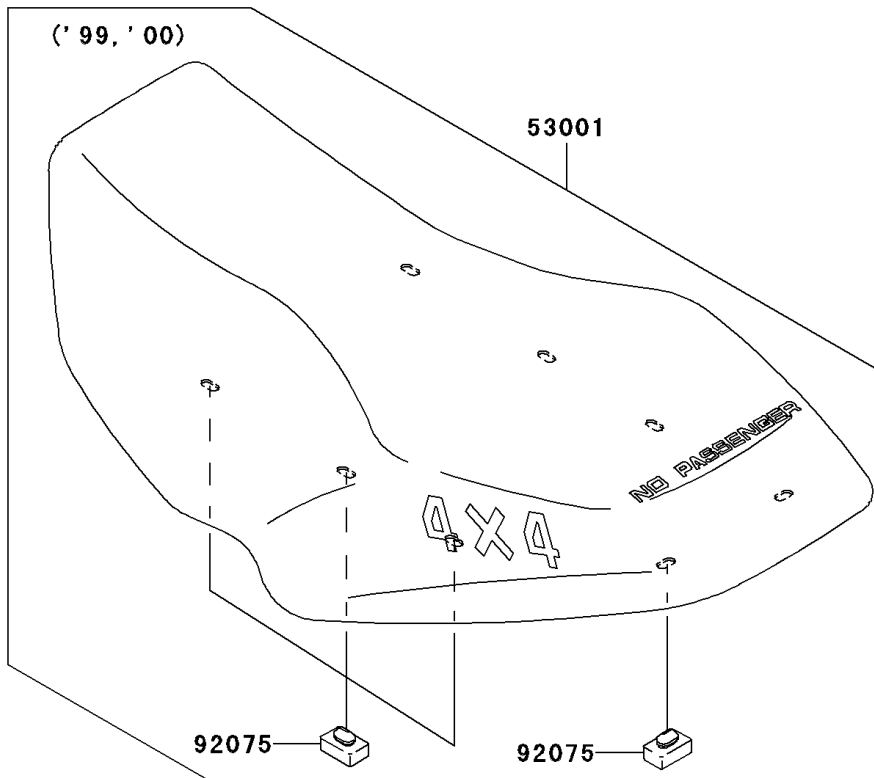

2001 Prairie 300 4X4 PARTS DIAGRAM

Seat

F2510

2001 Prairie 300 4X4 PARTS LIST

Seat

ITEM NAME	PART NUMBER	QUANTITY
SEAT-ASSY,S.GRAY (Ref # 53001A)	53001-1939-LG	1
SEAT-ASSY,S.M.BROWN (Ref # 53001B)	53001-1939-MB	1
DAMPER (Ref # 92075)	92075-099	8