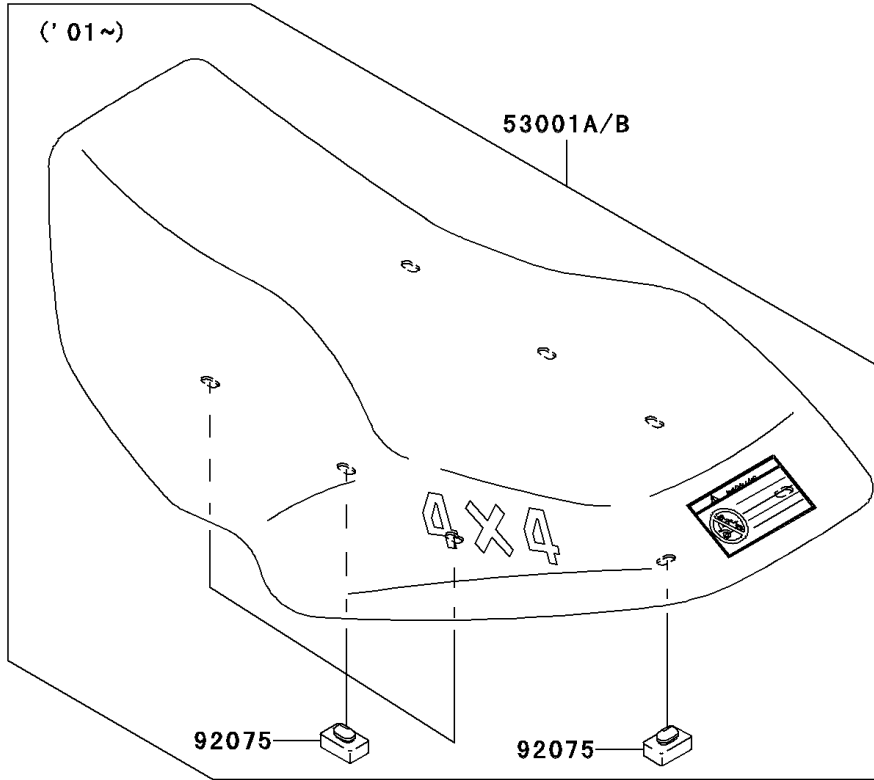

2001 Prairie 300 4X4 PARTS DIAGRAM

Seat

F2510

2001 Prairie 300 4X4 PARTS LIST

Seat

ITEM NAME	PART NUMBER	QUANTITY
SEAT-ASSY,S.GRAY (Ref # 53001A)	53001-1939-LG	1
SEAT-ASSY,S.M.BROWN (Ref # 53001B)	53001-1939-MB	1
DAMPER (Ref # 92075)	92075-099	8