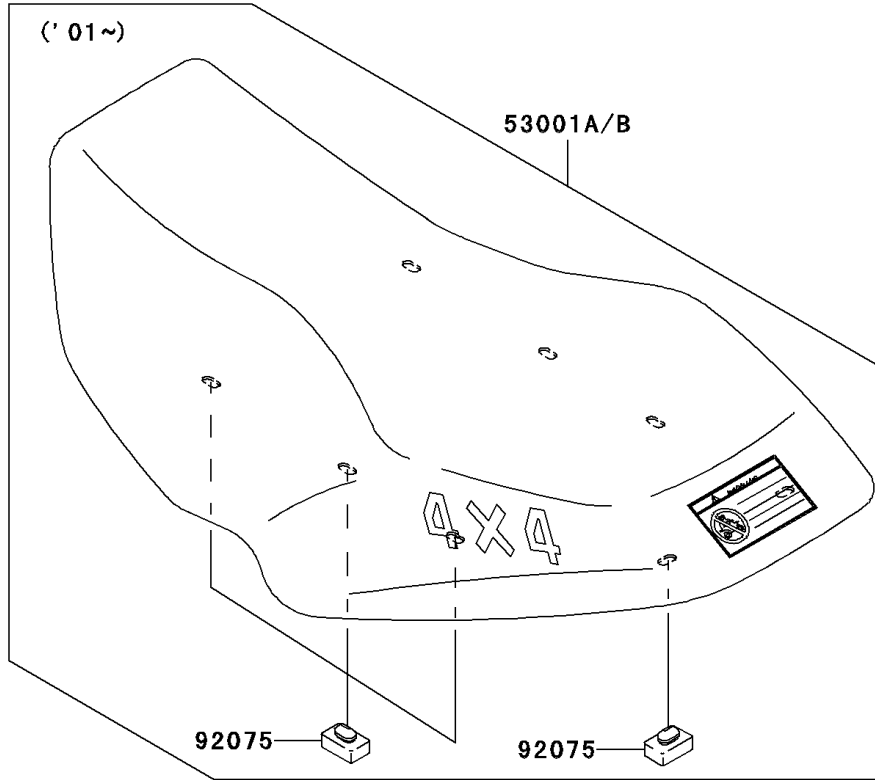

2002 Prairie 300 4X4 PARTS DIAGRAM

Seat

F2510

2002 Prairie 300 4X4 PARTS LIST

Seat

ITEM NAME	PART NUMBER	QUANTITY
SEAT-ASSY,S.GRAY (Ref # 53001A)	53001-1939-LG	1
SEAT-ASSY,S.M.BROWN (Ref # 53001B)	53001-1939-MB	1
DAMPER (Ref # 92075)	92075-099	8