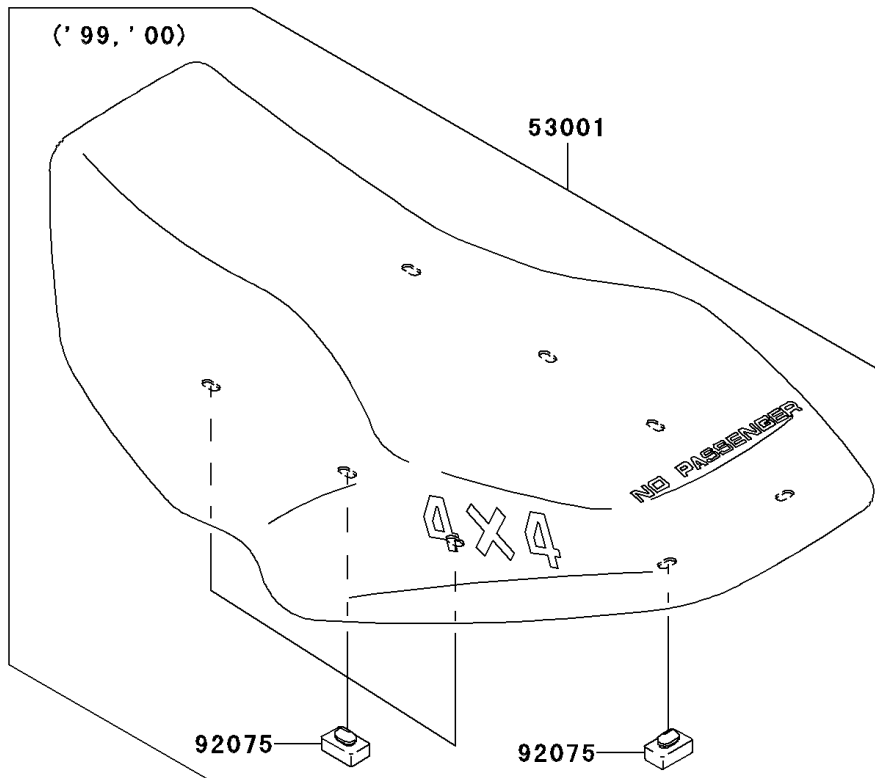

2002 Prairie 300 4X4 PARTS DIAGRAM

Seat

F2510

2002 Prairie 300 4X4 PARTS LIST

Seat

ITEM NAME	PART NUMBER	QUANTITY
SEAT-ASSY,S.GRAY (Ref # 53001A)	53001-1939-LG	1
SEAT-ASSY,S.M.BROWN (Ref # 53001B)	53001-1939-MB	1
DAMPER (Ref # 92075)	92075-099	8