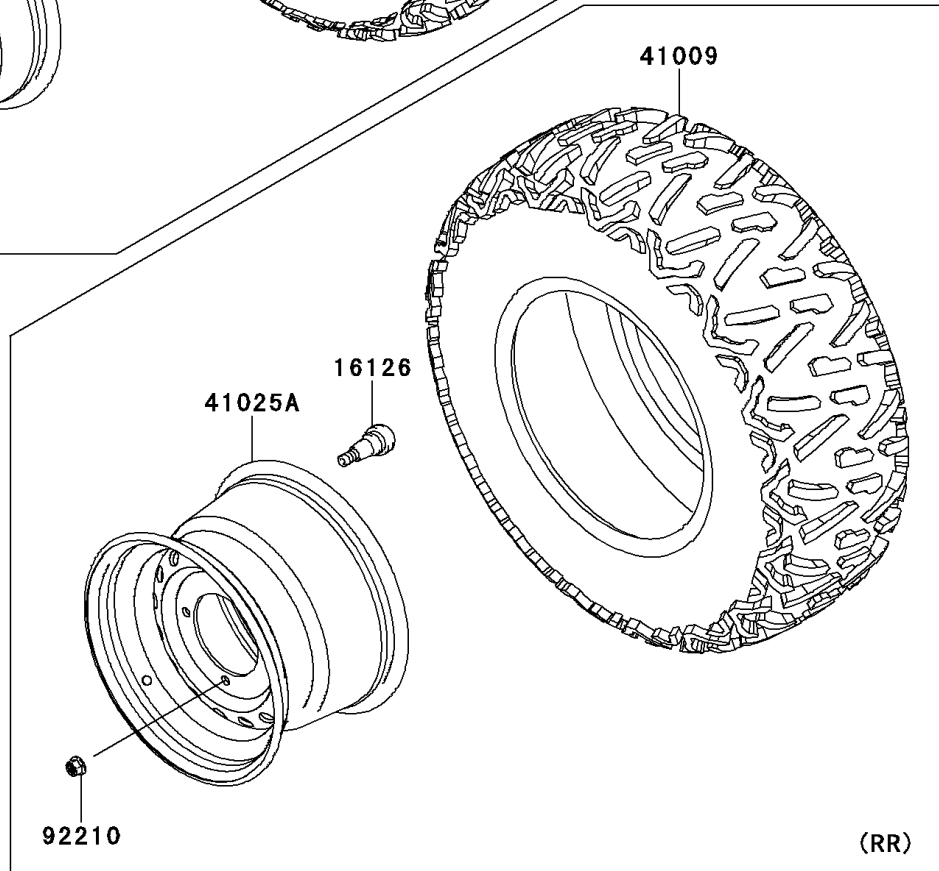

# 2012 TERYX4™ 750 4x4 PARTS DIAGRAM

Wheels/Tires

F2210

## 2012 TERYX4™ 750 4x4 PARTS LIST

### Wheels/Tires

ITEM NAME	PART NUMBER	QUANTITY
VALVE (Ref # 16126)	16126-4001	4
TIRE,RR,26X11.00-12,MU10 (Ref # 41009)	41009-0506	2
TIRE,26X9.00R12 6PLY,BIGHORN2 (Ref # 41009A)	41009-0511	2
RIM,FR,12X6.0AT,F.S.BLACK (Ref # 41025)	41025-0310-397	2
RIM,RR,12X8.0AT,F.S.BLACK (Ref # 41025A)	41025-0311-397	2
NUT,12MM (Ref # 92210)	92210-0603	16