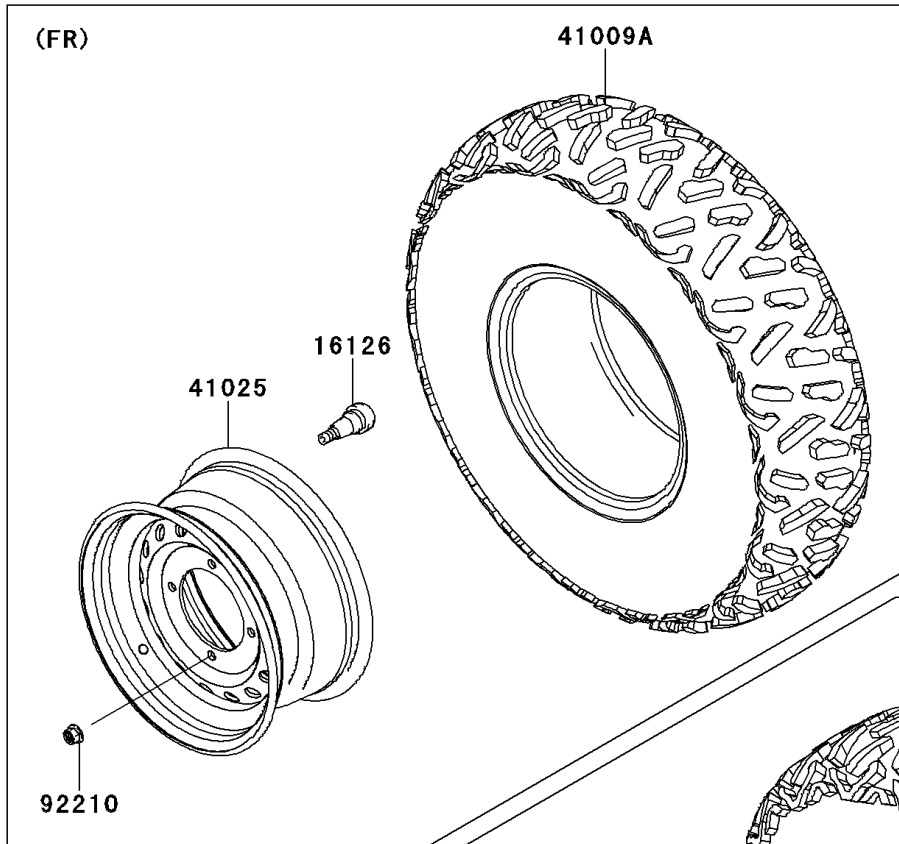

# 2012 TERYX4™ 750 4x4 PARTS DIAGRAM

Wheels/Tires

F2210

## 2012 TERYX4™ 750 4x4 PARTS LIST

### Wheels/Tires

ITEM NAME	PART NUMBER	QUANTITY
VALVE (Ref # 16126)	16126-4001	4
TIRE,RR,26X11.00-12,MU10 (Ref # 41009)	41009-0506	2
TIRE,26X9.00R12 6PLY,BIGHORN2 (Ref # 41009A)	41009-0511	2
RIM,FR,12X6.0AT,F.S.BLACK (Ref # 41025)	41025-0310-397	2
RIM,RR,12X8.0AT,F.S.BLACK (Ref # 41025A)	41025-0311-397	2
NUT,12MM (Ref # 92210)	92210-0603	16