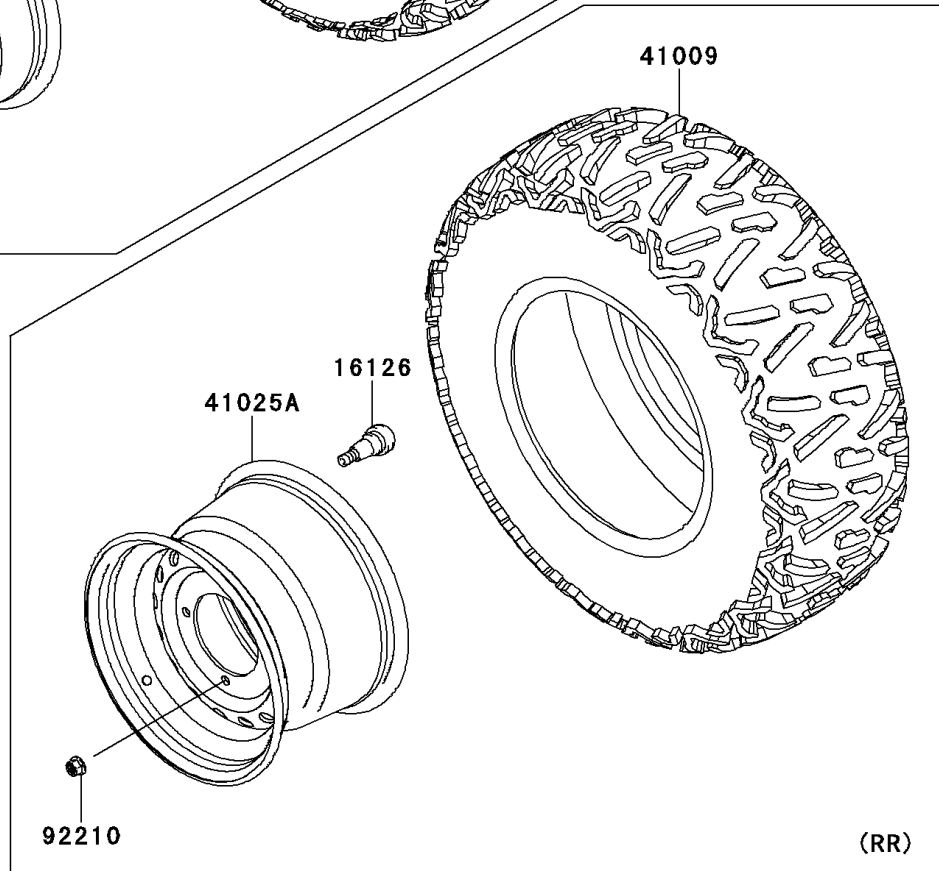

2013 TERYX4™ 750 4x4 (Canadian) PARTS DIAGRAM

Wheels/Tires

F2210

2013 TERYX4™ 750 4x4 (Canadian) PARTS LIST

Wheels/Tires

ITEM NAME	PART NUMBER	QUANTITY
VALVE (Ref # 16126)	16126-4001	4
TIRE,RR,26X11.00-12,MU10 (Ref # 41009)	41009-0506	2
TIRE,26X9.00R12 6PLY,BIGHORN2 (Ref # 41009A)	41009-0511	2
RIM,FR,12X6.0AT,F.S.BLACK (Ref # 41025)	41025-0310-397	2
RIM,RR,12X8.0AT,F.S.BLACK (Ref # 41025A)	41025-0311-397	2
NUT,12MM (Ref # 92210)	92210-0603	16