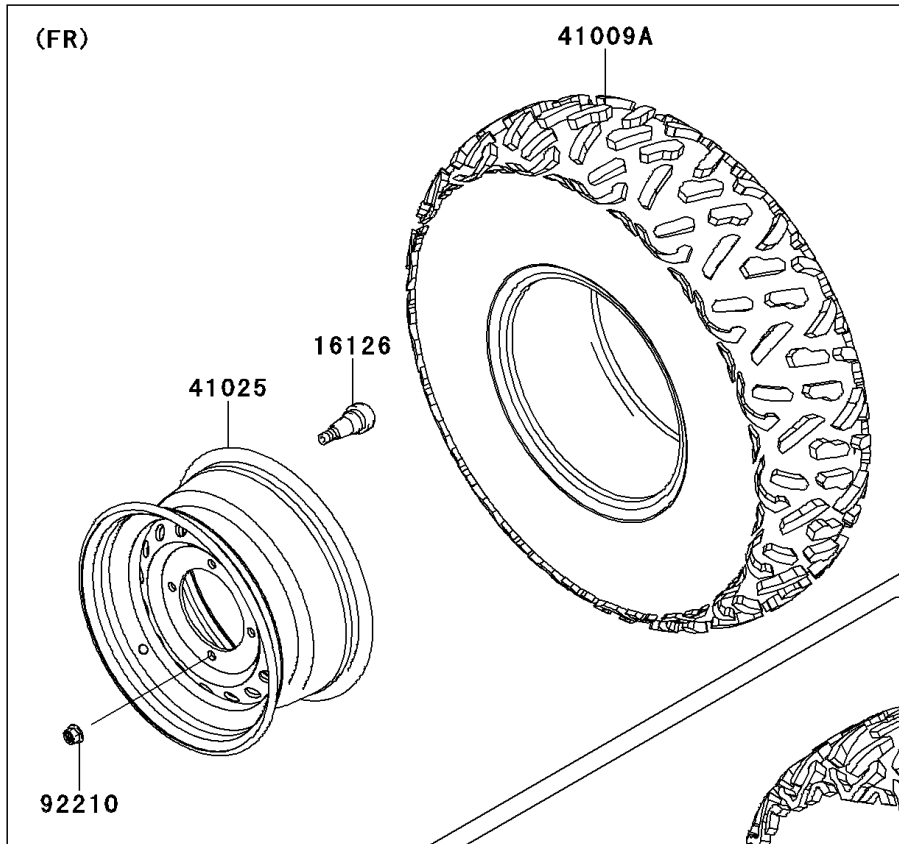

2013 TERYX4™ 750 4x4 (Canadian) PARTS DIAGRAM

Wheels/Tires

F2210

2013 TERYX4™ 750 4x4 (Canadian) PARTS LIST

Wheels/Tires

ITEM NAME	PART NUMBER	QUANTITY
VALVE (Ref # 16126)	16126-4001	4
TIRE,RR,26X11.00-12,MU10 (Ref # 41009)	41009-0506	2
TIRE,26X9.00R12 6PLY,BIGHORN2 (Ref # 41009A)	41009-0511	2
RIM,FR,12X6.0AT,F.S.BLACK (Ref # 41025)	41025-0310-397	2
RIM,RR,12X8.0AT,F.S.BLACK (Ref # 41025A)	41025-0311-397	2
NUT,12MM (Ref # 92210)	92210-0603	16