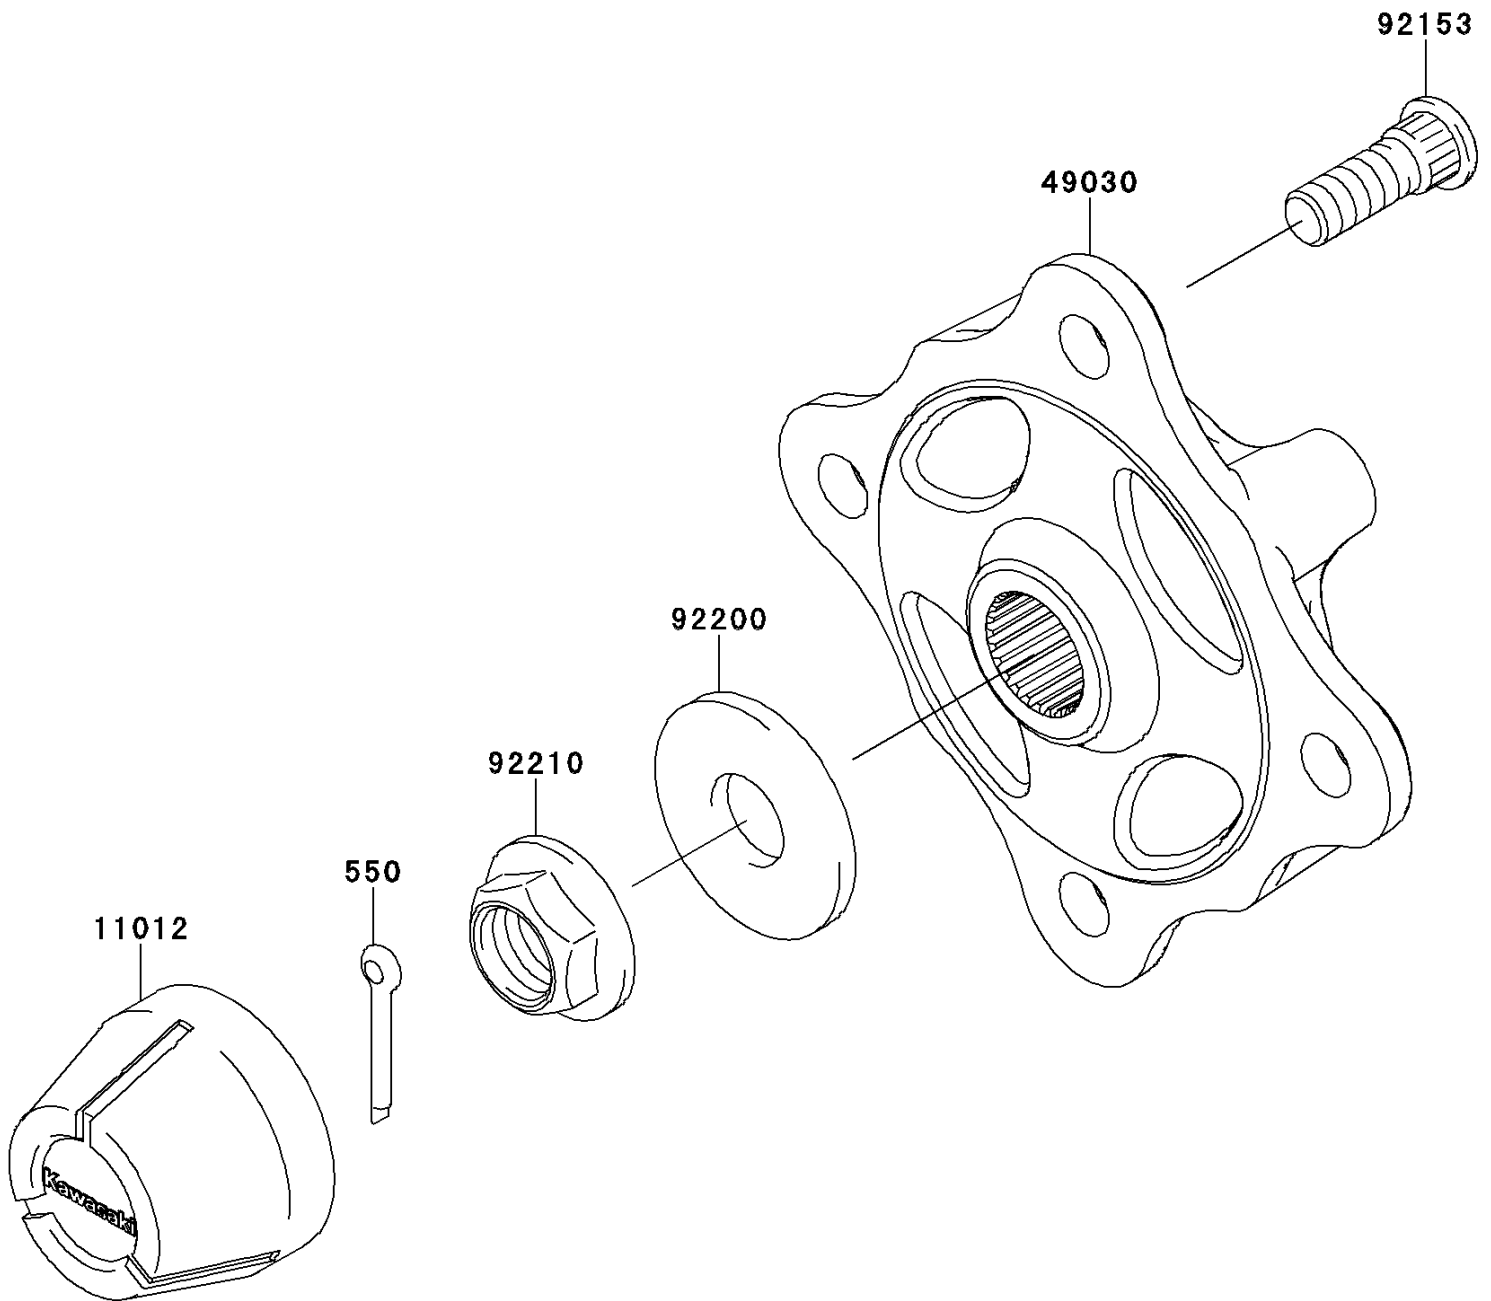

2013 TERYX4™ 750 4x4 (Canadian) PARTS DIAGRAM

Front Hubs/Brakes

F2230

2013 TERYX4™ 750 4x4 (Canadian) PARTS LIST

Front Hubs/Brakes

ITEM NAME	PART NUMBER	QUANTITY
CAP,WHEEL (Ref # 11012)	11012-1969	2
HUB,FR (Ref # 49030)	49030-0560	2
PIN-COTTER,4.0X30 (Ref # 550)	550AA4030	2
BOLT,12MM (Ref # 92153)	92153-1915	8
WASHER,20.3X52X4.5 (Ref # 92200)	92200-0130	2
NUT,FLANGED,20MM (Ref # 92210)	92210-2093	2