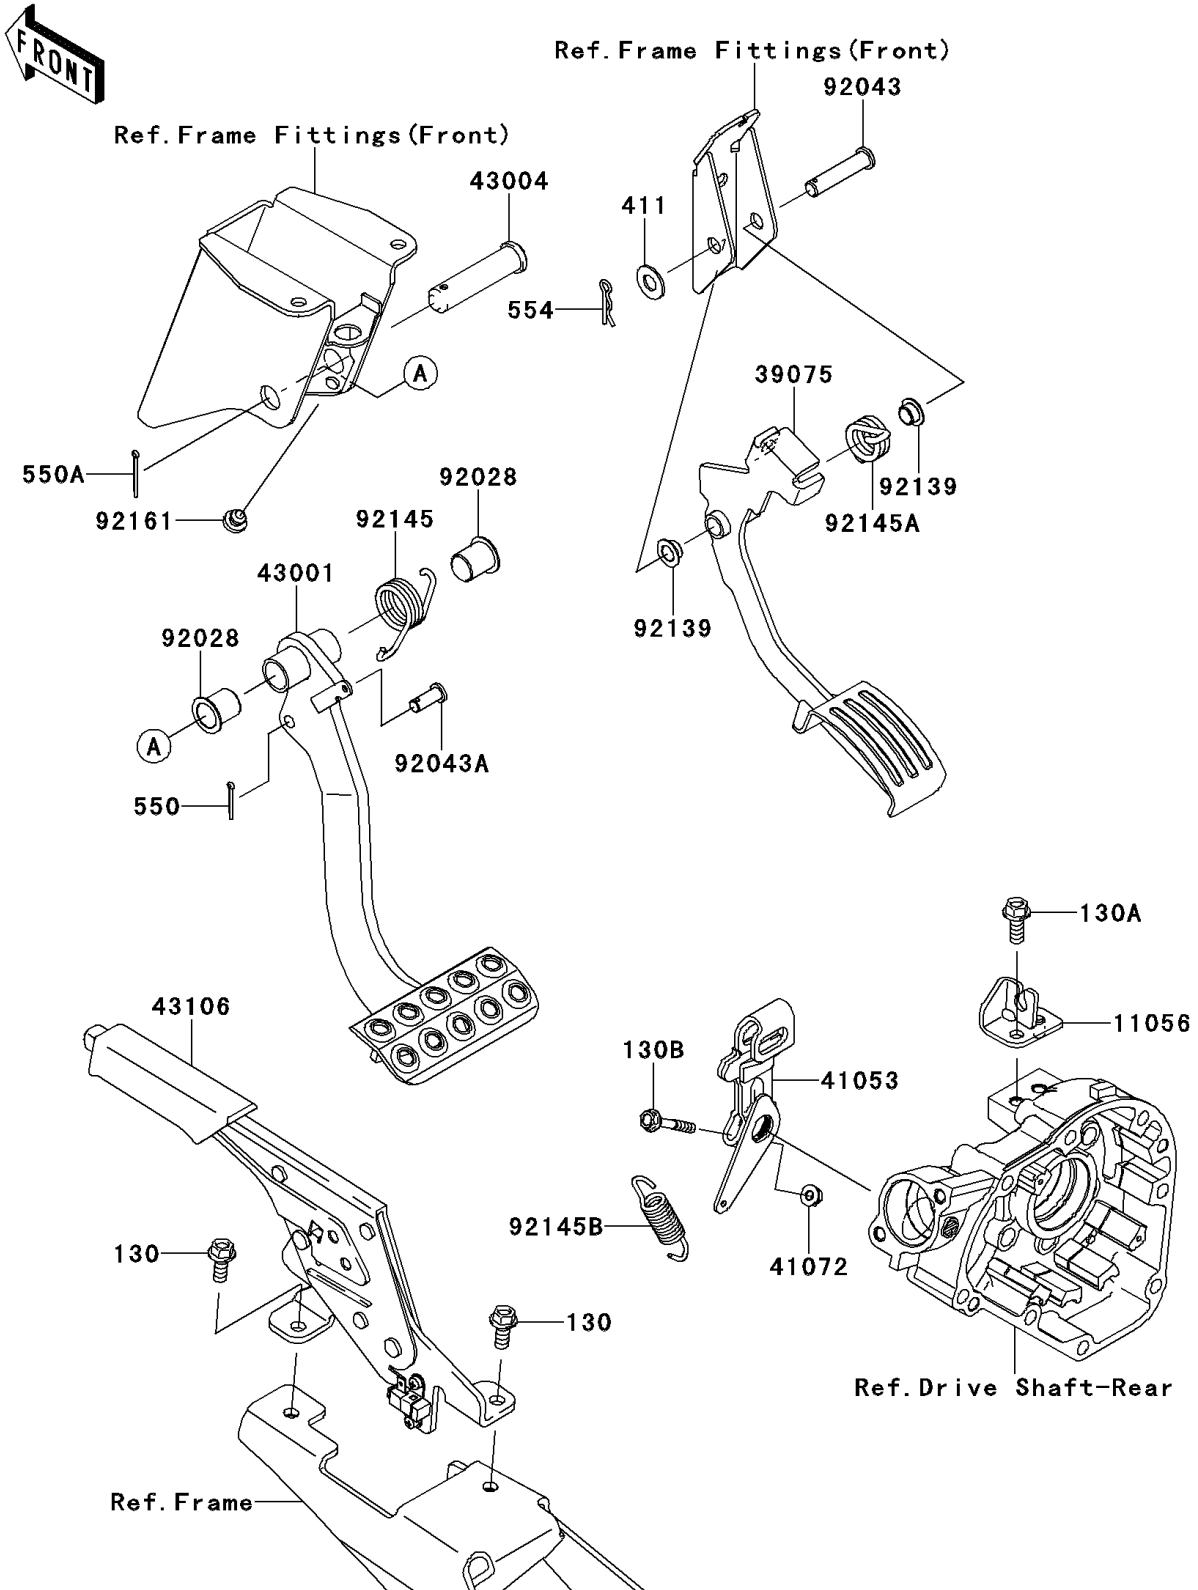

2013 TERYX4™ 750 4x4 (Canadian) PARTS DIAGRAM

Brake Pedal/Throttle Lever

F2260

2013 TERYX4™ 750 4x4 (Canadian) PARTS LIST

Brake Pedal/Throttle Lever

ITEM NAME	PART NUMBER	QUANTITY
BRACKET,BRAKE CABLE (Ref # 11056)	11056-1749	1
BOLT-FLANGED,8X18 (Ref # 130)	130BA0818	2
BOLT-FLANGED,8X20 (Ref # 130A)	130BA0820	1
BOLT-FLANGED,6X40 (Ref # 130B)	130CA0640	1
LEVER-THROTTLE (Ref # 39075)	39075-0703	1
LEVER-BRAKE CAM (Ref # 41053)	41053-0060	1
NUT,6MM (Ref # 41072)	41072-007	1
WASHER-PLAIN,10MM (Ref # 411)	411AA1000	1
LEVER-BRAKE,PEDAL (Ref # 43001)	43001-0714	1
SHAFT-BRAKE (Ref # 43004)	43004-1128	1
LEVER-ASSY-PARKING BRAKE (Ref # 43106)	43106-0002	1
PIN-COTTER,2.5X18 (Ref # 550)	550AA2518	1
PIN-COTTER,2.5X25 (Ref # 550A)	550AA2525	1
PIN-SNAP,10MM (Ref # 554)	554DA1000	1
BUSHING (Ref # 92028)	92028-1571	2
PIN,10X42.5 (Ref # 92043)	92043-0707	1
PIN (Ref # 92043A)	92043-1039	1
BUSHING (Ref # 92139)	92139-0230	2
SPRING,BRAKE PEDAL RETURN (Ref # 92145)	92145-0575	1
SPRING,THROTTLE (Ref # 92145A)	92145-0831	1
SPRING,BRAKE CAM LEVER (Ref # 92145B)	92145-0880	1
DAMPER (Ref # 92161)	92161-1084	1