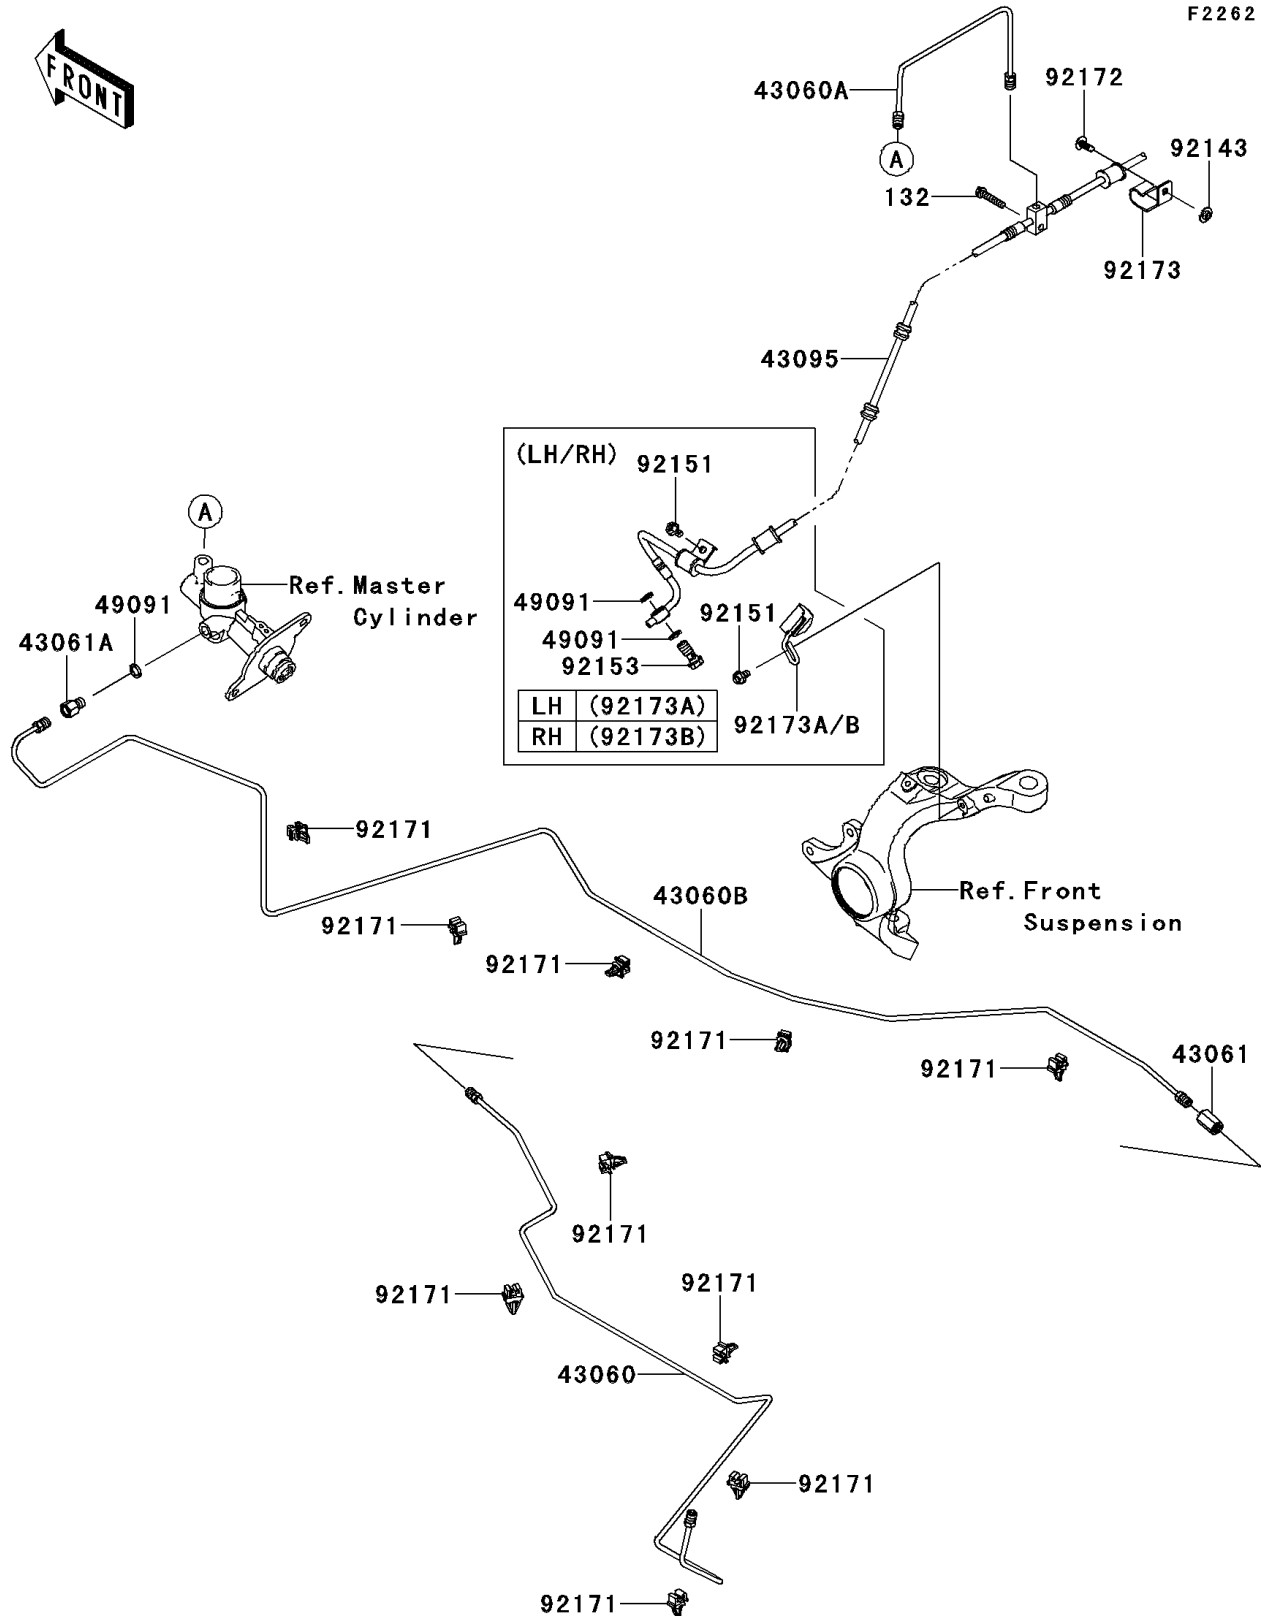

# 2013 TERYX4™ 750 4x4 (Canadian) PARTS DIAGRAM

## Brake Piping

## 2013 TERYX4™ 750 4x4 (Canadian) PARTS LIST

### Brake Piping

ITEM NAME	PART NUMBER	QUANTITY
BOLT-FLANGED-SMALL,6X30 (Ref # 132)	132BA0630	1
PIPE-BRAKE,JOINT-BRAKE (Ref # 43060)	43060-0311	1
PIPE-BRAKE,M/C-FR JOINT (Ref # 43060A)	43060-0314	1
PIPE-BRAKE,M/C-JOINT (Ref # 43060B)	43060-0315	1
JOINT-BRAKE (Ref # 43061)	43061-0003	1
JOINT-BRAKE,M/C (Ref # 43061A)	43061-0302	1
HOSE-BRAKE (Ref # 43095)	43095-0618	1
WASHER-SEAL,10.1X14.5X1.5 (Ref # 49091)	49091-0001	5
COLLAR (Ref # 92143)	92143-1087	1
BOLT,6X10 (Ref # 92151)	92151-1344	4
BOLT,OIL,L=23 (Ref # 92153)	92153-0627	2
CLAMP (Ref # 92171)	92171-0805	10
SCREW,TAPPING,6X16 (Ref # 92172)	92172-0739	1
CLAMP (Ref # 92173)	92173-0930	1
CLAMP,LH (Ref # 92173A)	92173-0934	1
CLAMP,RH (Ref # 92173B)	92173-0935	1