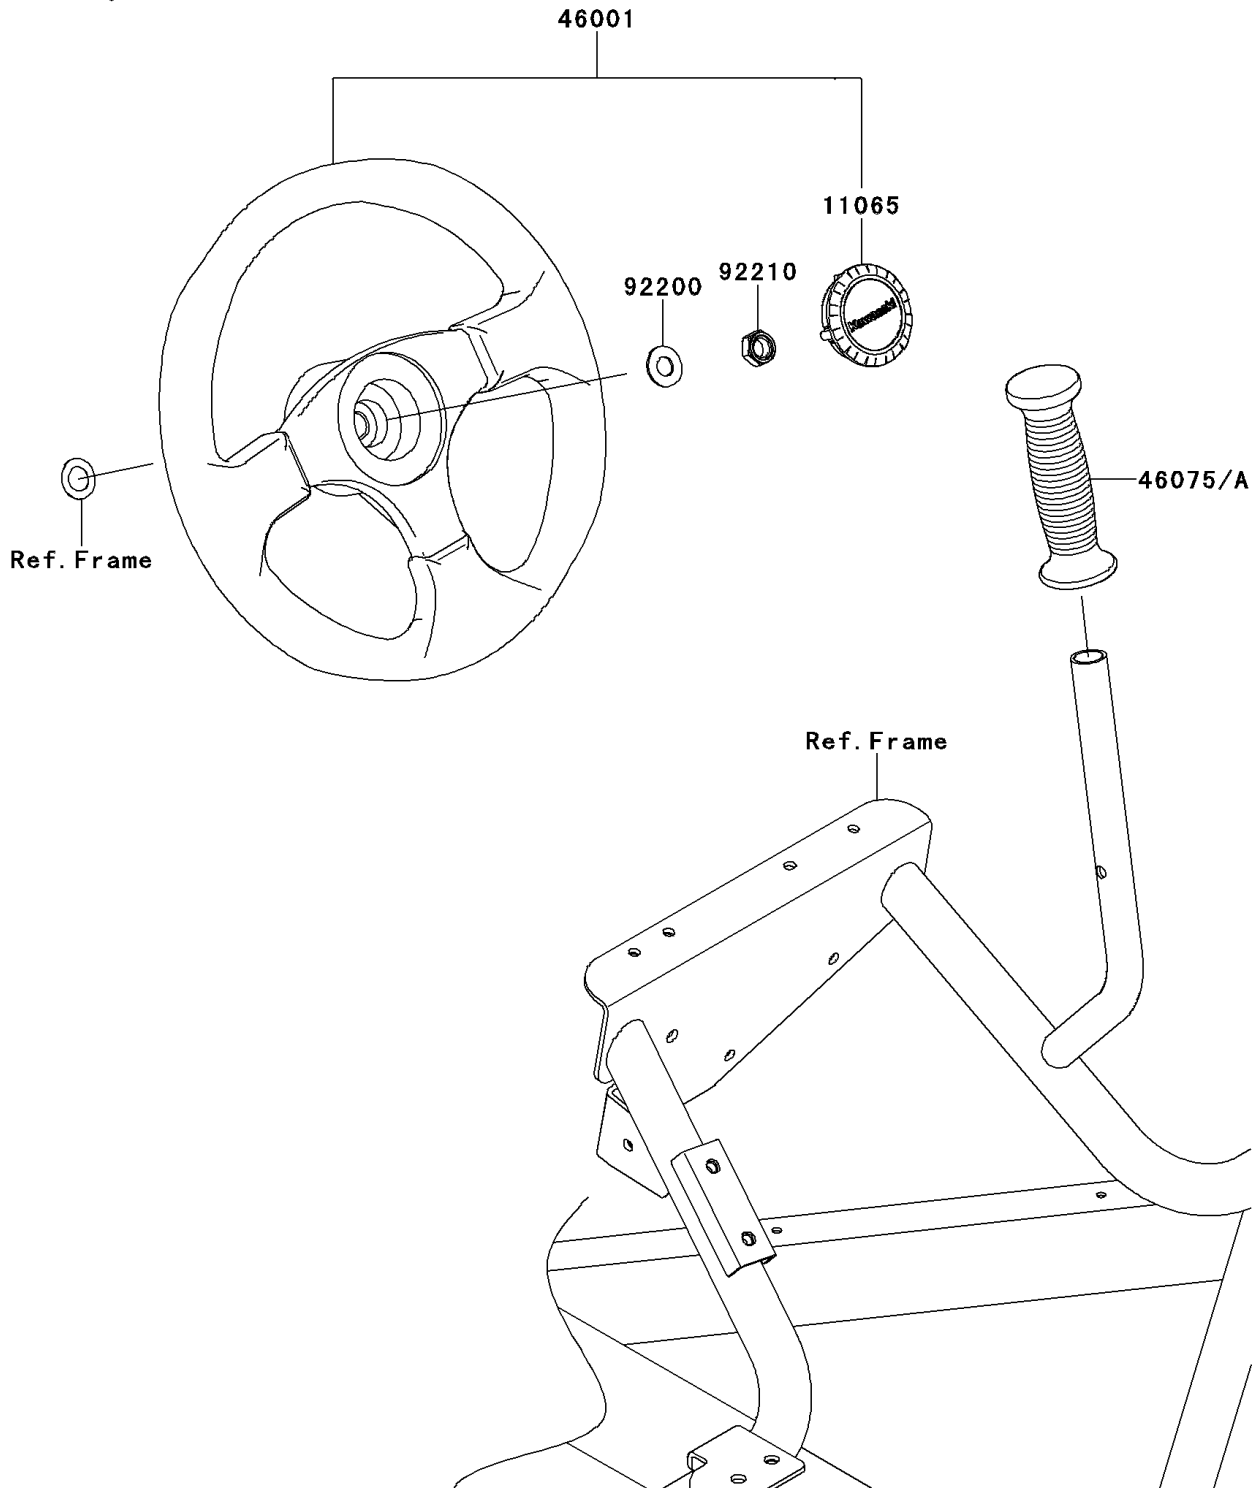

2012 TERYX4™ 750 4x4 PARTS DIAGRAM

Steering Wheel

F2311

2012 TERYX4™ 750 4x4 PARTS LIST

Steering Wheel

ITEM NAME	PART NUMBER	QUANTITY
CAP,HANDLE (Ref # 11065)	11065-0171	1
HANDLE-ASSY (Ref # 46001)	46001-0001	1
GRIP (Ref # 46075)	46075-0570	1
WASHER,12.1X25X1.6 (Ref # 92200)	92200-0455	1
NUT,LOCK,12MM (Ref # 92210)	92210-1249	1