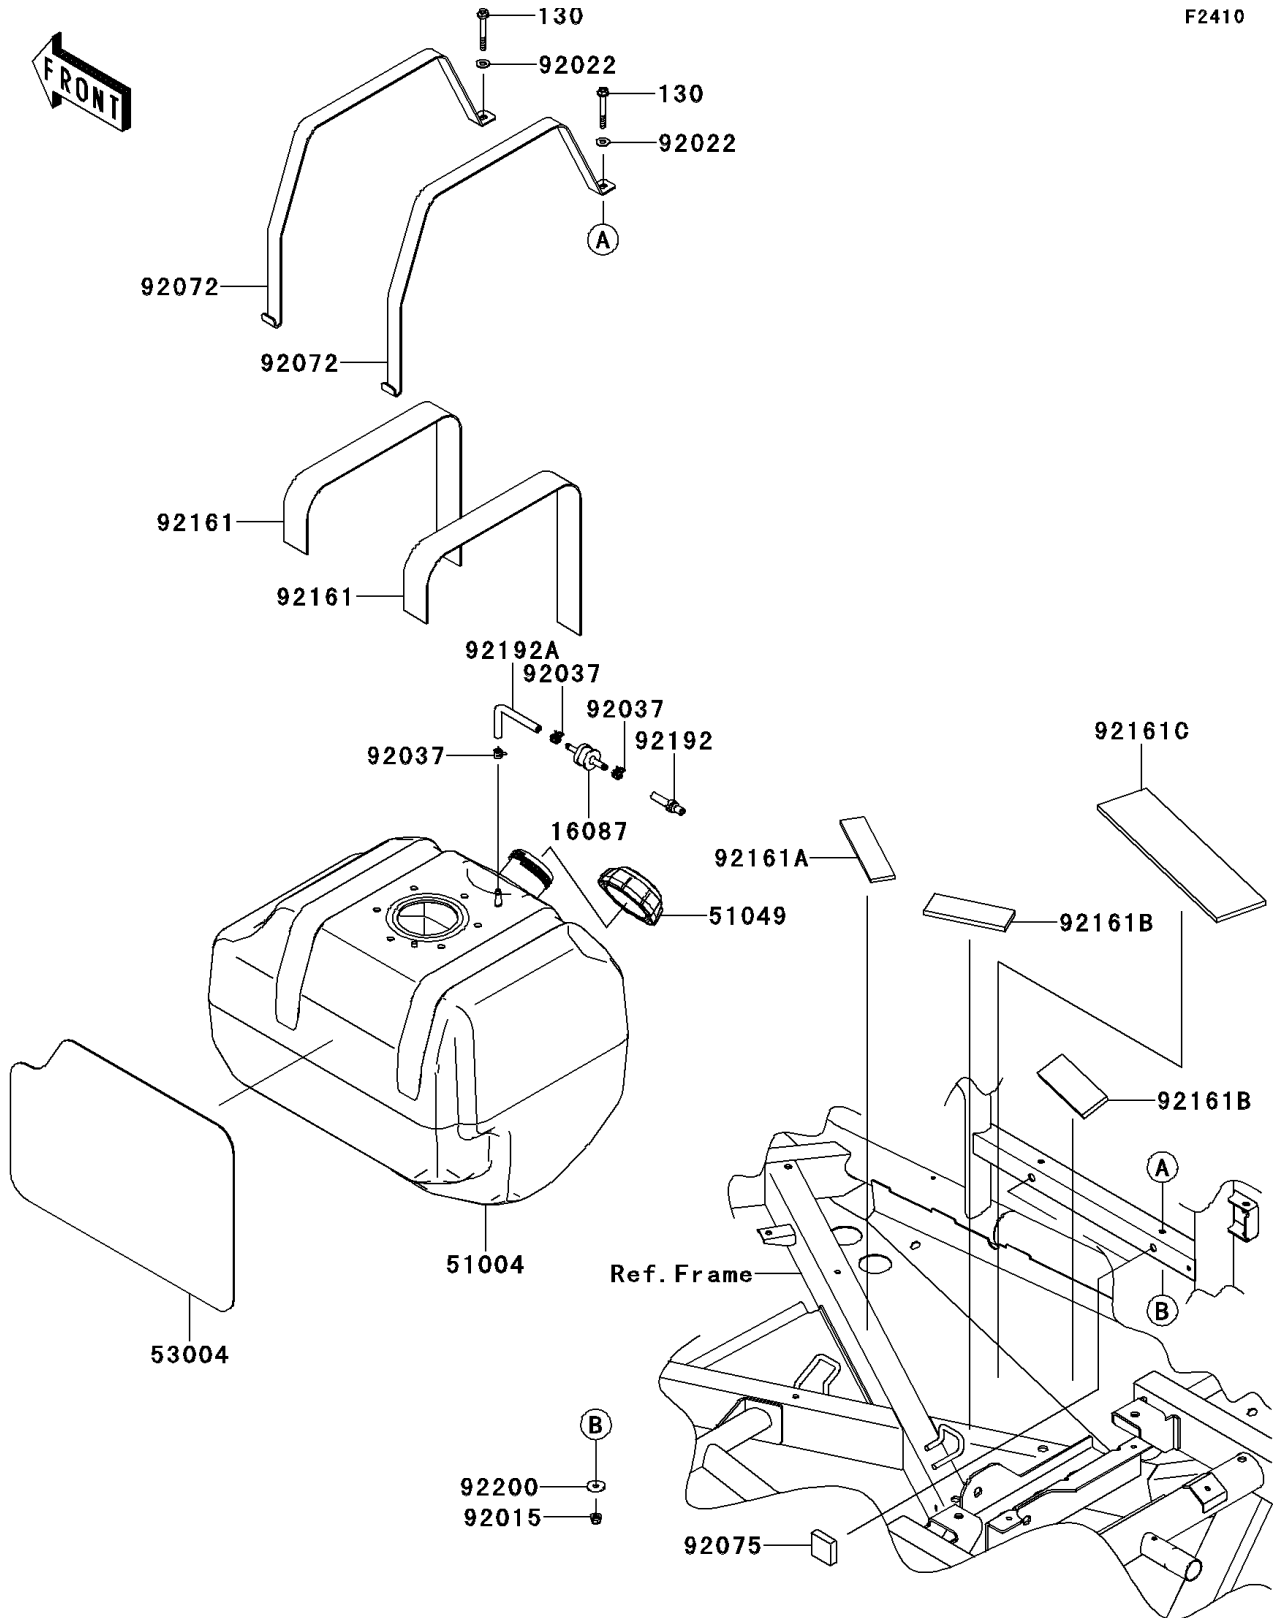

2013 TERYX4™ 750 4x4 (Canadian) PARTS DIAGRAM

Fuel Tank

F2410

2013 TERYX4™ 750 4x4 (Canadian) PARTS LIST

Fuel Tank

ITEM NAME	PART NUMBER	QUANTITY
BOLT-FLANGED,6X50 (Ref # 130)	130BA0650	2
VALVE-CHECK (Ref # 16087)	16087-0703	1
TANK-FUEL (Ref # 51004)	51004-0706	1
CAP-TANK,FUEL (Ref # 51049)	51049-1128	1
MAT (Ref # 53004)	53004-0554	1
NUT,LOCK,FLANGED,6MM (Ref # 92015)	92015-1339	2
WASHER,7X16X1.2 (Ref # 92022)	92022-1344	2
CLAMP,TUBE (Ref # 92037)	92037-1461	3
BAND,FUEL TANK (Ref # 92072)	92072-0704	2
DAMPER (Ref # 92075)	92075-1882	2
DAMPER,FUEL TANK (Ref # 92161)	92161-0794	2
DAMPER,31.1X130X5 (Ref # 92161A)	92161-0936	1
DAMPER,38X105X7 (Ref # 92161B)	92161-0948	2
DAMPER,70X280X7 (Ref # 92161C)	92161-1452	1
TUBE,FRAME PIPE-CHECK VALVE (Ref # 92192)	92192-0068	1
TUBE,VENT (Ref # 92192A)	92192-0949	1
WASHER,6.5X22X1.6 (Ref # 92200)	92200-1087	2