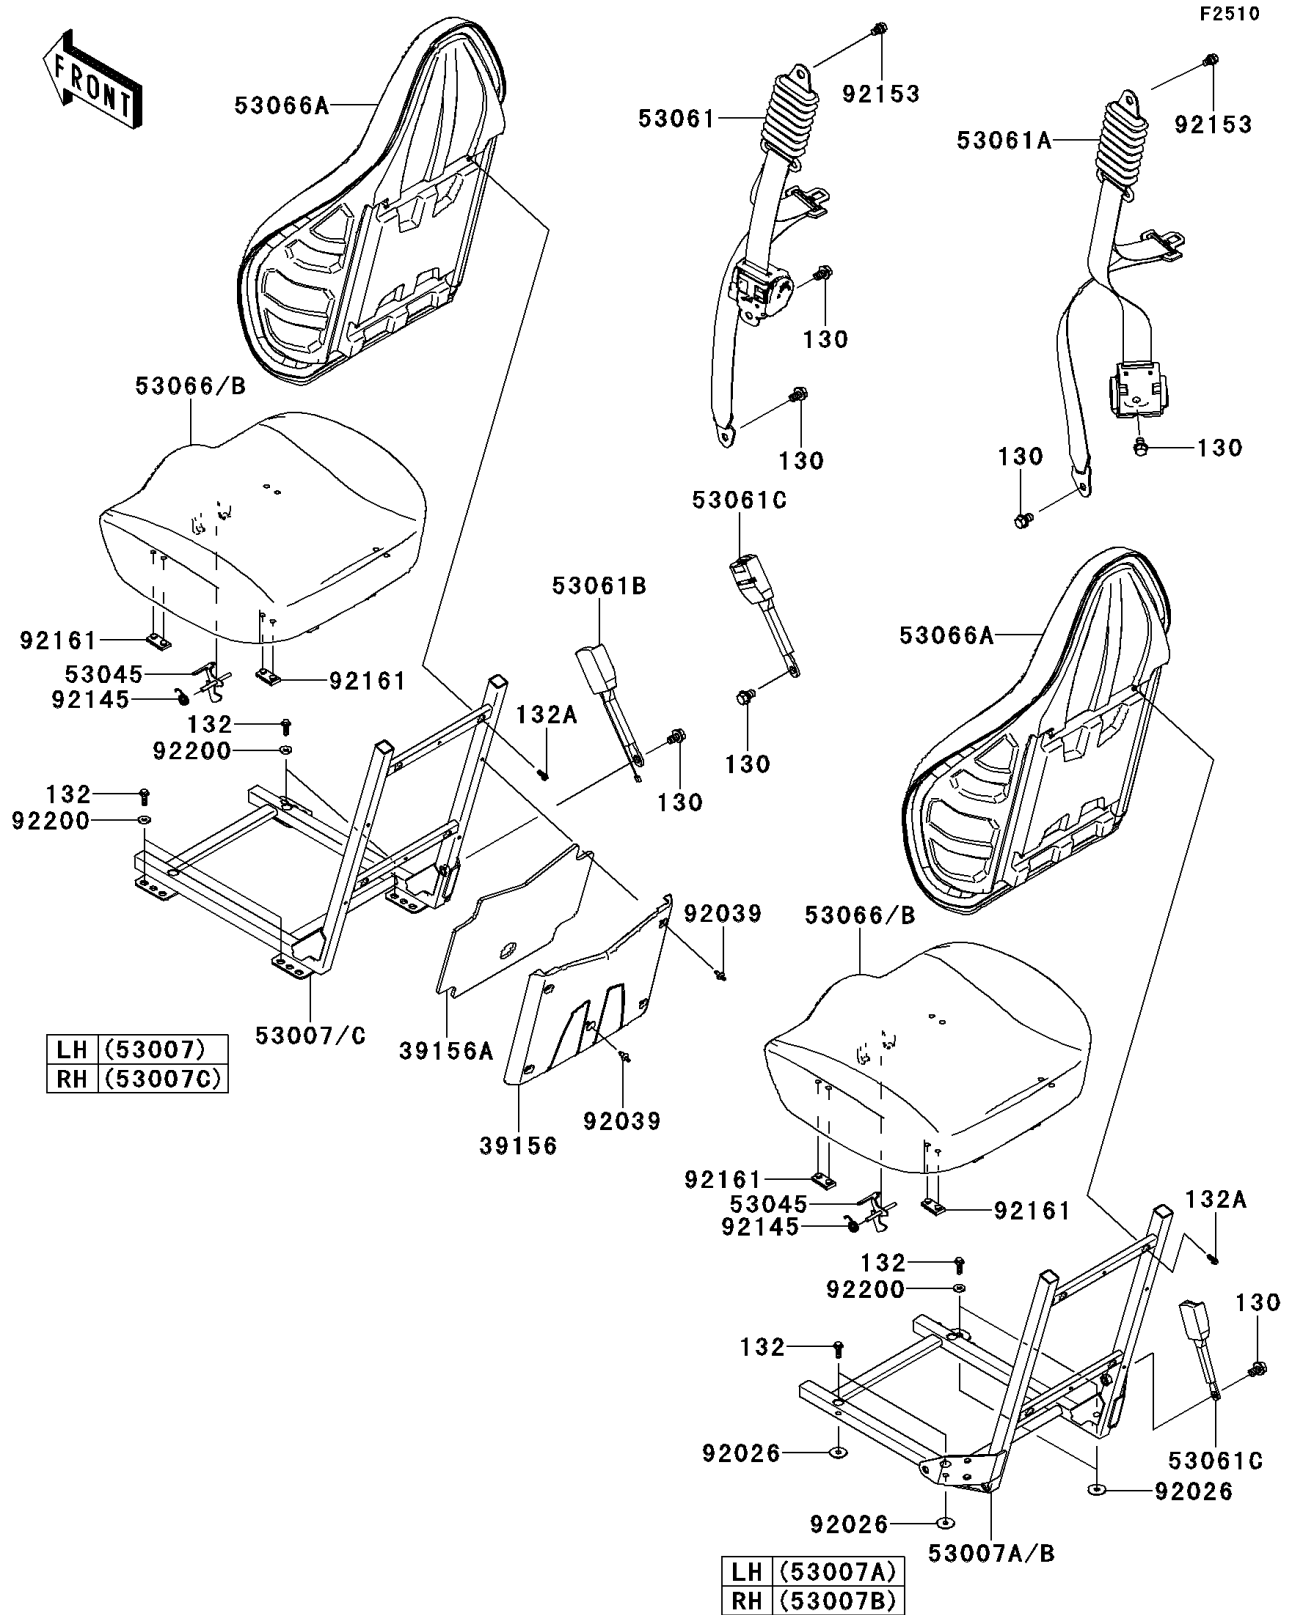

# 2013 TERYX4™ 750 4x4 (Canadian) PARTS DIAGRAM

Seat

## 2013 TERYX4™ 750 4x4 (Canadian) PARTS LIST

### Seat

ITEM NAME	PART NUMBER	QUANTITY
BOLT-FLANGED,12X20 (Ref # 130)	130BB1220	12
BOLT-FLANGED-SMALL,8X22 (Ref # 132)	132BA0822	16
BOLT-FLANGED-SMALL,6X14 (Ref # 132A)	132BB0614	16
PAD,SEAT BACK (Ref # 39156)	39156-0805	2
PAD,FR SEAT BACK (Ref # 39156A)	39156-0864	2
FRAME-SEAT,FR,LH (Ref # 53007)	53007-0332	1
FRAME-SEAT,RR,LH (Ref # 53007A)	53007-0333	1
FRAME-SEAT,RR,RH (Ref # 53007B)	53007-0334	1
FRAME-SEAT,FR,RH (Ref # 53007C)	53007-0335	1
HOOK-ASSY (Ref # 53045)	53045-0566	4
BELT-SEAT,RETRACTOR,FR (Ref # 53061)	53061-0317	2
BELT-SEAT,RETRACTOR,RR (Ref # 53061A)	53061-0318	2
BELT-SEAT,BUCKLE,FR,LH (Ref # 53061B)	53061-0319	1
BELT-SEAT,BUCKLE (Ref # 53061C)	53061-0320	3
SEAT-ASSY,BACK,BLACK (Ref # 53066A)	53066-0323-MA	4
SEAT-ASSY,BASE,BLACK (Ref # 53066B)	53066-0374-MA	4
SPACER,8.6X30X4.5 (Ref # 92026)	92026-0714	8
RIVET,FASTENER (Ref # 92039)	92039-0713	10
SPRING,SEAT LATCH (Ref # 92145)	92145-0022	4
BOLT,FLANGED,10X16 (Ref # 92153)	92153-1740	4
DAMPER,SEAT (Ref # 92161)	92161-1489	16
WASHER,8.2X20.0X2.5 (Ref # 92200)	92200-0205	12