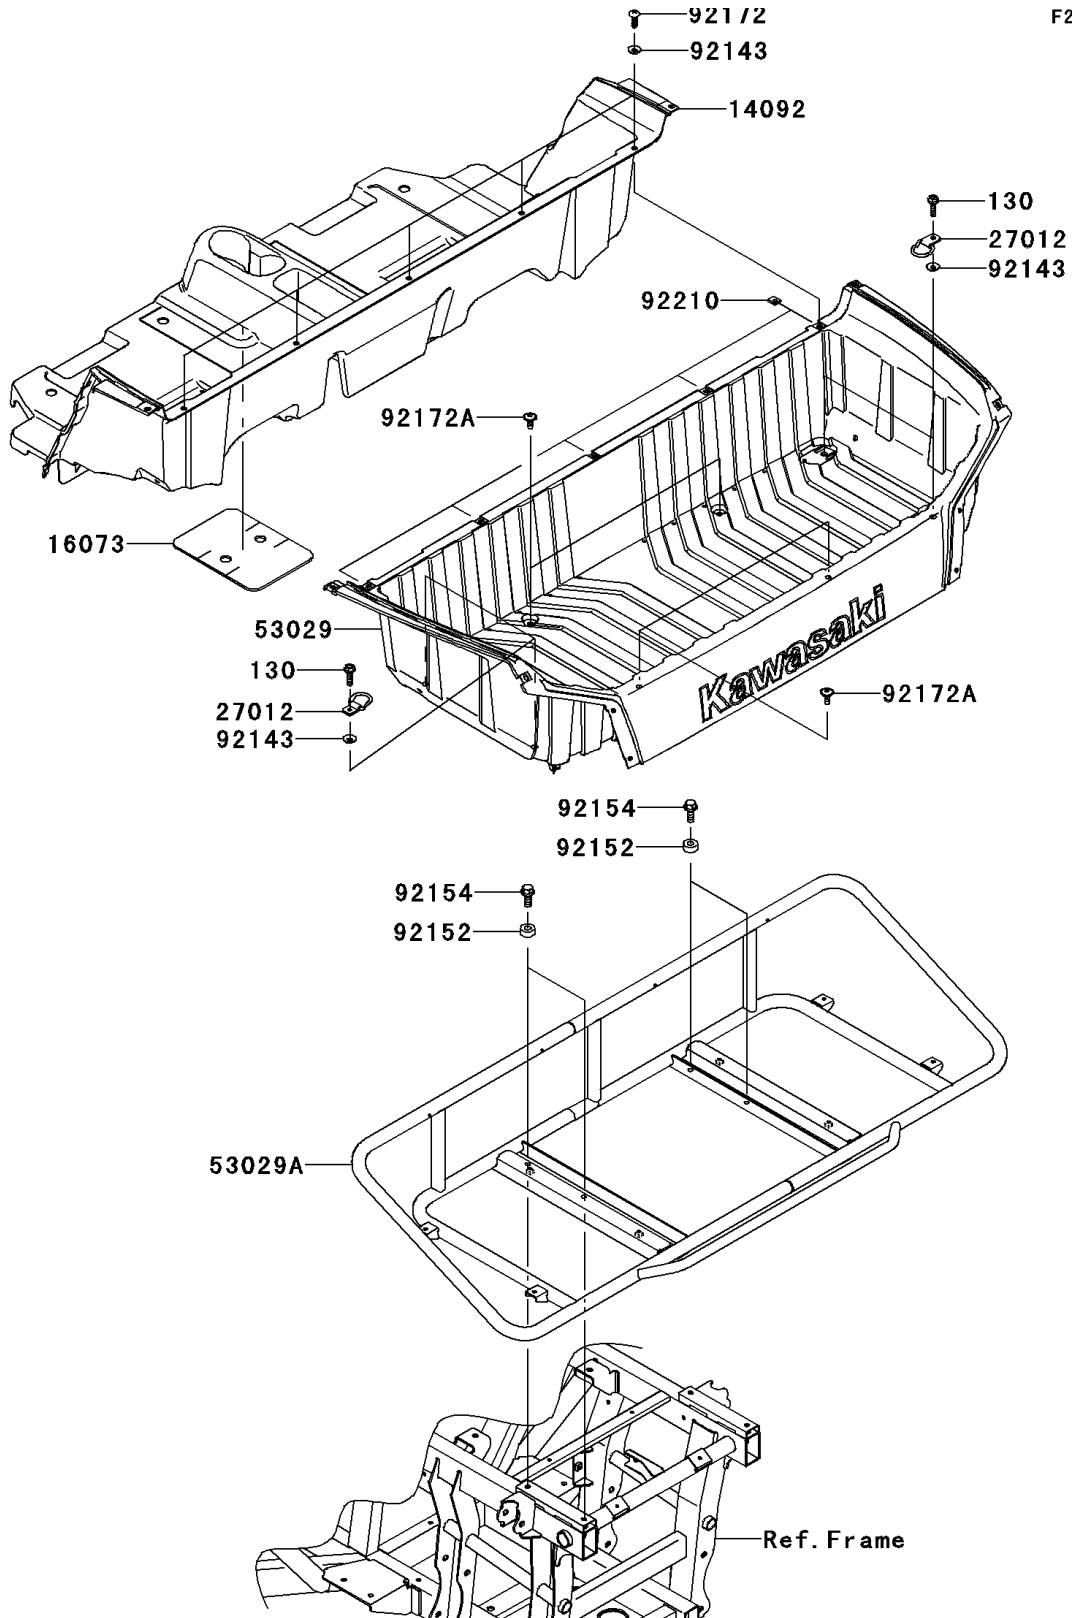

2013 TERYX4™ 750 4x4 (Canadian) PARTS DIAGRAM

Carrier(s)

F2520

2013 TERYX4™ 750 4x4 (Canadian) PARTS LIST

Carrier(s)

ITEM NAME	PART NUMBER	QUANTITY
BOLT-FLANGED,6X22 (Ref # 130)	130BB0622	4
COVER,RR CONSOLE (Ref # 14092)	14092-0709	1
INSULATOR,CENTER CONSOLE (Ref # 16073)	16073-0721	1
HOOK (Ref # 27012)	27012-0734	4
CARRIER (Ref # 53029)	53029-0309	1
CARRIER,FRAME (Ref # 53029A)	53029-0310	1
COLLAR (Ref # 92143)	92143-1087	9
COLLAR,8.2X18X8 (Ref # 92152)	92152-1553	4
BOLT,FLANGED,8X20 (Ref # 92154)	92154-0100	4
SCREW,TAPPING,6X20 (Ref # 92172)	92172-0488	5
SCREW,6X16 (Ref # 92172A)	92172-0711	4
NUT,LEAF SPRING,6MM (Ref # 92210)	92210-0624	5