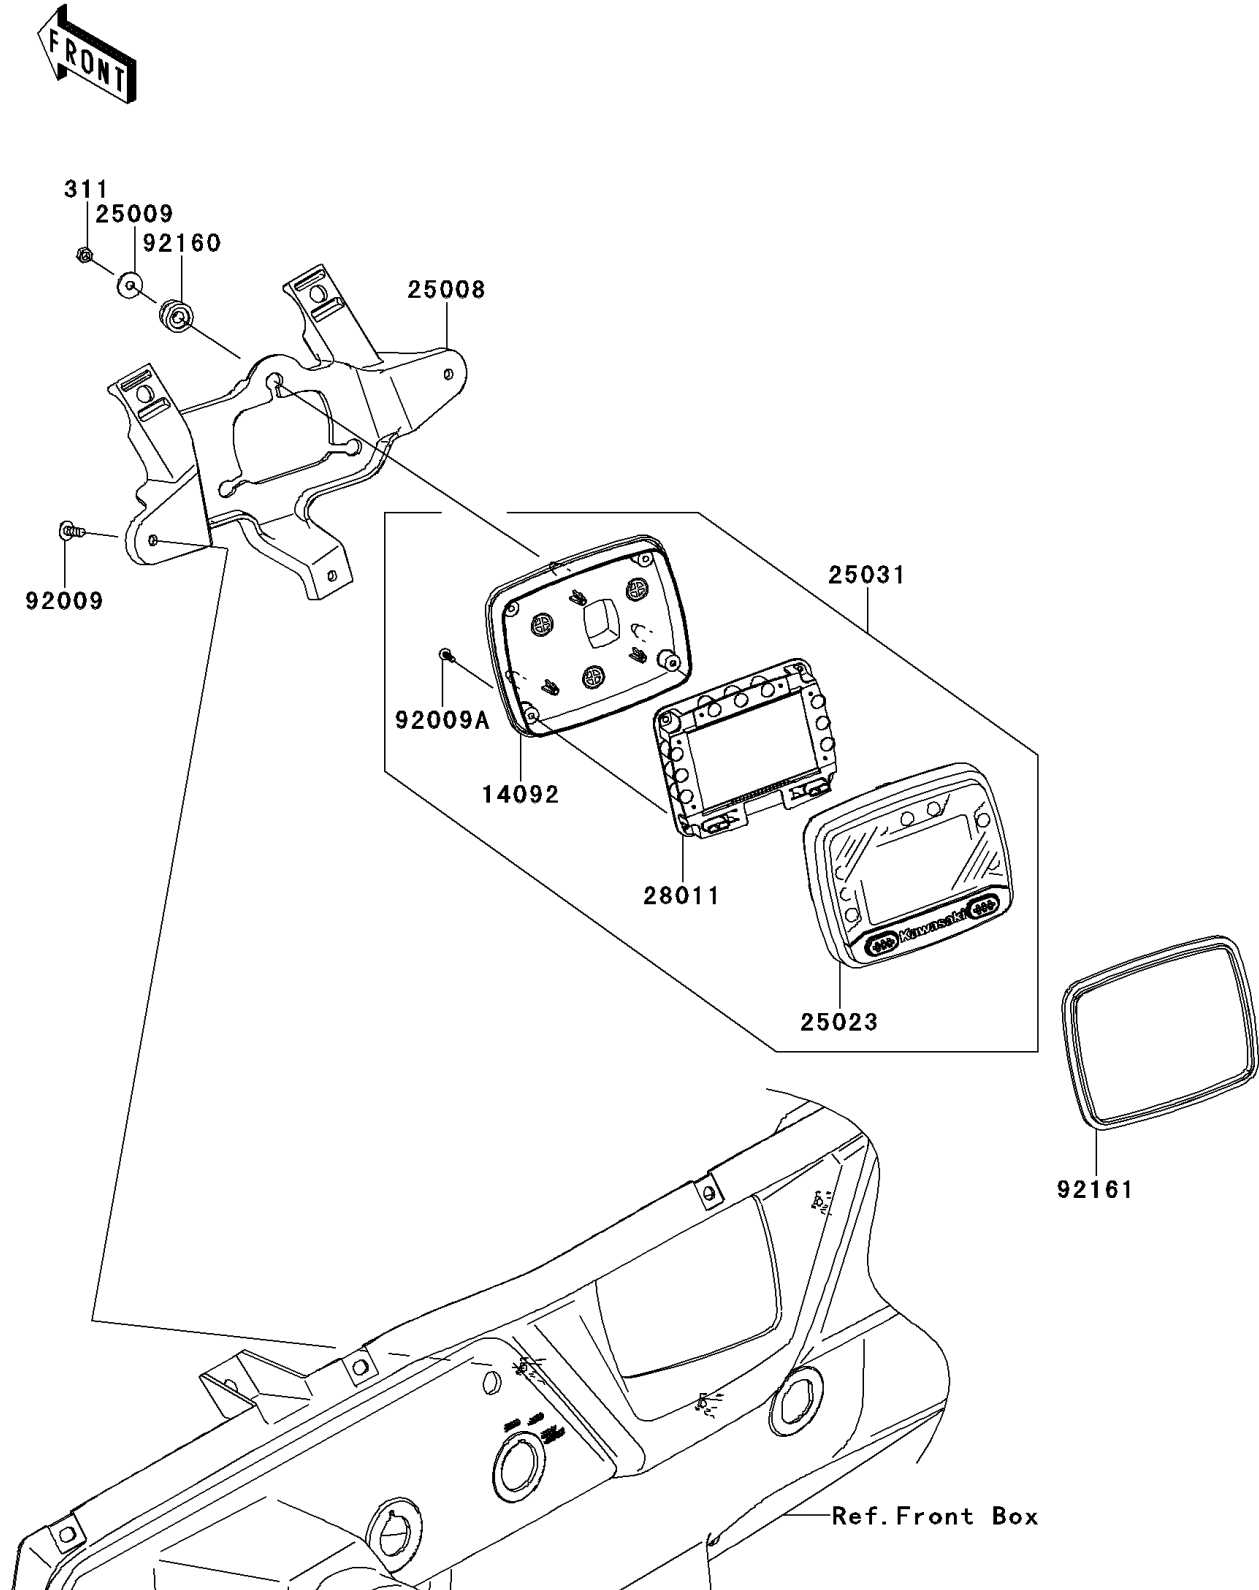

2013 TERYX4™ 750 4x4 (Canadian) PARTS DIAGRAM

Meter(s)

F2530

2013 TERYX4™ 750 4x4 (Canadian) PARTS LIST

Meter(s)

ITEM NAME	PART NUMBER	QUANTITY
COVER,METER,LWR (Ref # 14092)	14092-0834	1
BRACKET-METER (Ref # 25008)	25008-0305	1
WASHER,5.2X16X1.2 (Ref # 25009)	25009-004	3
COVER-METER CASE,UPP (Ref # 25023)	25023-0075	1
METER-ASSY,LCD (Ref # 25031)	25031-0392	1
METER,LCD (Ref # 28011)	28011-0559	1
NUT-HEX (Ref # 311)	311AB0500	3
SCREW,TAPPING,5X14 (Ref # 92009)	92009-1197	3
SCREW,TAPPING,3X12 (Ref # 92009A)	92009-1255	4
DAMPER (Ref # 92160)	92160-1460	3
DAMPER,METER (Ref # 92161)	92161-0906	1